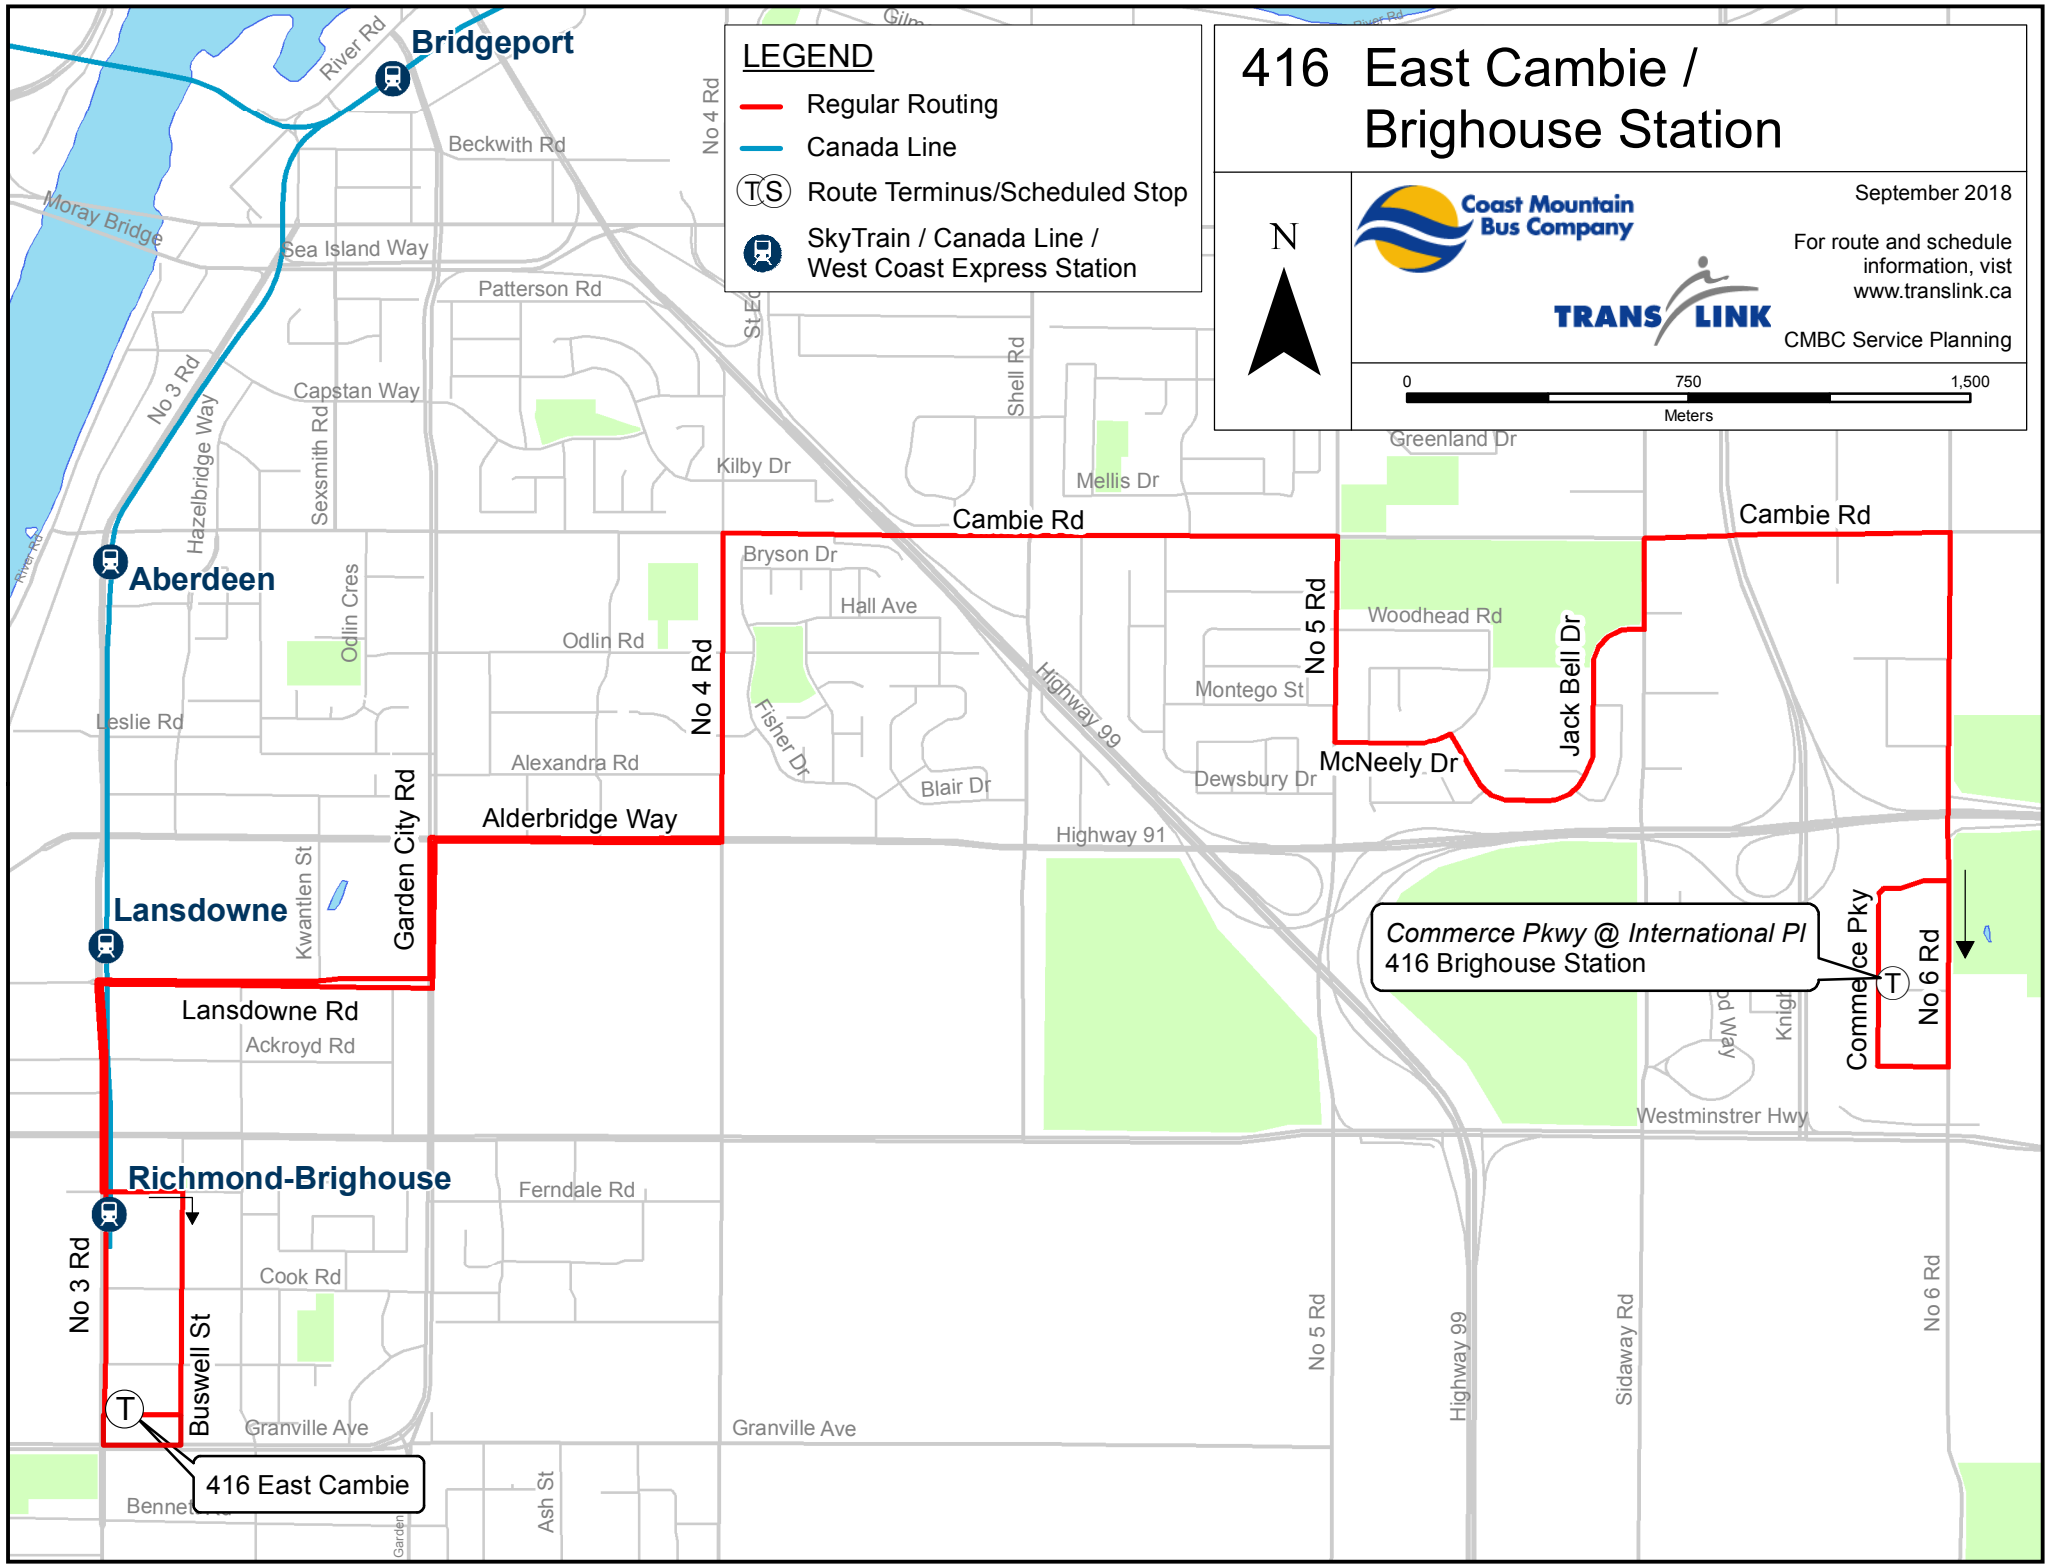

416 East Cambie / Brighthouse Station

September 2018

For route and schedule information, visit www.translink.ca

CMBC Service Planning

LEGEND

- Regular Routing
- Canada Line
- Route Terminus/Scheduled Stop
- SkyTrain / Canada Line / West Coast Express Station

Commerce Pkwy @ International Pl
416 Brighthouse Station

416 East Cambie

Richmond-Brighthouse

Lansdowne

Aberdeen

Bridgeport