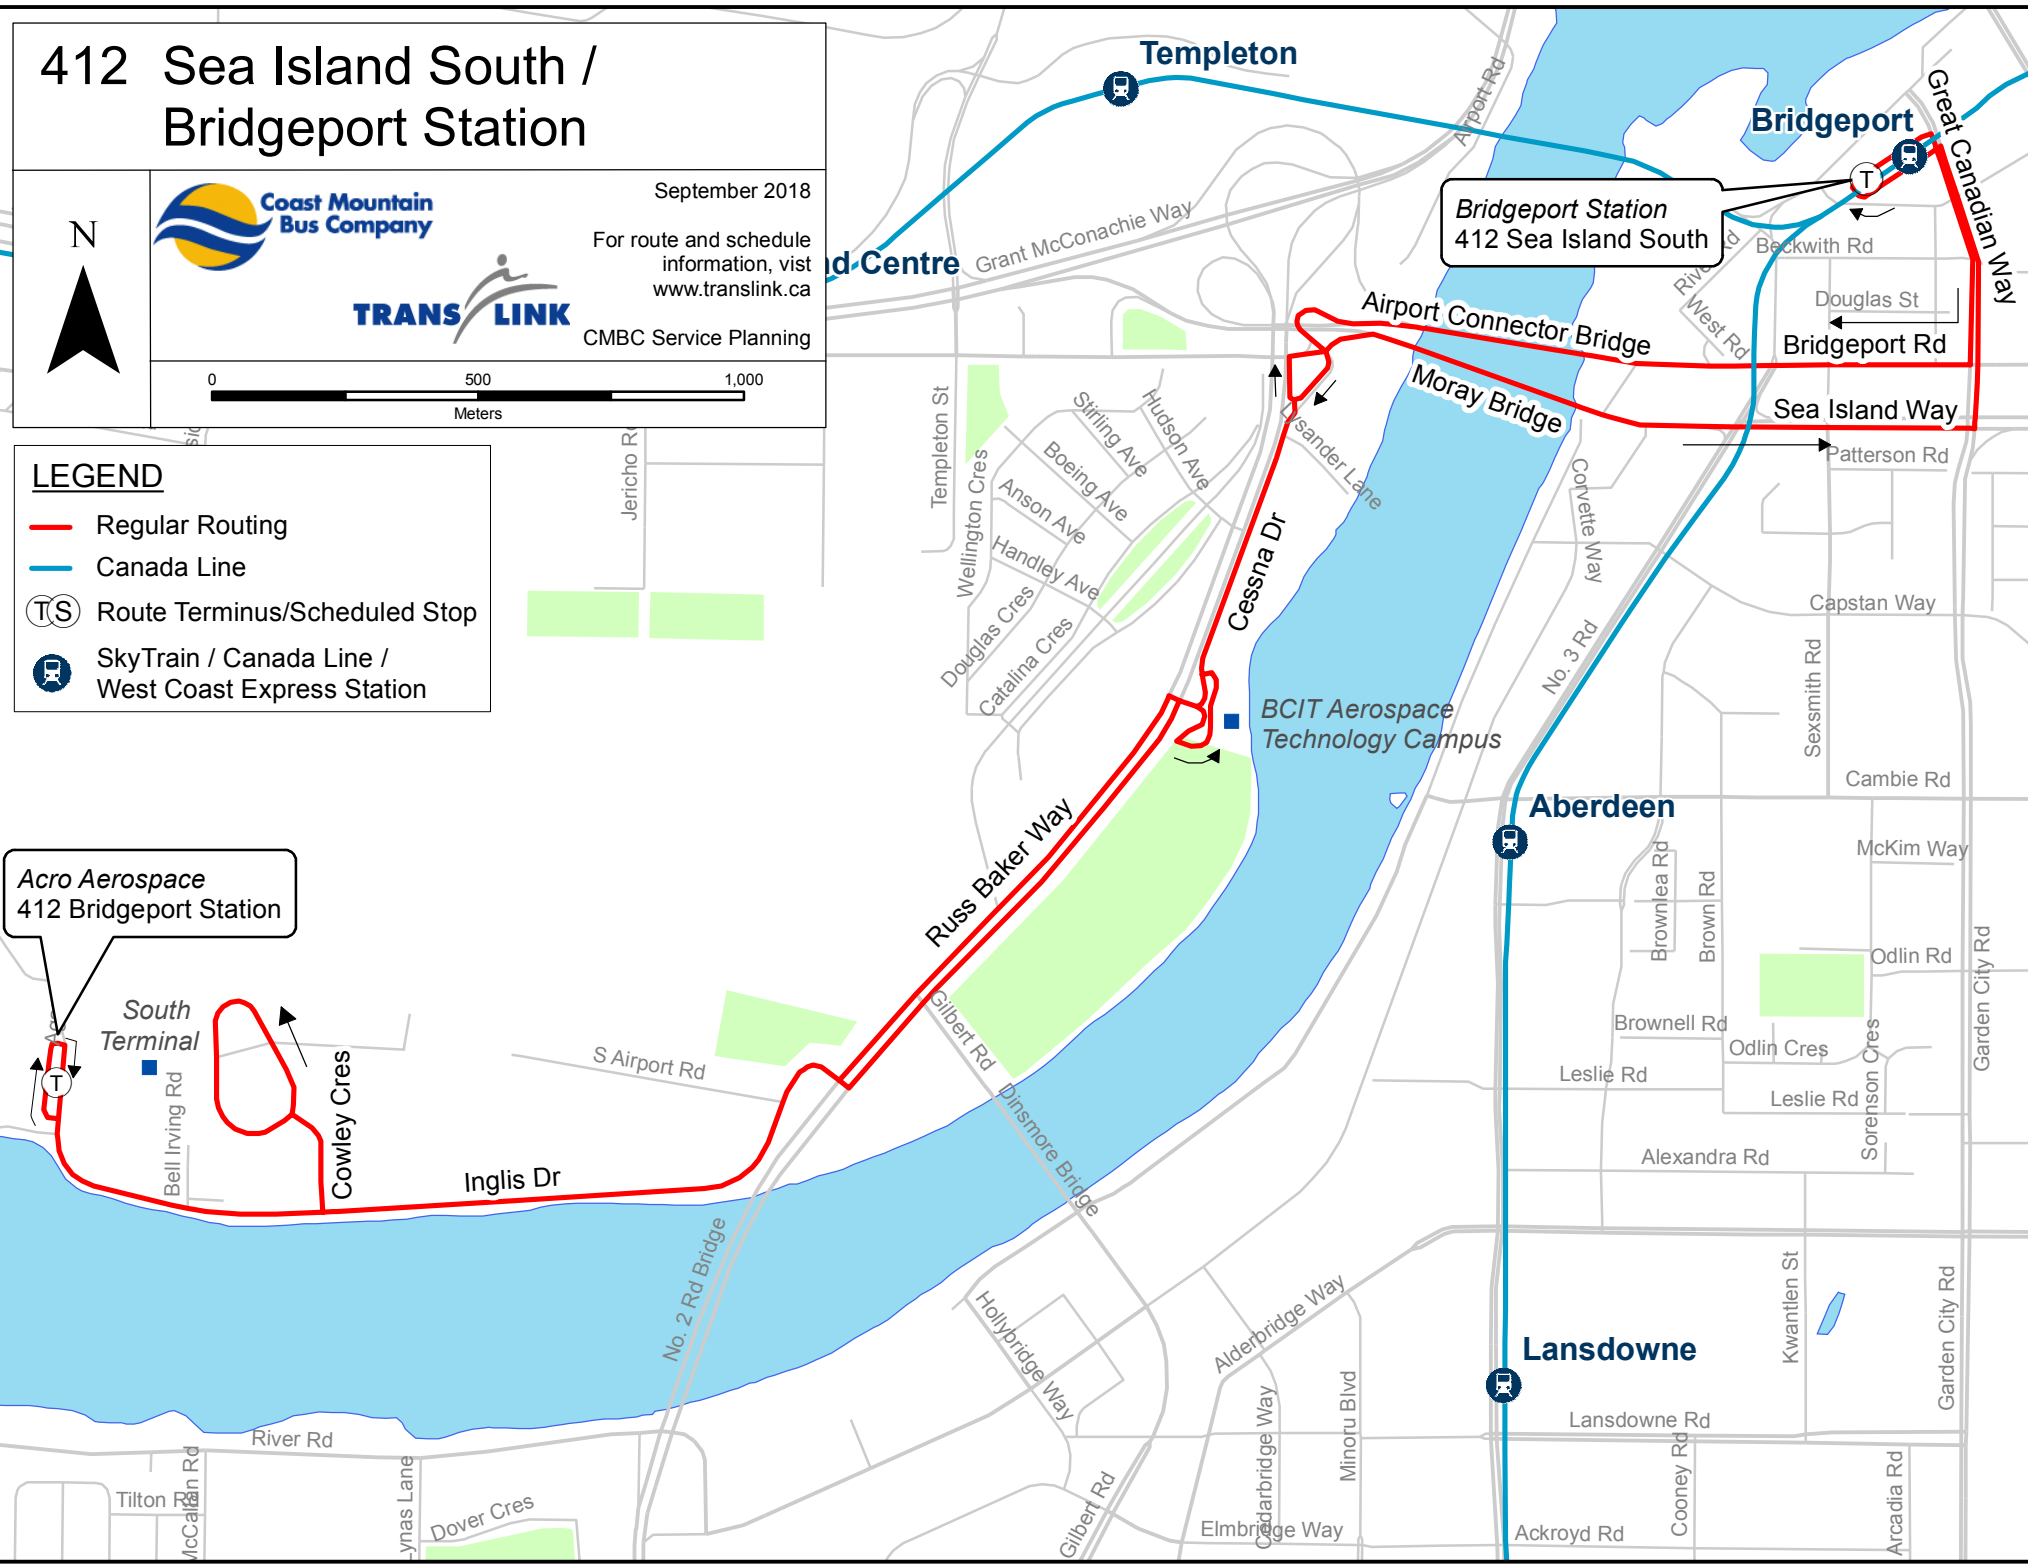

# 412 Sea Island South / Bridgeport Station

September 2018

For route and schedule information, visit [www.translink.ca](http://www.translink.ca)

CMBC Service Planning

## LEGEND

- Regular Routing
- Canada Line
- T Route Terminus/Scheduled Stop
- ST SkyTrain / Canada Line / West Coast Express Station

Acro Aerospace  
412 Bridgeport Station

South Terminal

Cowley Cres

Inglis Dr

No. 2 Rd Bridge

Russ Baker Way

BCIT Aerospace  
Technology Campus

Aberdeen

Lansdowne

Bridgeport

Bridgeport Station  
412 Sea Island South

Great Canadian Way