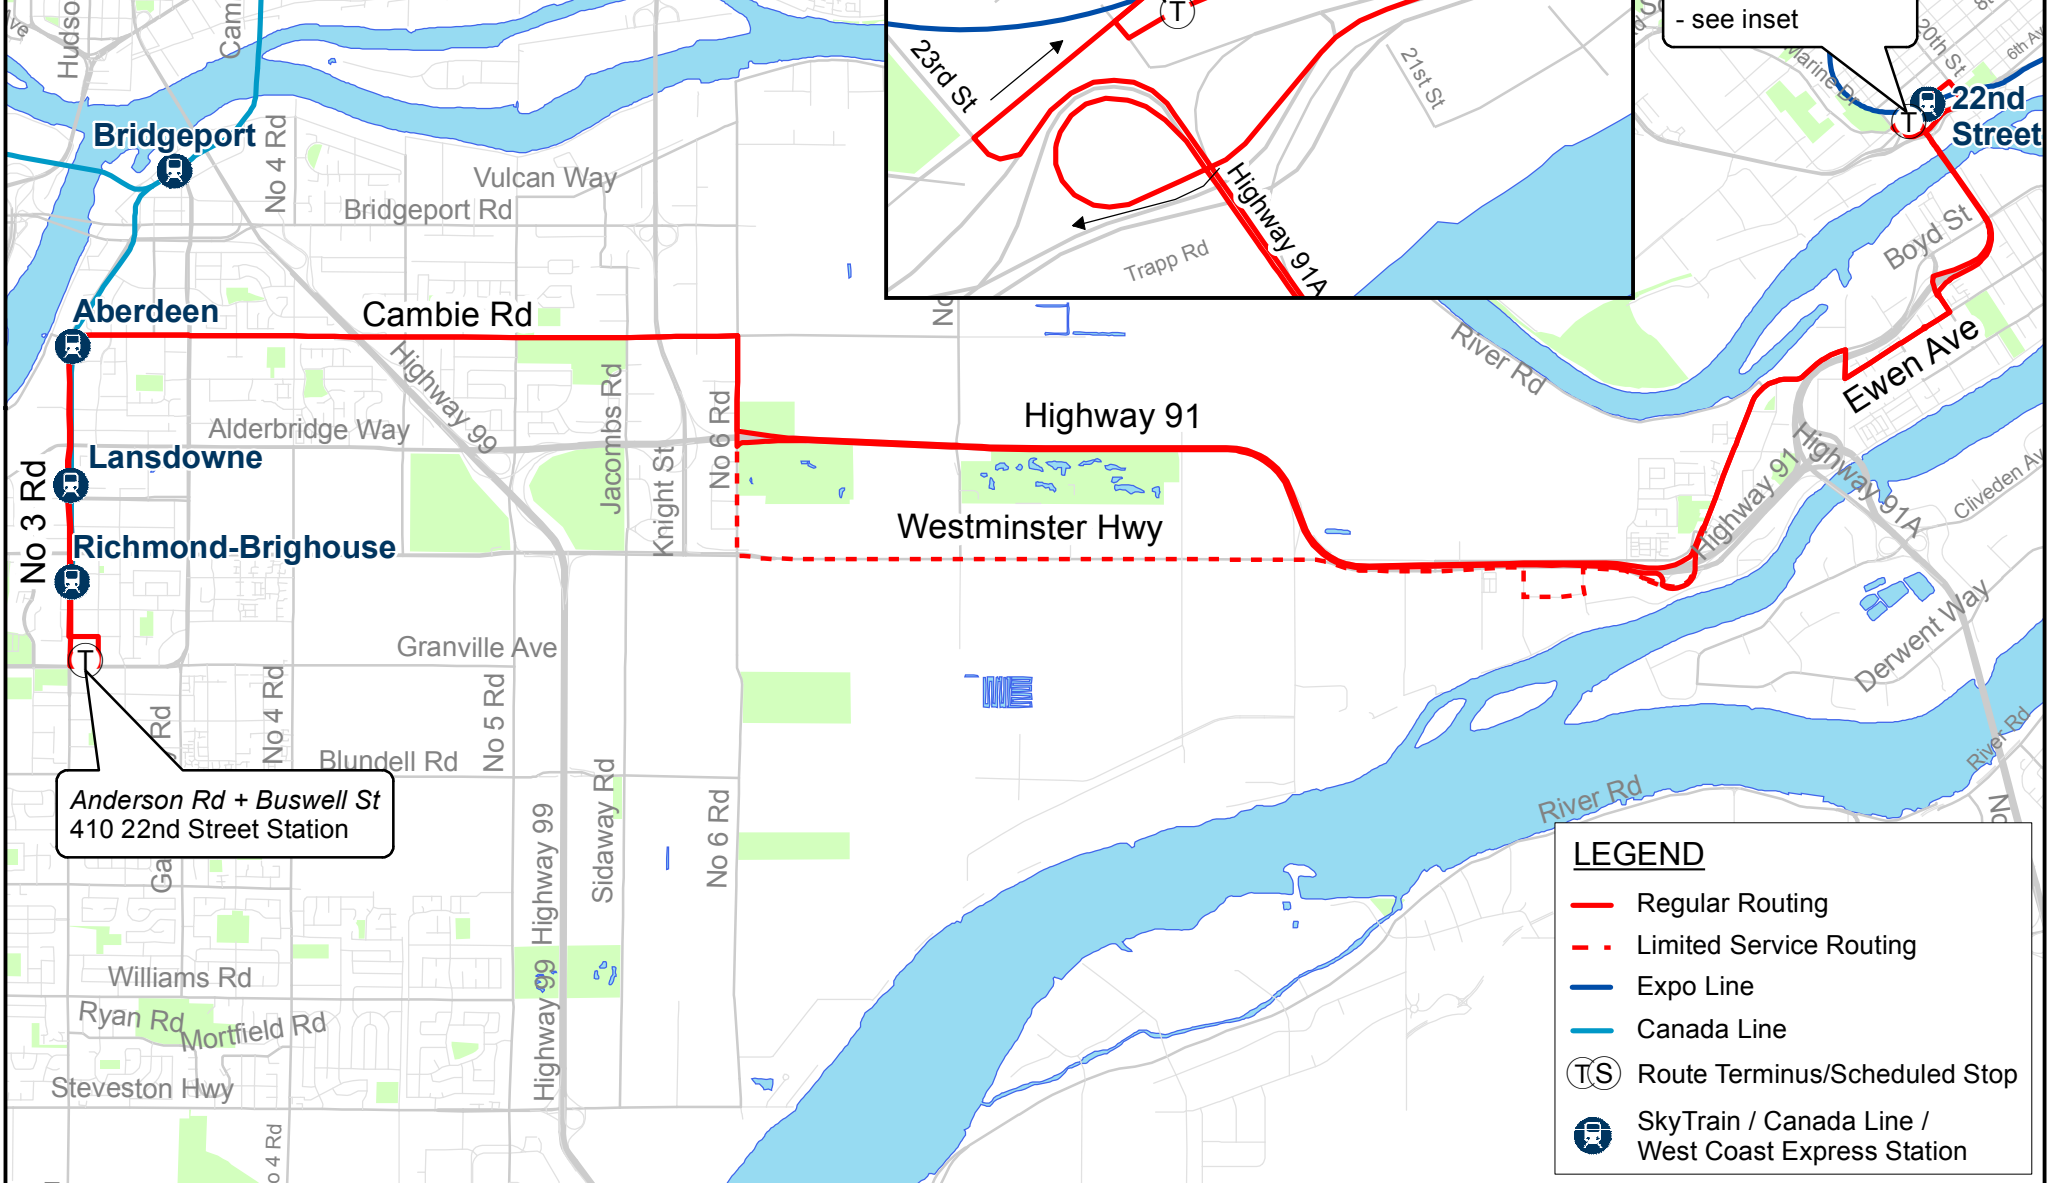

# 410 22nd Street Station / Richmond-Brighouse Station

September 2018

For route and schedule information, visit [www.translink.ca](http://www.translink.ca)

CMBC Service Planning

N

Anderson Rd + Buswell St  
410 22nd Street Station

**LEGEND**

- Regular Routing
- - - Limited Service Routing
- Expo Line
- Canada Line
- TS Route Terminus/Scheduled Stop
- SkyTrain / Canada Line / West Coast Express Station