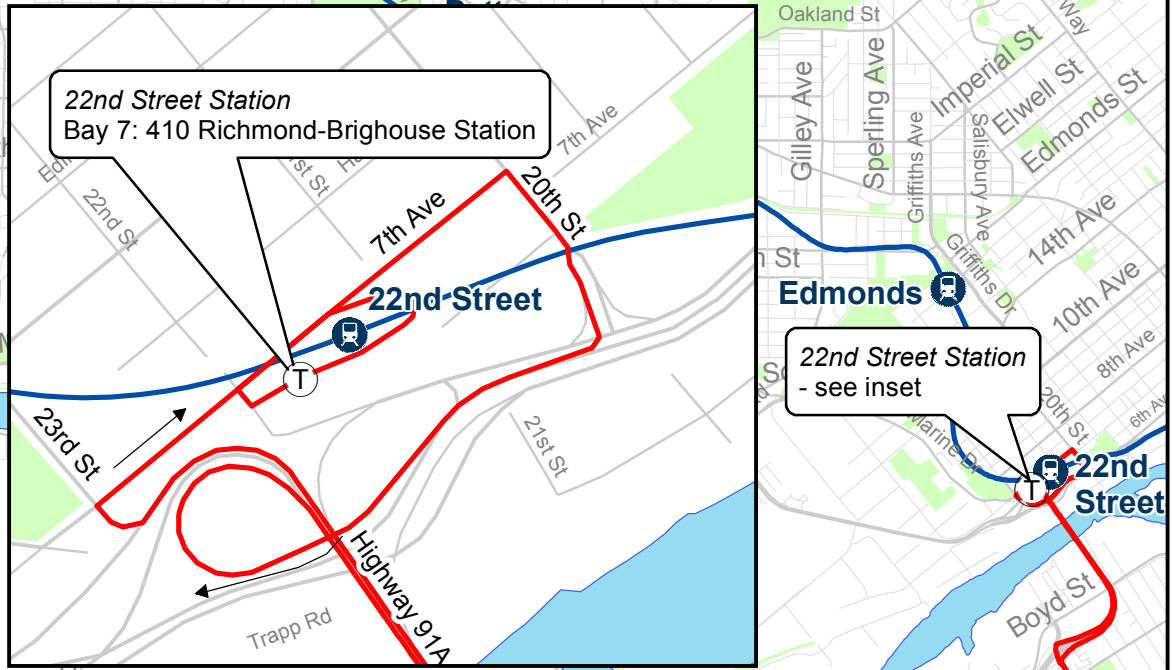

# 410 22nd Street Station / Richmond-Brighouse Station

September 2018

For route and schedule information, visit [www.translink.ca](http://www.translink.ca)

CMBC Service Planning

N

Anderson Rd + Buswell St  
410 22nd Street Station

**LEGEND**

- Regular Routing
- - - Limited Service Routing
- Expo Line
- Canada Line
- TS Route Terminus/Scheduled Stop
- SkyTrain / Canada Line / West Coast Express Station