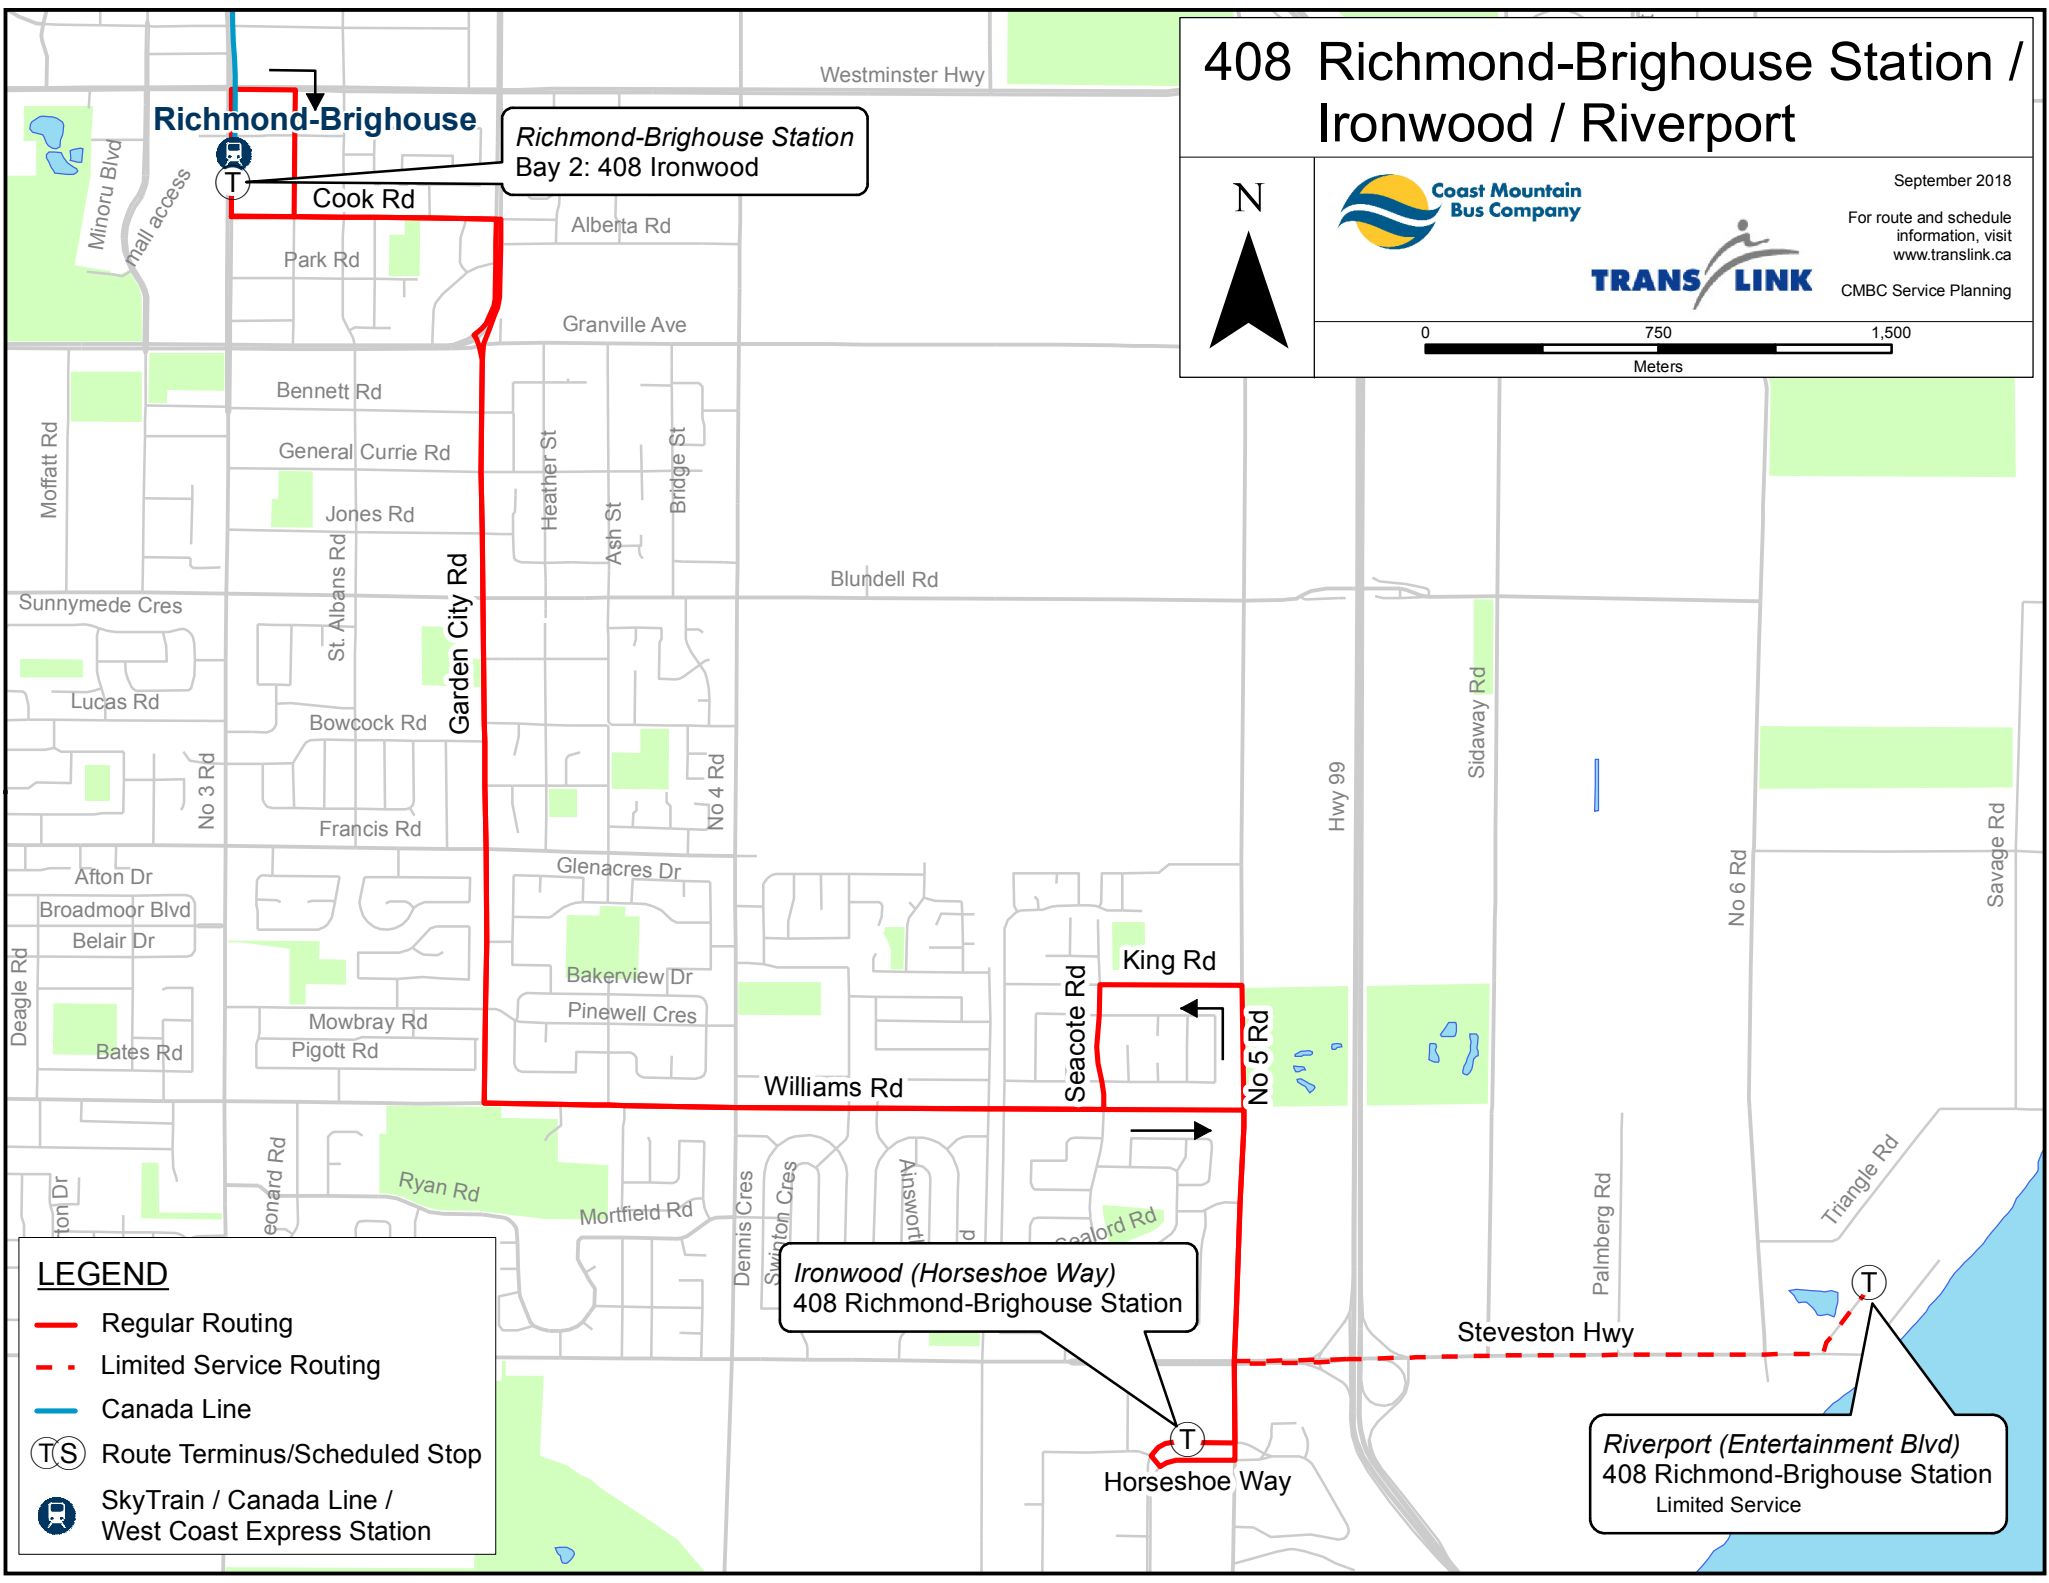

408 Richmond-Brighouse Station / Ironwood / Riverport

September 2018

For route and schedule information, visit www.translink.ca

CMBC Service Planning

Richmond-Brighouse Station
Bay 2: 408 Ironwood

Ironwood (Horseshoe Way)
408 Richmond-Brighouse Station

Riverport (Entertainment Blvd)
408 Richmond-Brighouse Station
Limited Service

LEGEND

- Regular Routing
- - - Limited Service Routing
- Canada Line
- T Route Terminus/Scheduled Stop
- T SkyTrain / Canada Line / West Coast Express Station