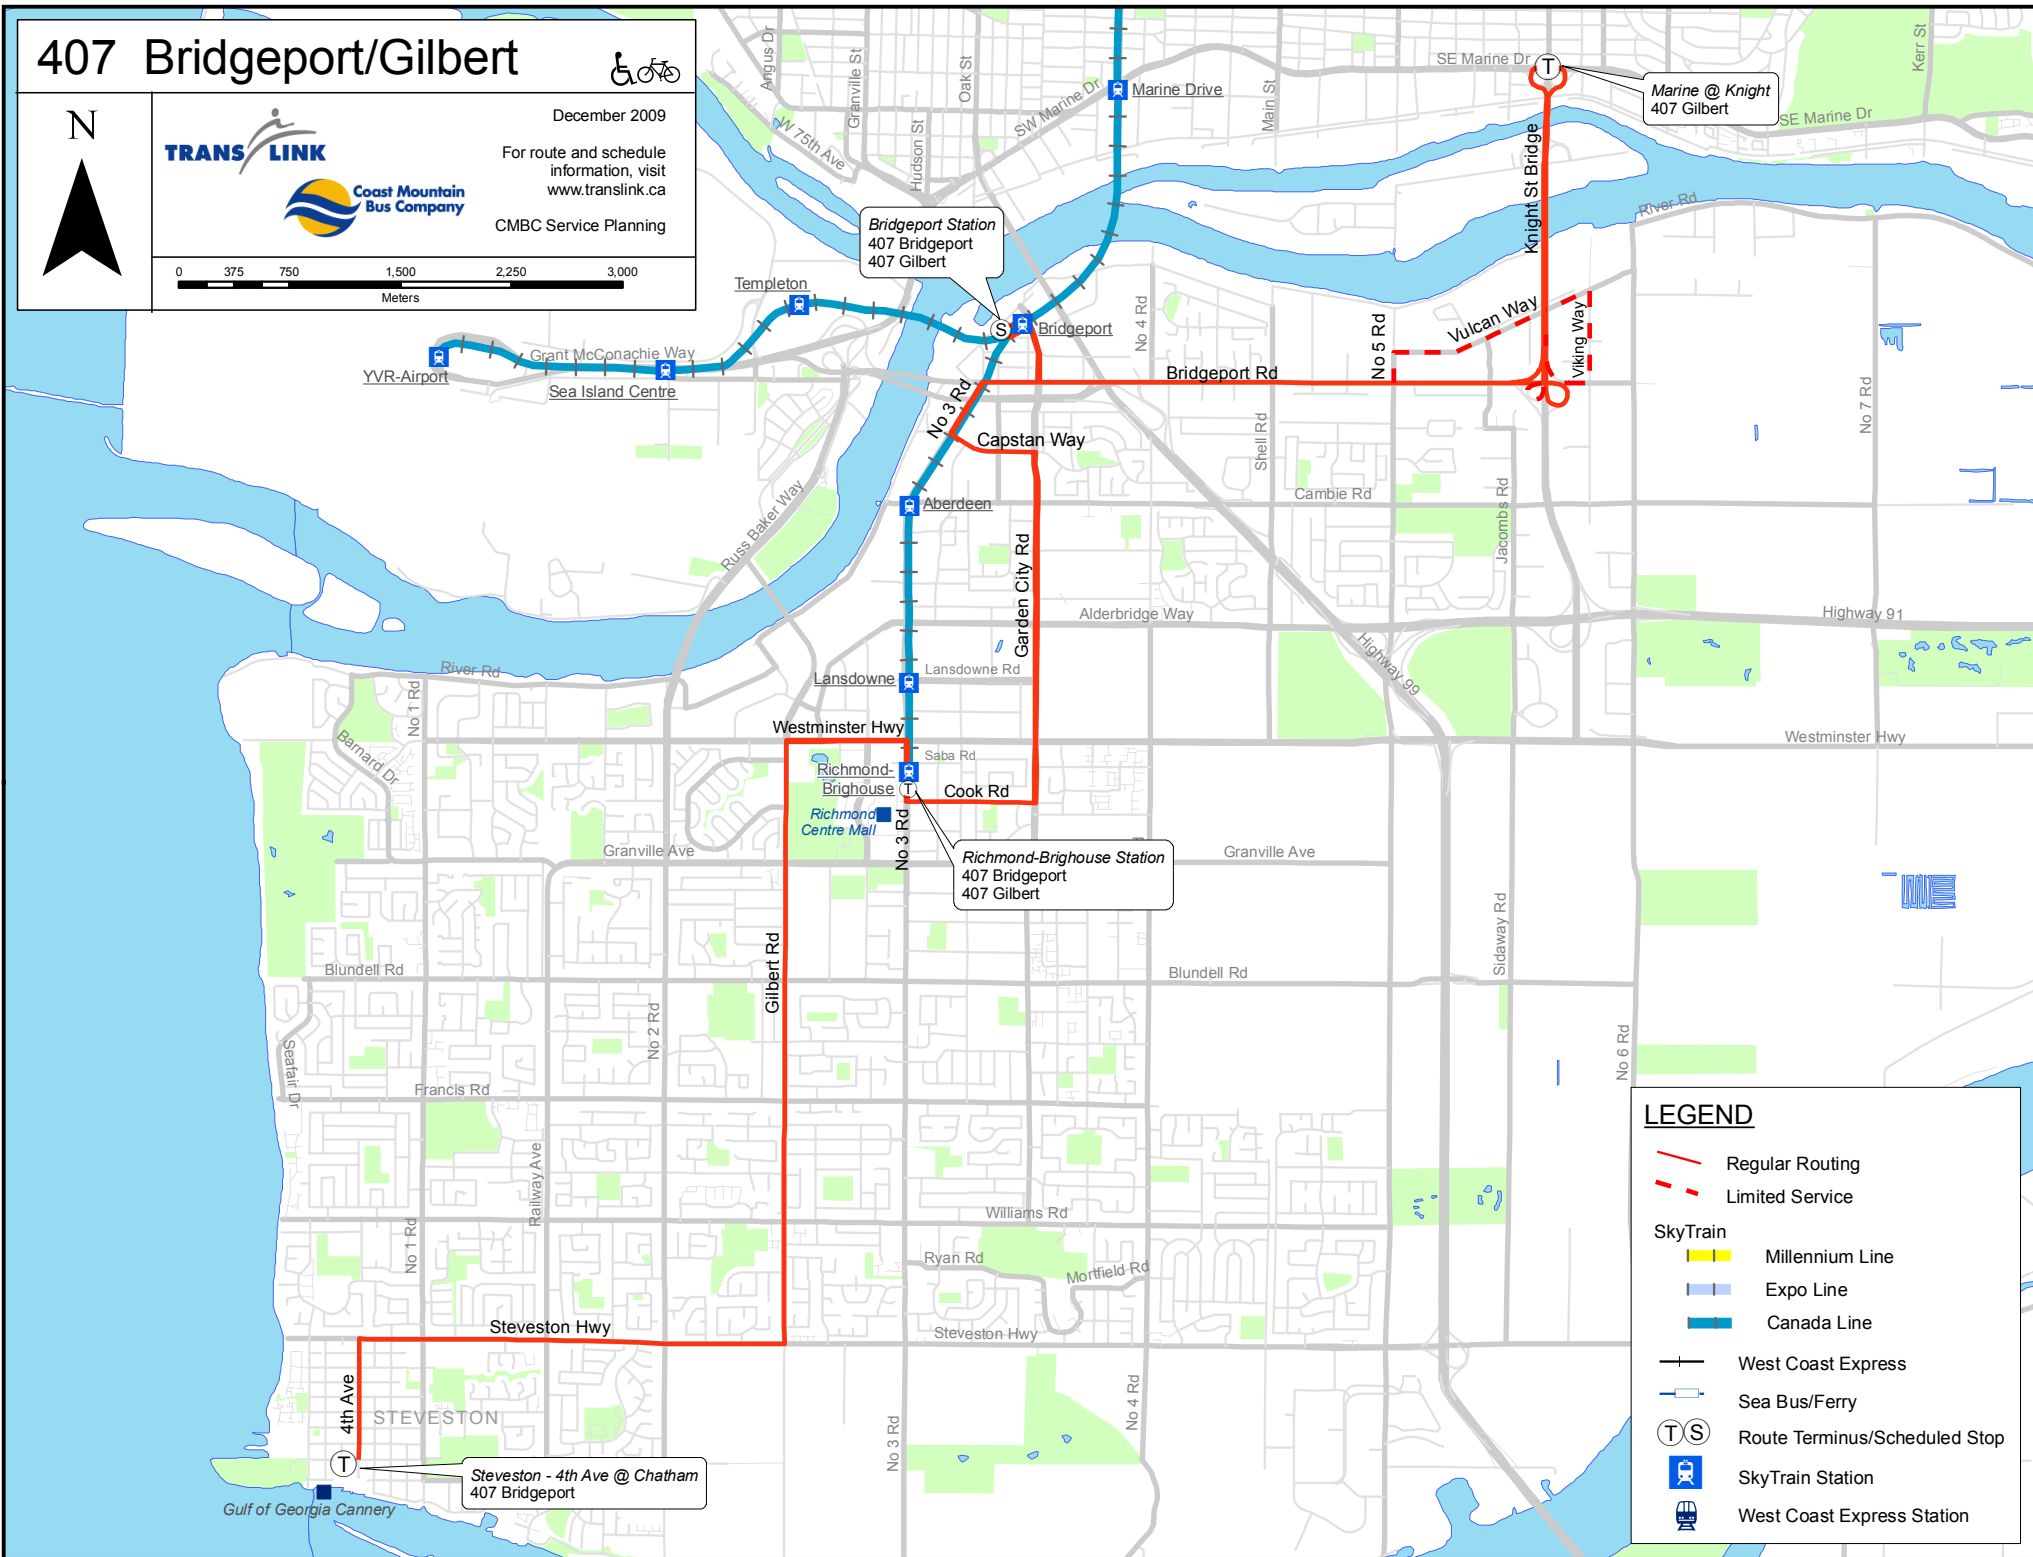

# 407 Bridgeport/Gilbert

December 2009

For route and schedule information, visit [www.translink.ca](http://www.translink.ca)

CMBC Service Planning

### LEGEND

- Regular Routing
- Limited Service
- SkyTrain**
  - Millennium Line
  - Expo Line
  - Canada Line
- West Coast Express
- Sea Bus/Ferry
- Route Terminus/Scheduled Stop
- SkyTrain Station
- West Coast Express Station