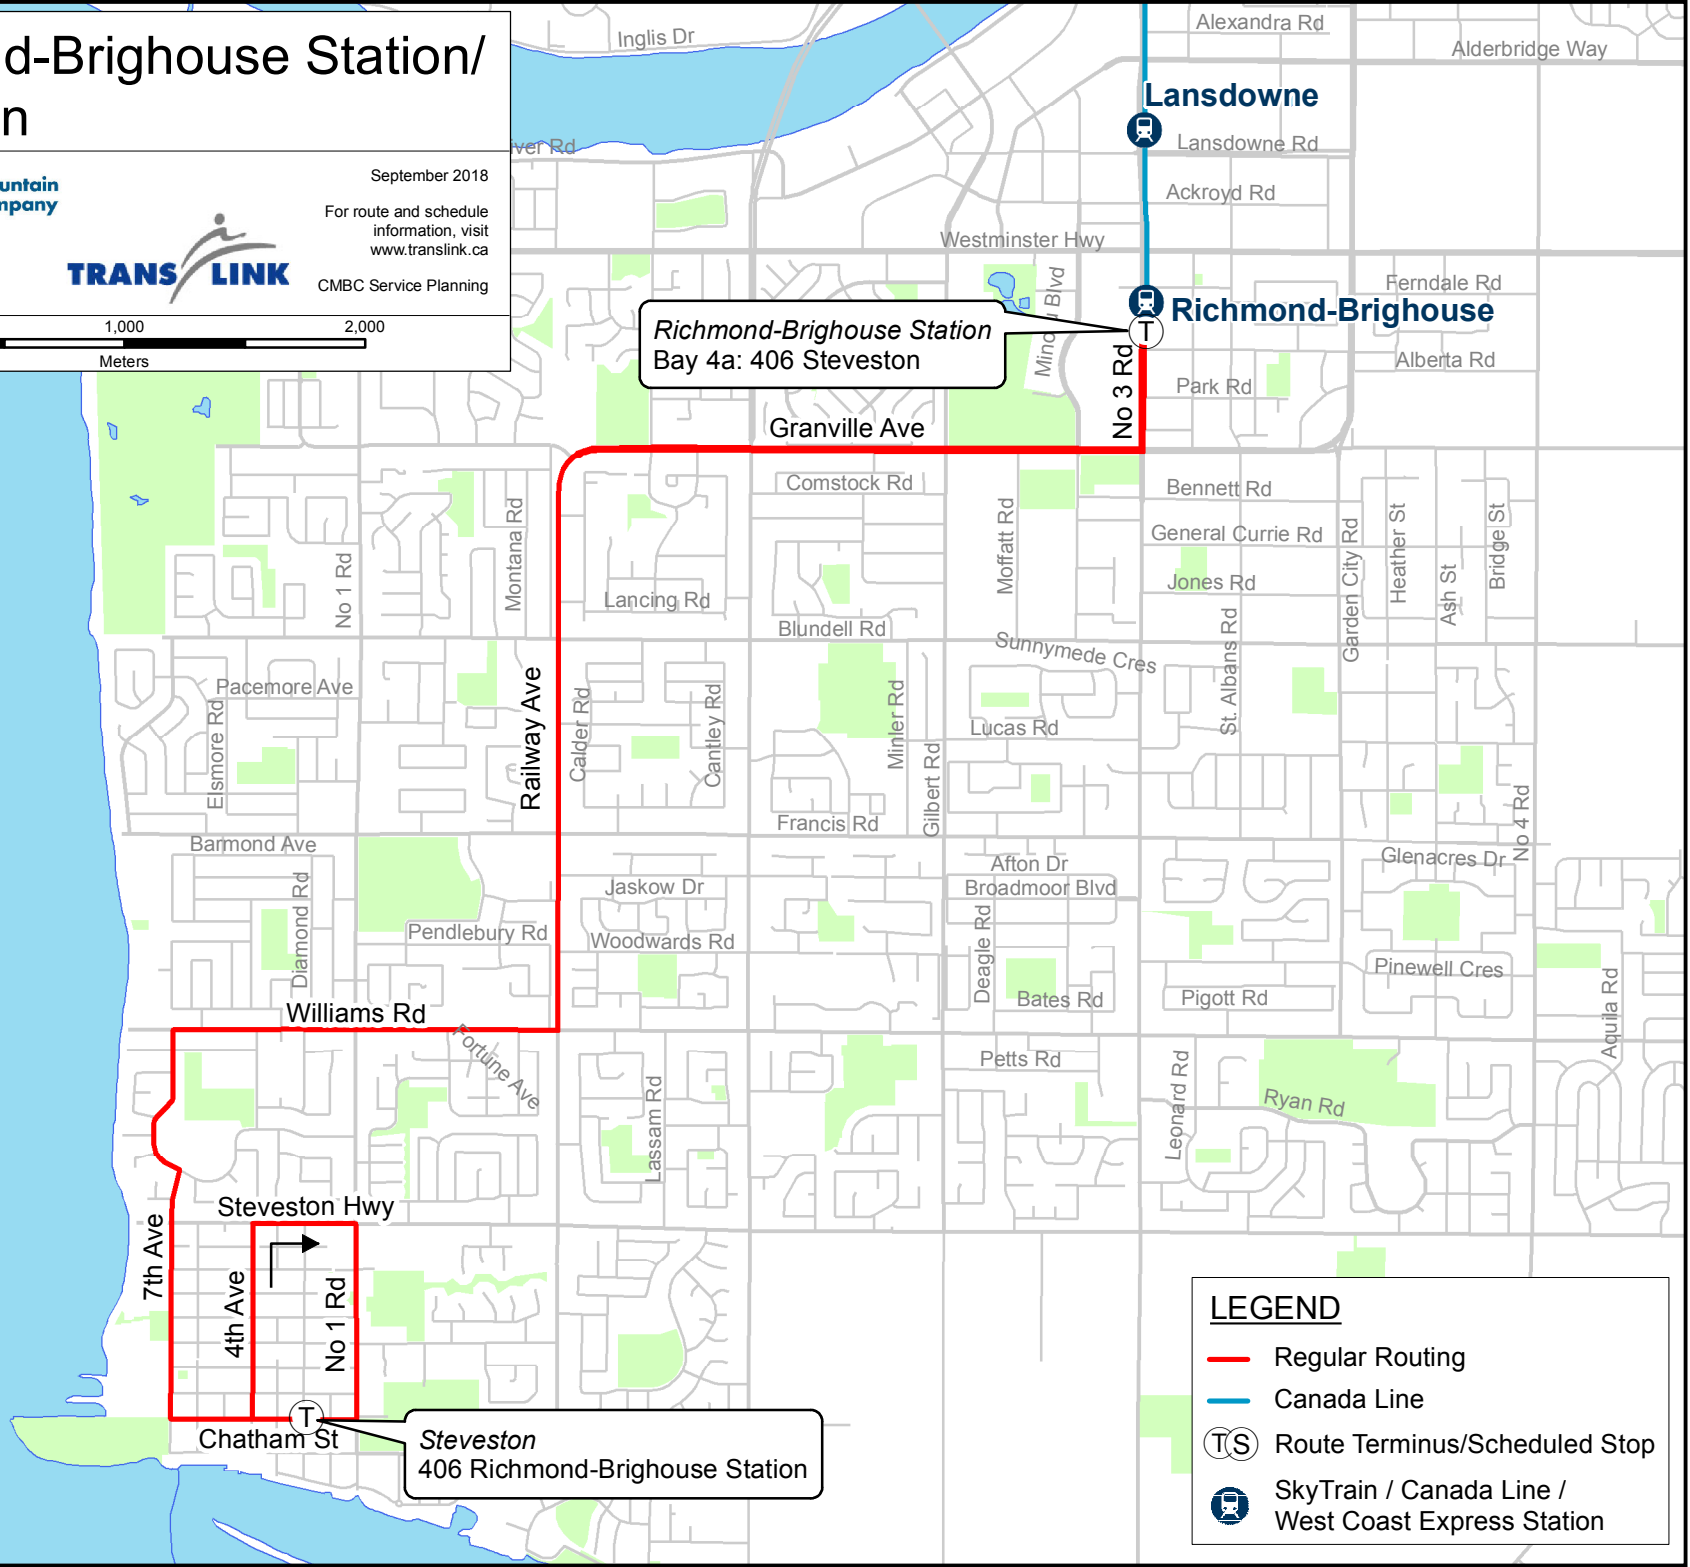

406 Richmond-Brighouse Station/ Steveston

September 2018
For route and schedule information, visit www.translink.ca
CMBC Service Planning

Richmond-Brighouse Station
Bay 4a: 406 Steveston

Steveston
406 Richmond-Brighouse Station

LEGEND

- Regular Routing
- Canada Line
- Route Terminus/Scheduled Stop
- SkyTrain / Canada Line / West Coast Express Station