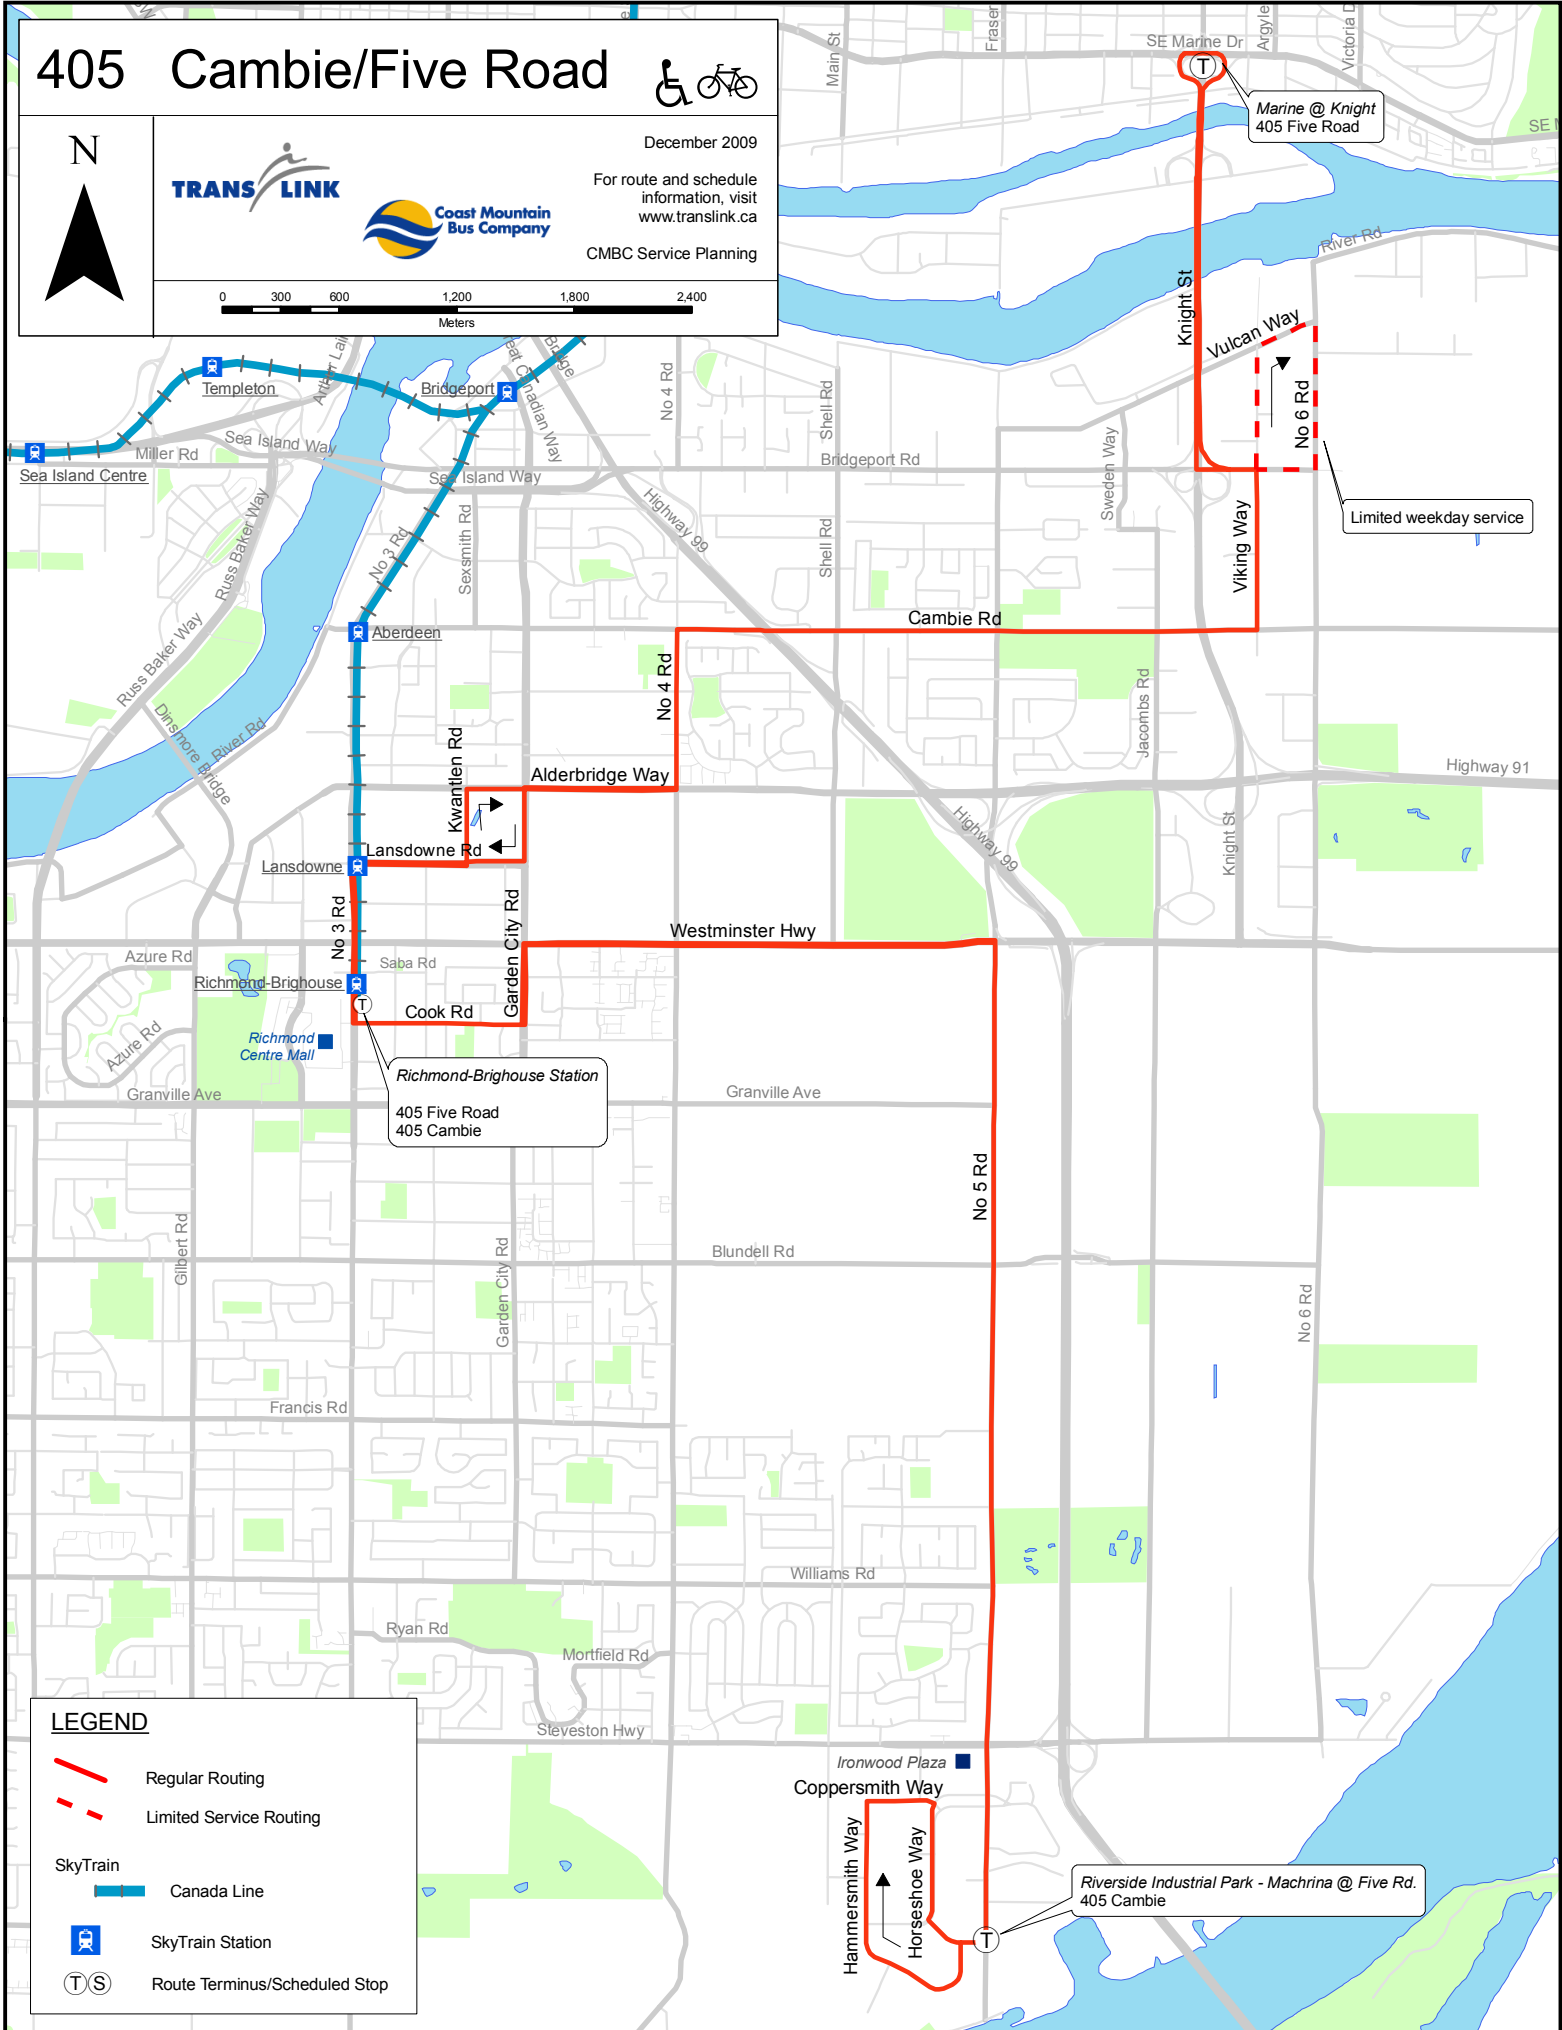

405 Cambie/Five Road

December 2009

For route and schedule information, visit www.translink.ca

CMBC Service Planning

LEGEND

- Regular Routing
- Limited Service Routing
- SkyTrain
- Canada Line
- SkyTrain Station
- Route Terminus/Scheduled Stop