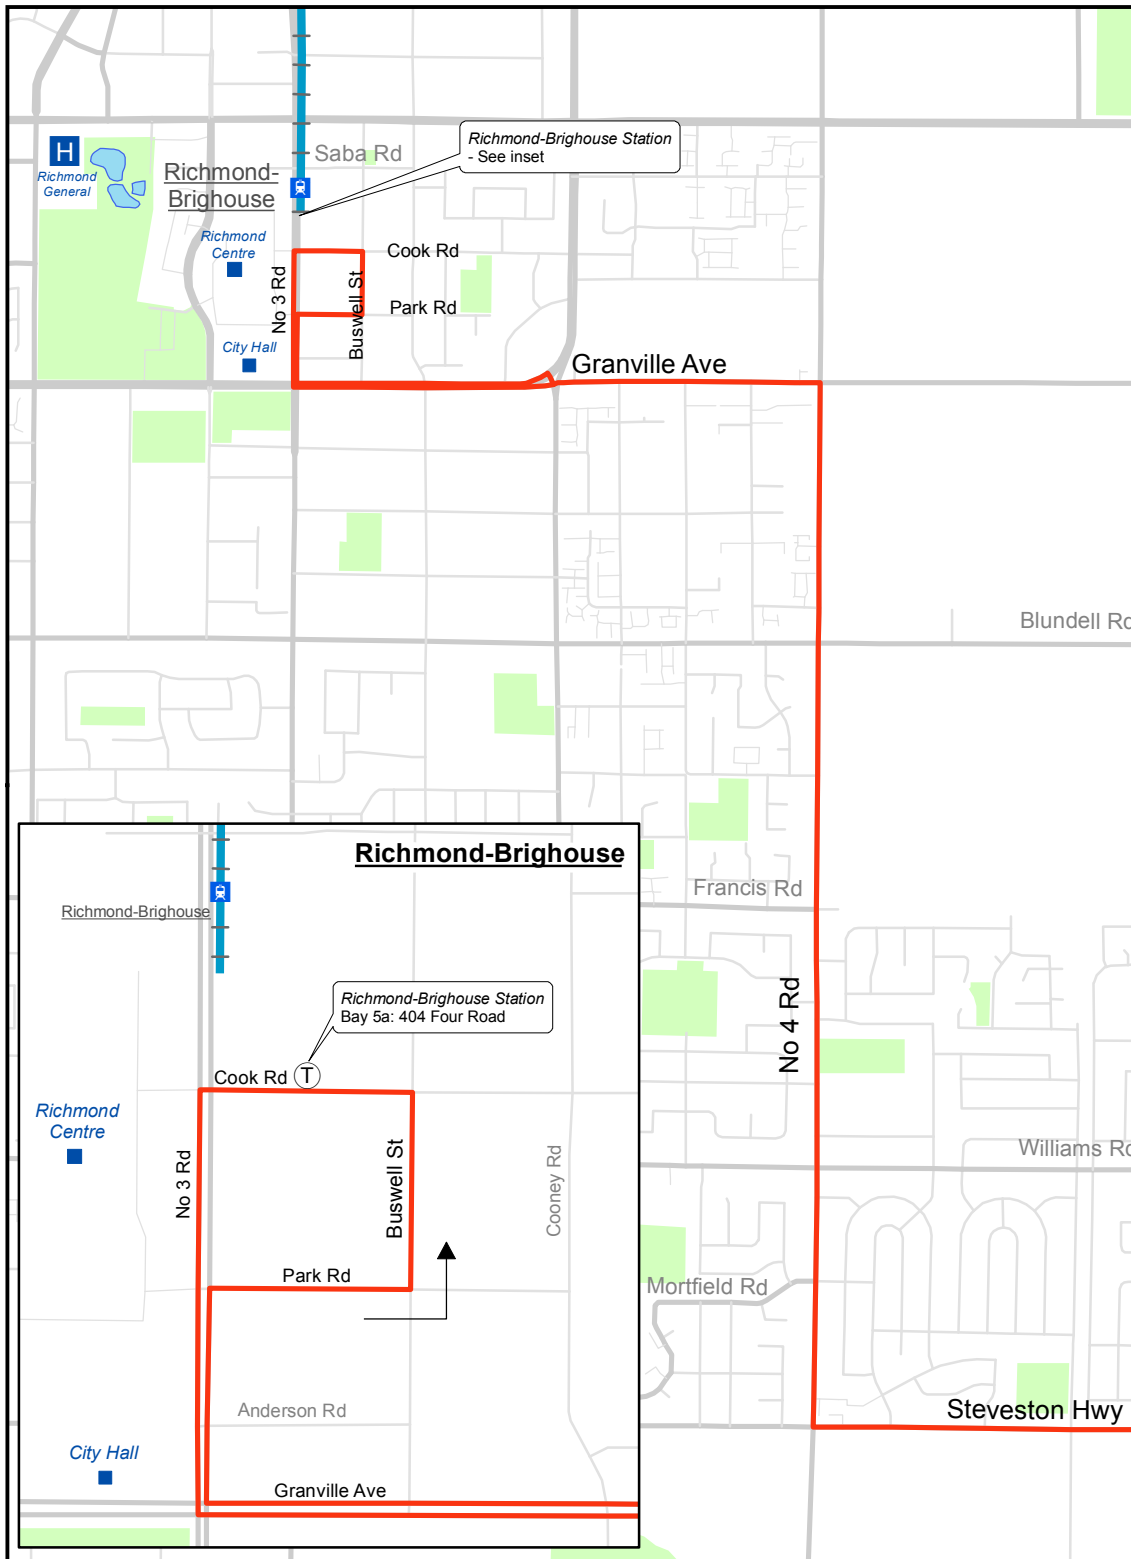

404 Four Road/ Richmond-Brighouse Station

December 2014

For route and schedule information, visit www.translink.ca

CMBC Service Planning

LEGEND

- SkyTrain
 - Canada Line
 - SkyTrain Station
 - Terminus/Scheduled Stop
 - Hospital
 - Point of Interest

Richmond-Brighouse Station - See inset

Richmond-Brighouse

Richmond-Brighouse Station Bay 5a: 404 Four Road

Riverport Recreation Complex
404 Richmond-Brighouse Station