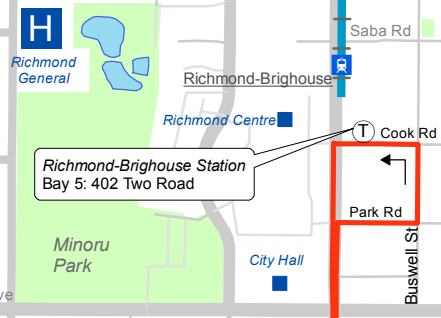

402 Two Road/ Richmond-Brighouse Station

September 2014

For route and schedule information, visit www.translink.ca

CMBC Service Planning

LEGEND

- SkyTrain
 - Canada Line
 - SkyTrain Station
 - Terminus
 - Hospital
 - Point of Interest

Steveston - Chatham @ 2nd Ave.
402 Richmond-Brighouse Station

Chatham St

Steveston Community Centre

Moncton St

No 1 Rd

No 2 Rd

Williams Rd

Steveston Hwy

Francis Rd

Blundell Rd

Gilbert Rd

Railway Ave

No 3 Rd

Ryan Rd

Park Rd

Cook Rd

Saba Rd

Richmond-Brighouse

Richmond Centre

Richmond General

Minoru Park

City Hall

Granville Ave

Azure Rd