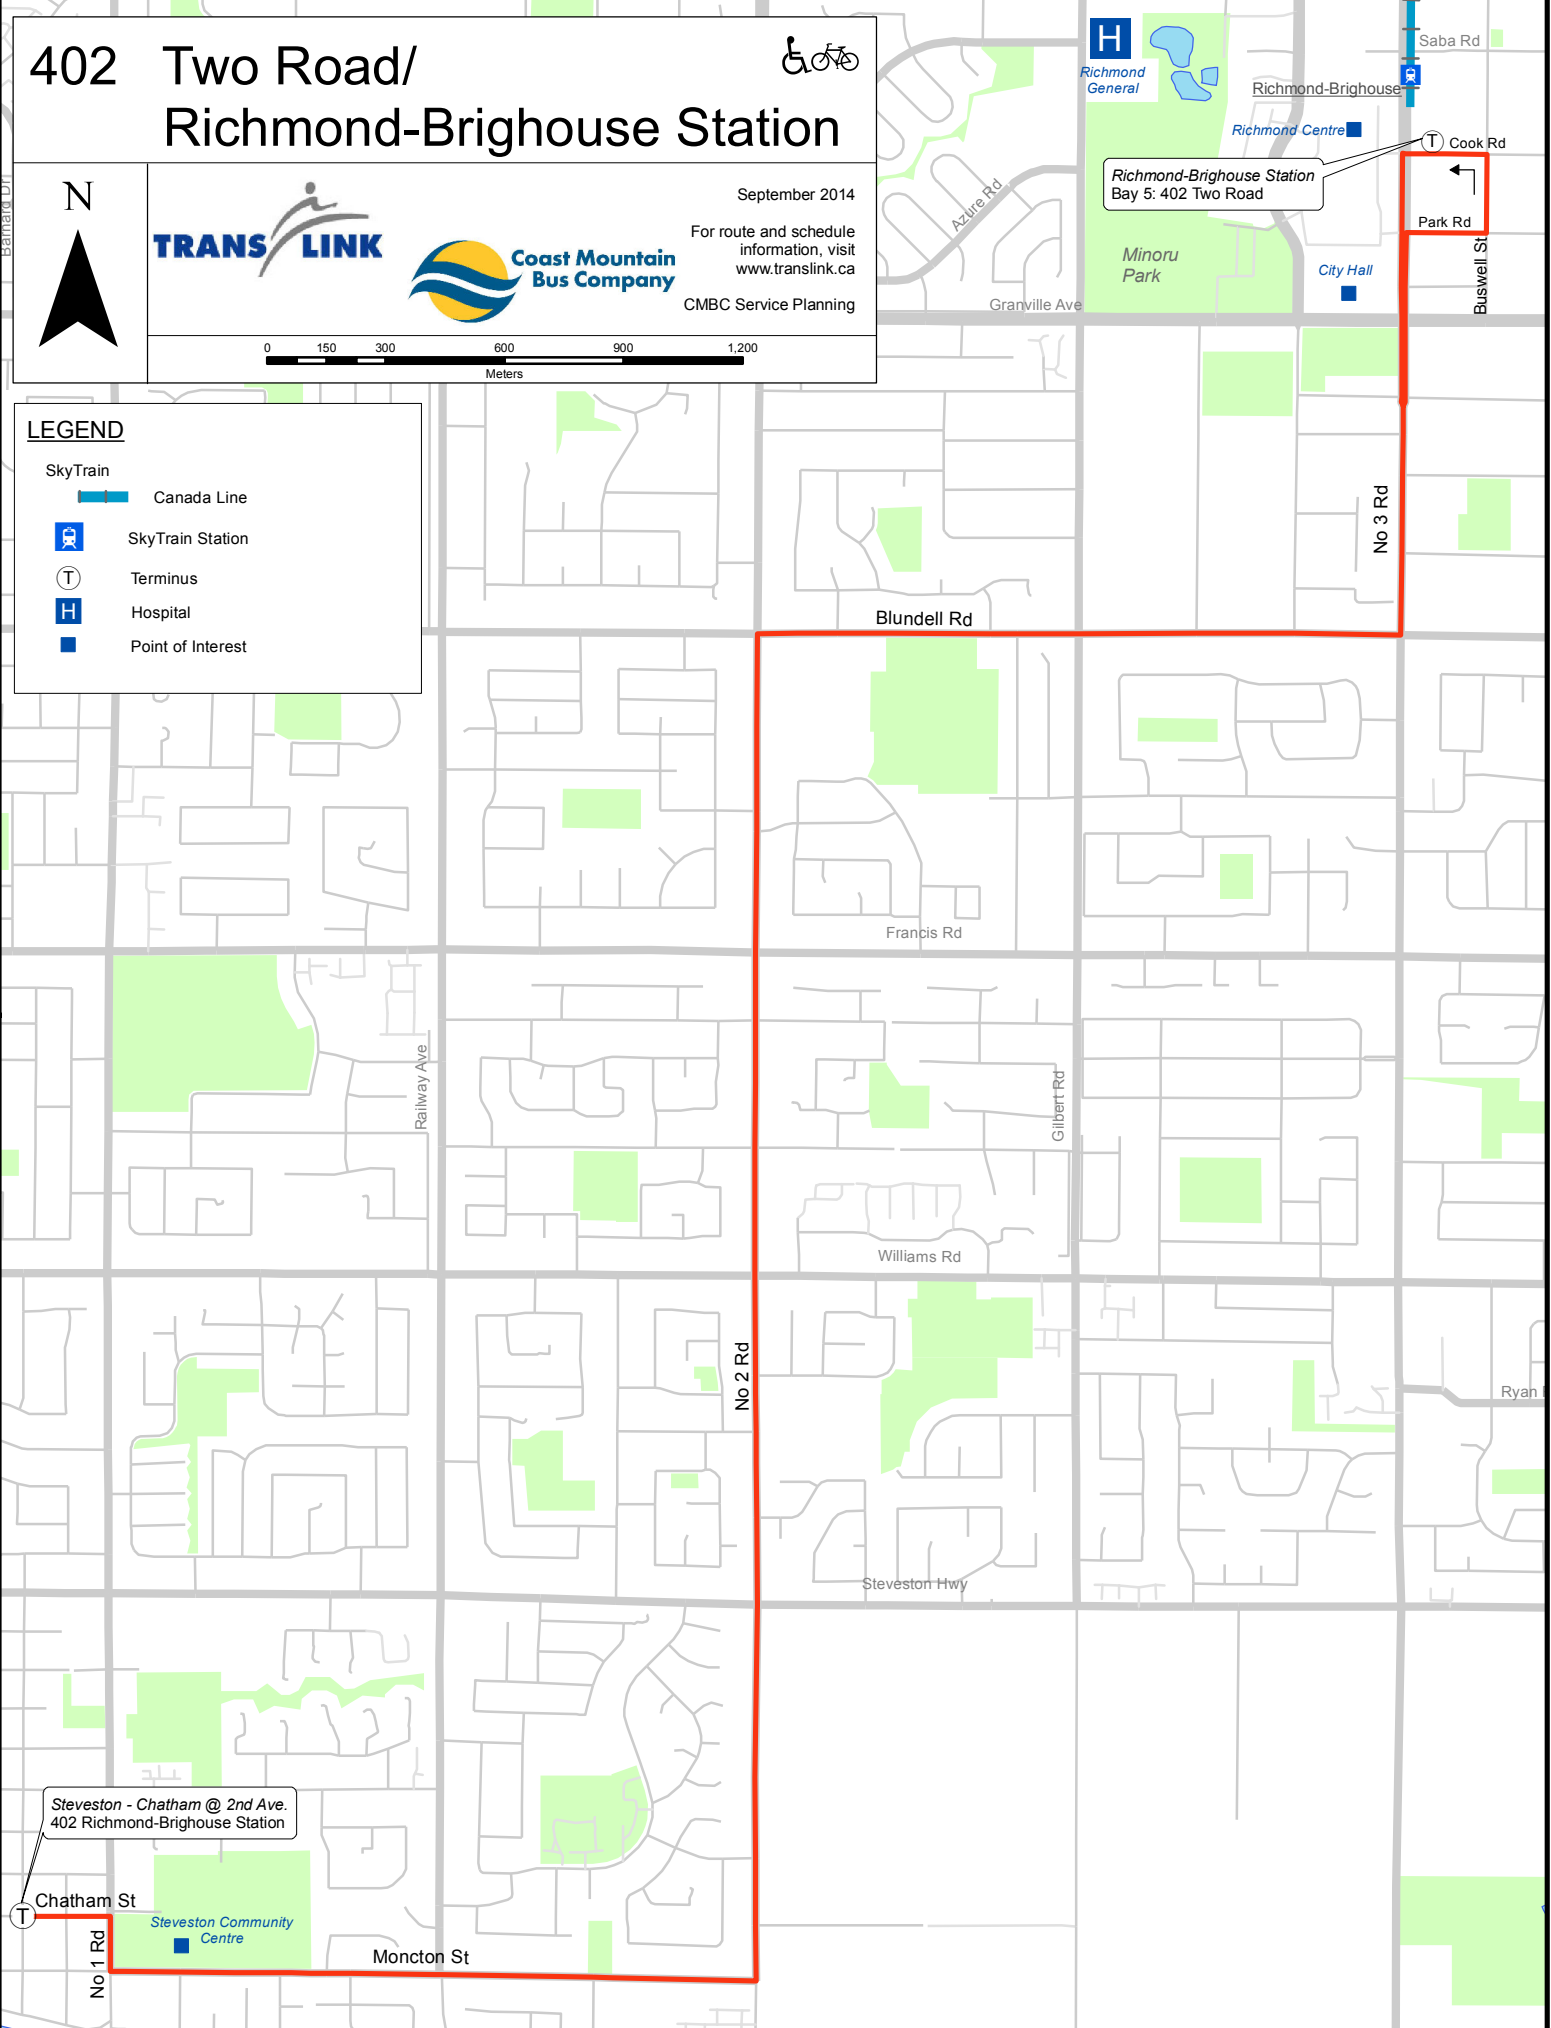

402 Two Road/ Richmond-Brighouse Station

September 2014

For route and schedule information, visit www.translink.ca

CMBC Service Planning

LEGEND

- SkyTrain
 - Canada Line
 - SkyTrain Station
 - Terminus
 - Hospital
 - Point of Interest

Steveston - Chatham @ 2nd Ave.
402 Richmond-Brighouse Station

Chatham St

Steveston Community Centre

Moncton St

No 1 Rd

No 2 Rd

Williams Rd

Steveston Hwy

Francis Rd

Blundell Rd

Gilbert Rd

Railway Ave

No 3 Rd

Ryan Rd

Park Rd

Cook Rd