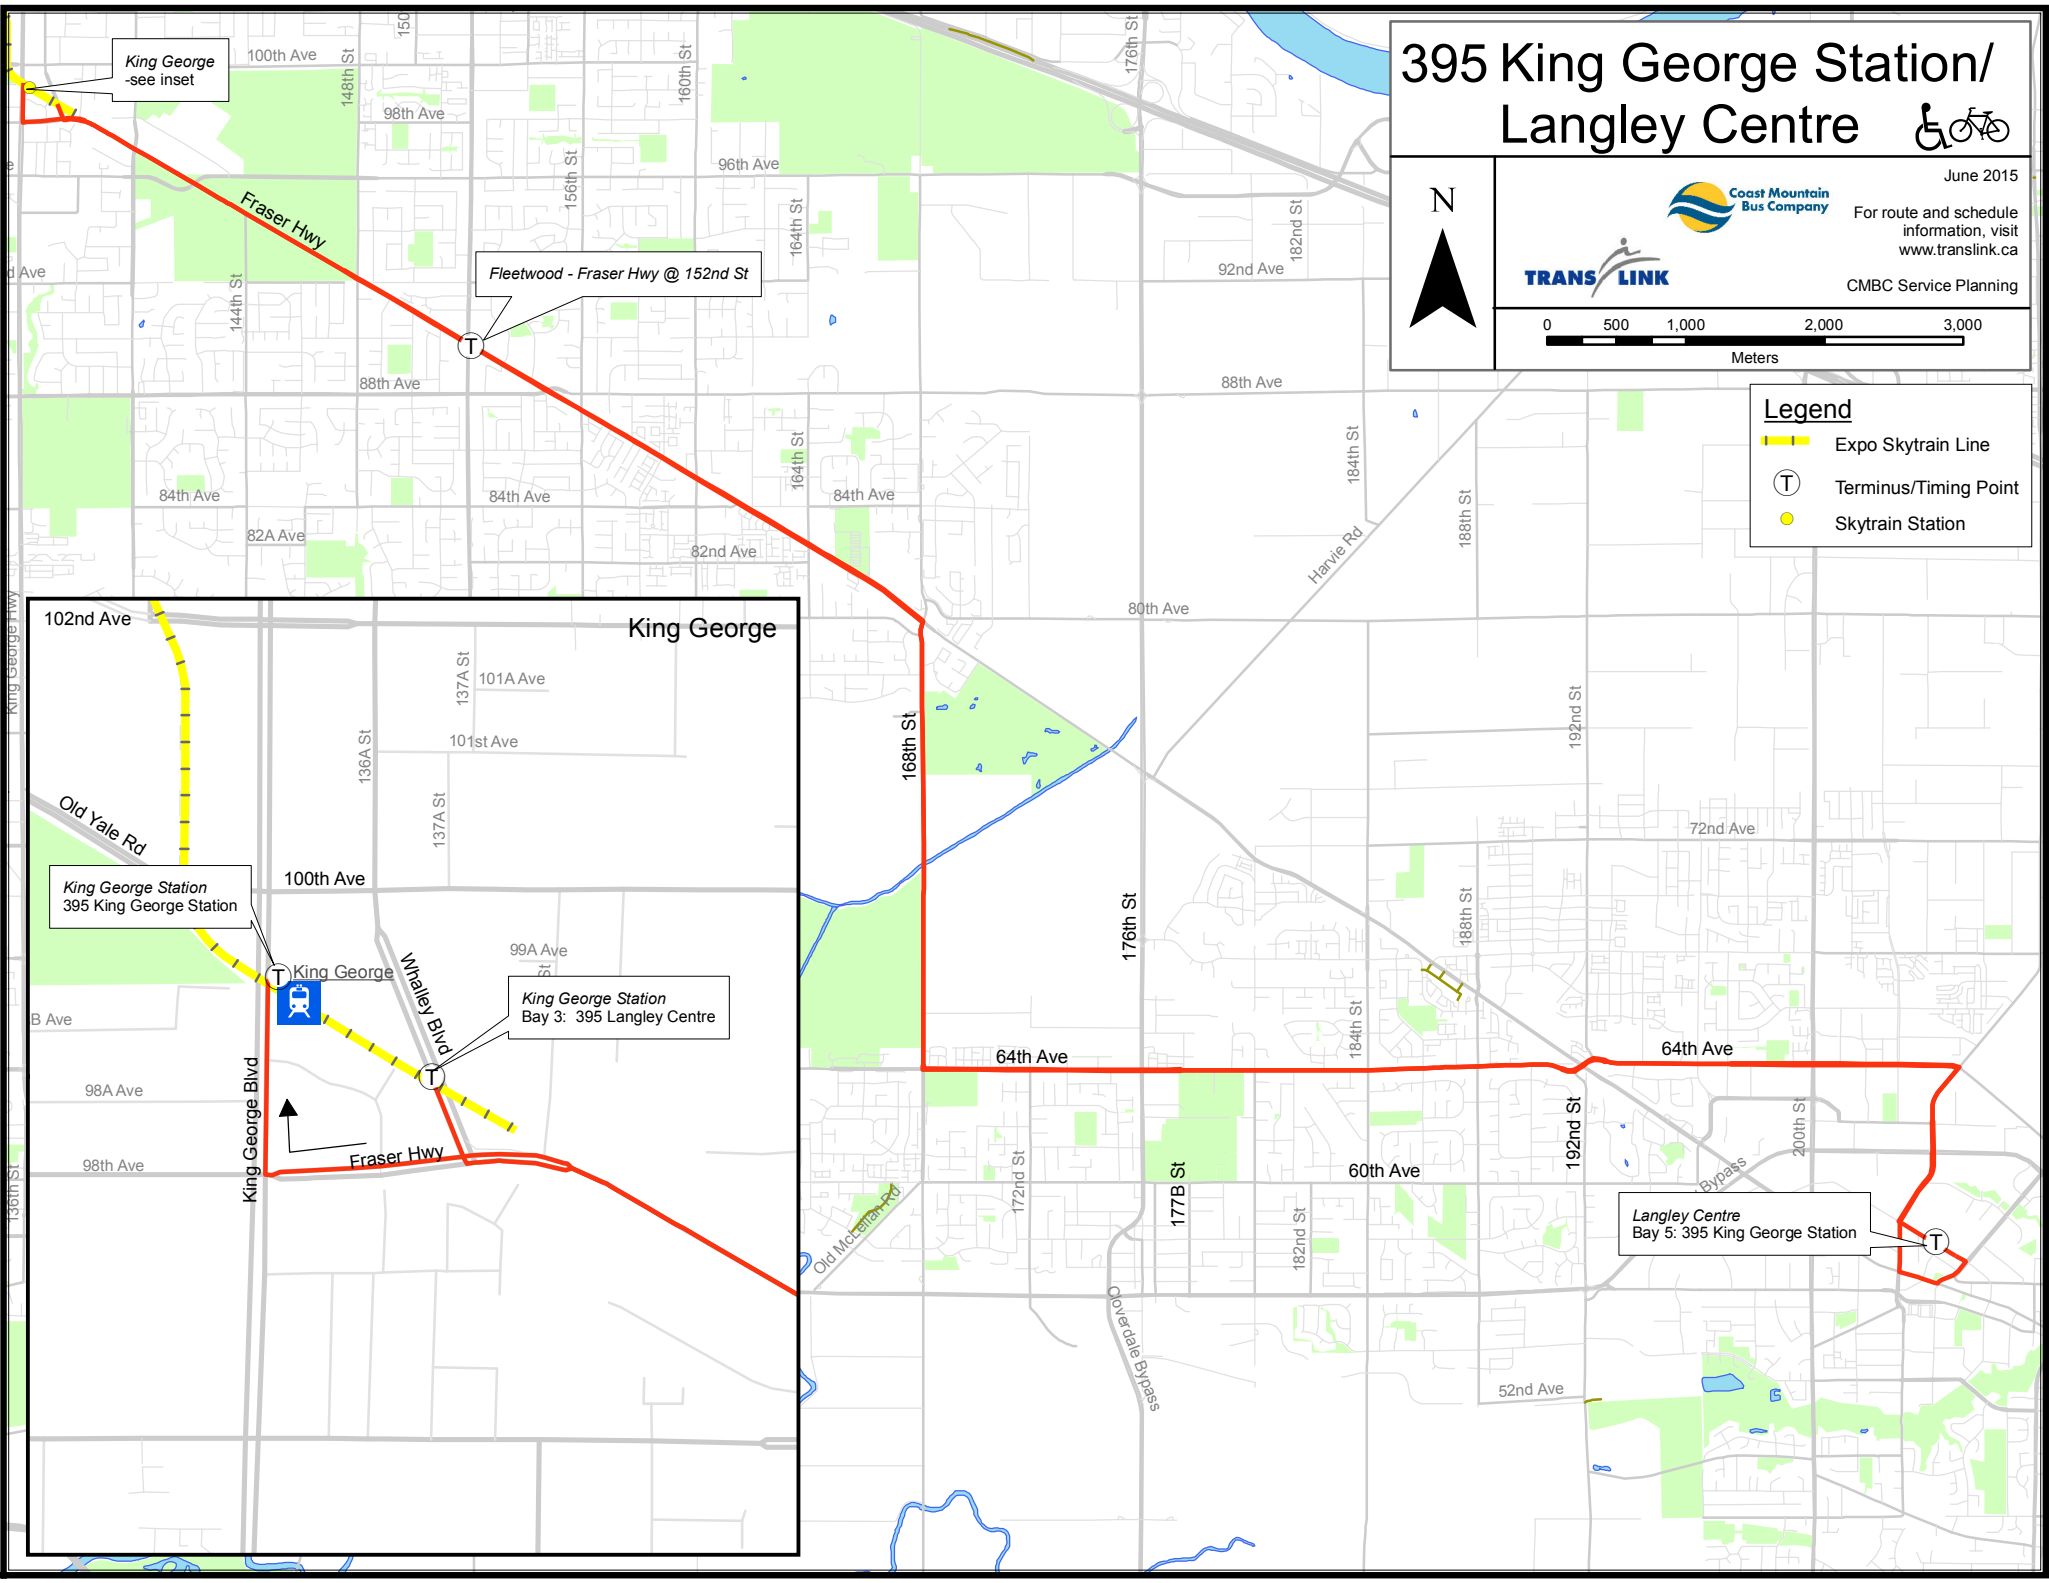

395 King George Station/ Langley Centre

June 2015

For route and schedule information, visit www.translink.ca

CMBC Service Planning

Legend

-  Expo Skytrain Line
-  Terminus/Timing Point
-  Skytrain Station

Langley Centre
Bay 5: 395 King George Station

Fleetwood - Fraser Hwy @ 152nd St

King George Station
395 King George Station

King George Station
Bay 3: 395 Langley Centre