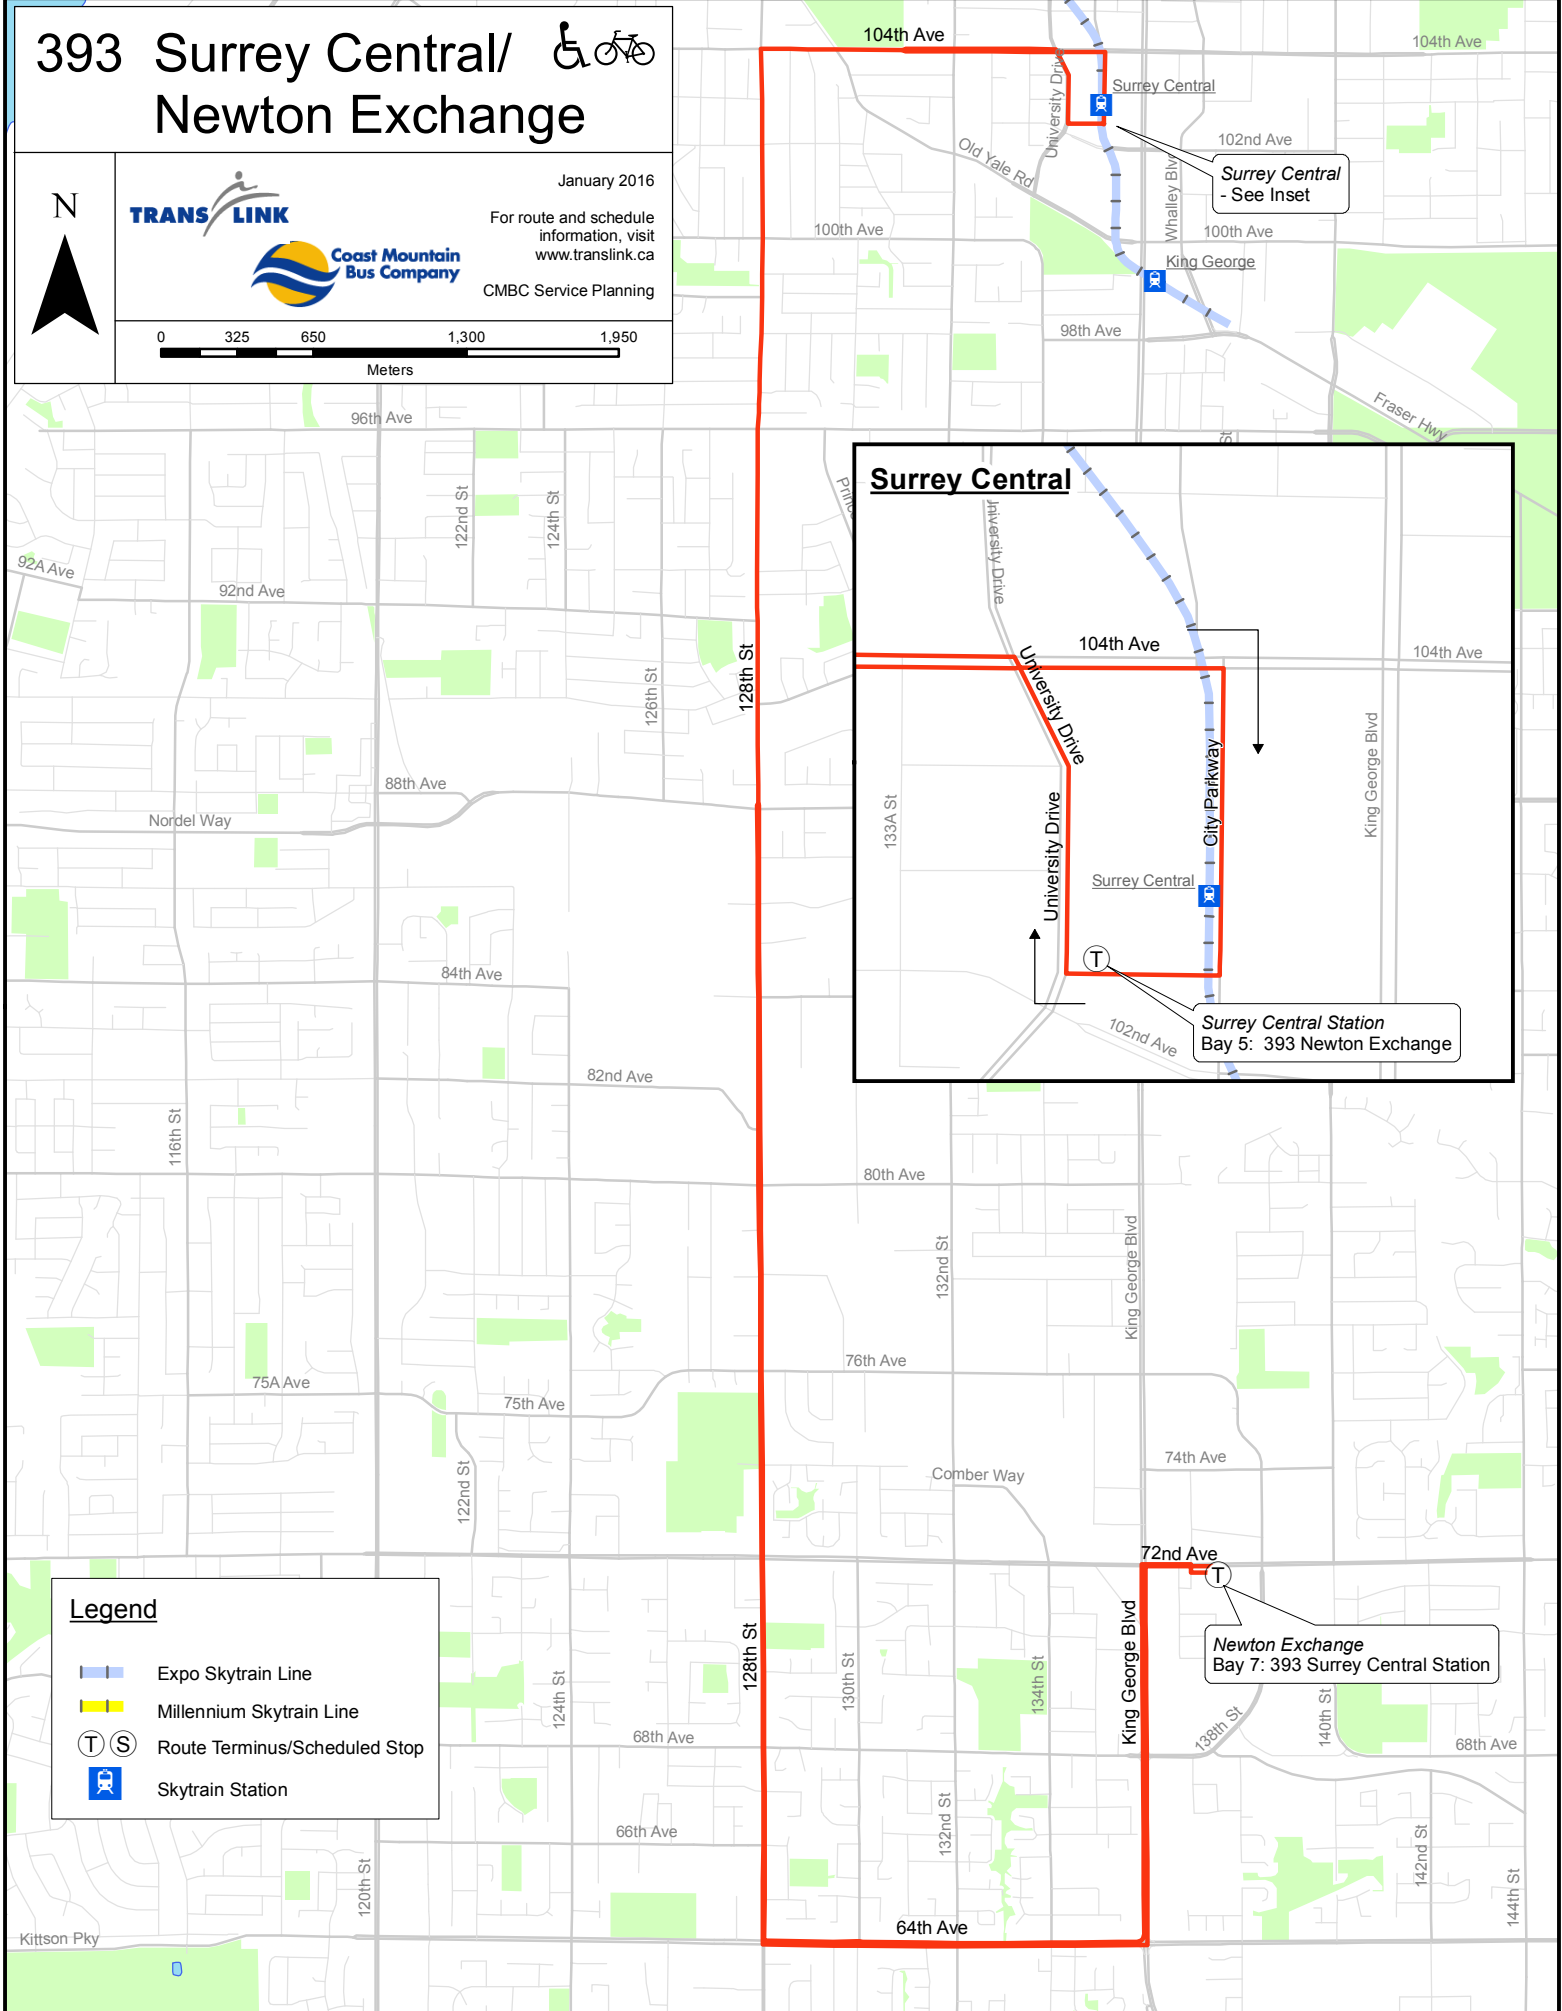

# 393 Surrey Central/ Newton Exchange

January 2016  
 For route and schedule information, visit [www.translink.ca](http://www.translink.ca)  
 CMBC Service Planning

**Legend**

-  Expo Skytrain Line
-  Millennium Skytrain Line
-  Route Terminus/Scheduled Stop
-  Skytrain Station

**Newton Exchange**  
 Bay 7: 393 Surrey Central Station