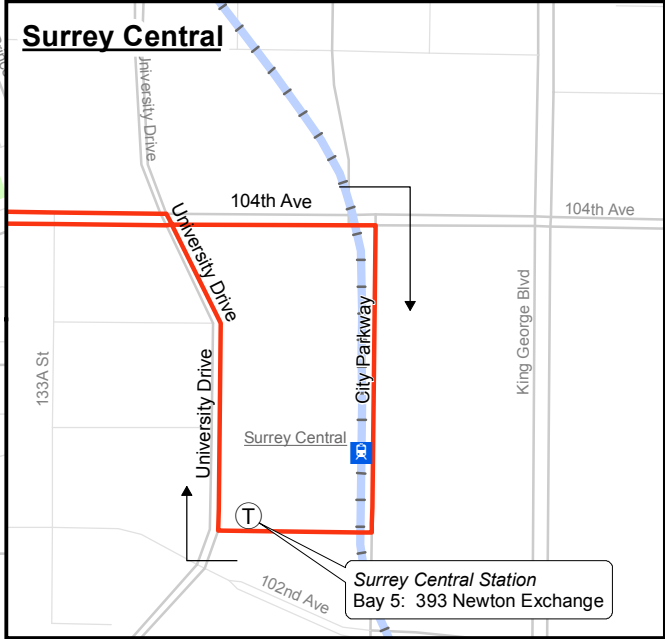

# 393 Surrey Central/ Newton Exchange

January 2016  
 For route and schedule information, visit [www.translink.ca](http://www.translink.ca)  
 CMBC Service Planning

**Legend**

-  Expo Skytrain Line
-  Millennium Skytrain Line
-  Route Terminus/Scheduled Stop
-  Skytrain Station

**Newton Exchange**  
 Bay 7: 393 Surrey Central Station