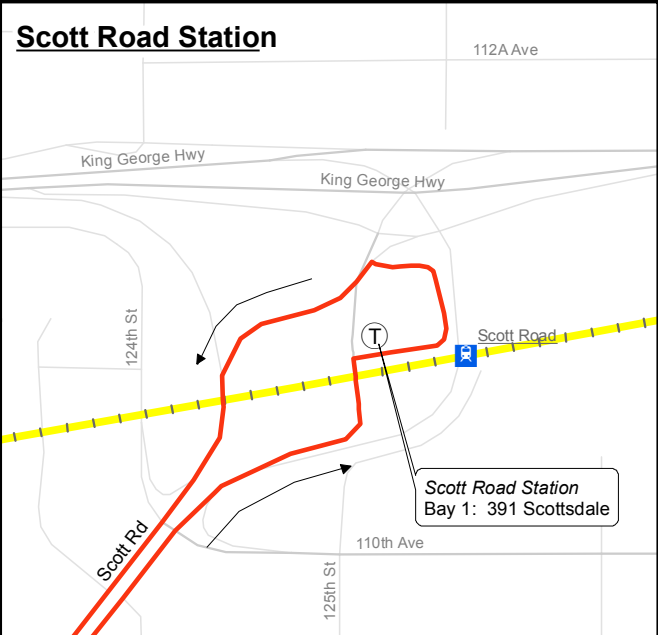

391 Scott Road Station/ Scottsdale

February 2008

For route and schedule information, visit www.translink.bc.ca

CMBC Service Planning

Legend

- Expo Skytrain Line
- Millennium Skytrain Line
- Route Terminus/Scheduled Stop
- Skytrain Station