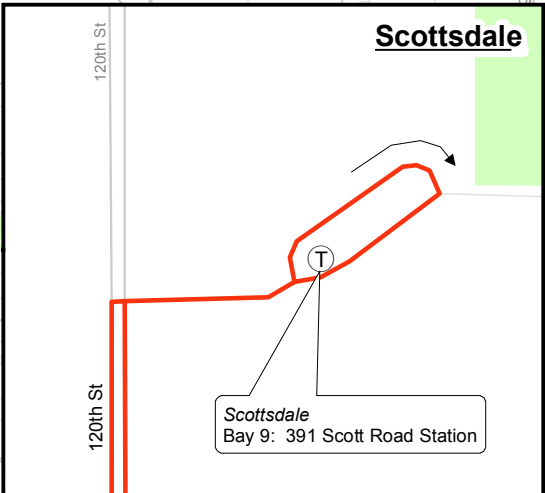

391 Scott Road Station/ Scottsdale

February 2008

For route and schedule information, visit www.translink.bc.ca

CMBC Service Planning

Legend

- Expo Skytrain Line
- Millennium Skytrain Line
- Route Terminus/Scheduled Stop
- Skytrain Station