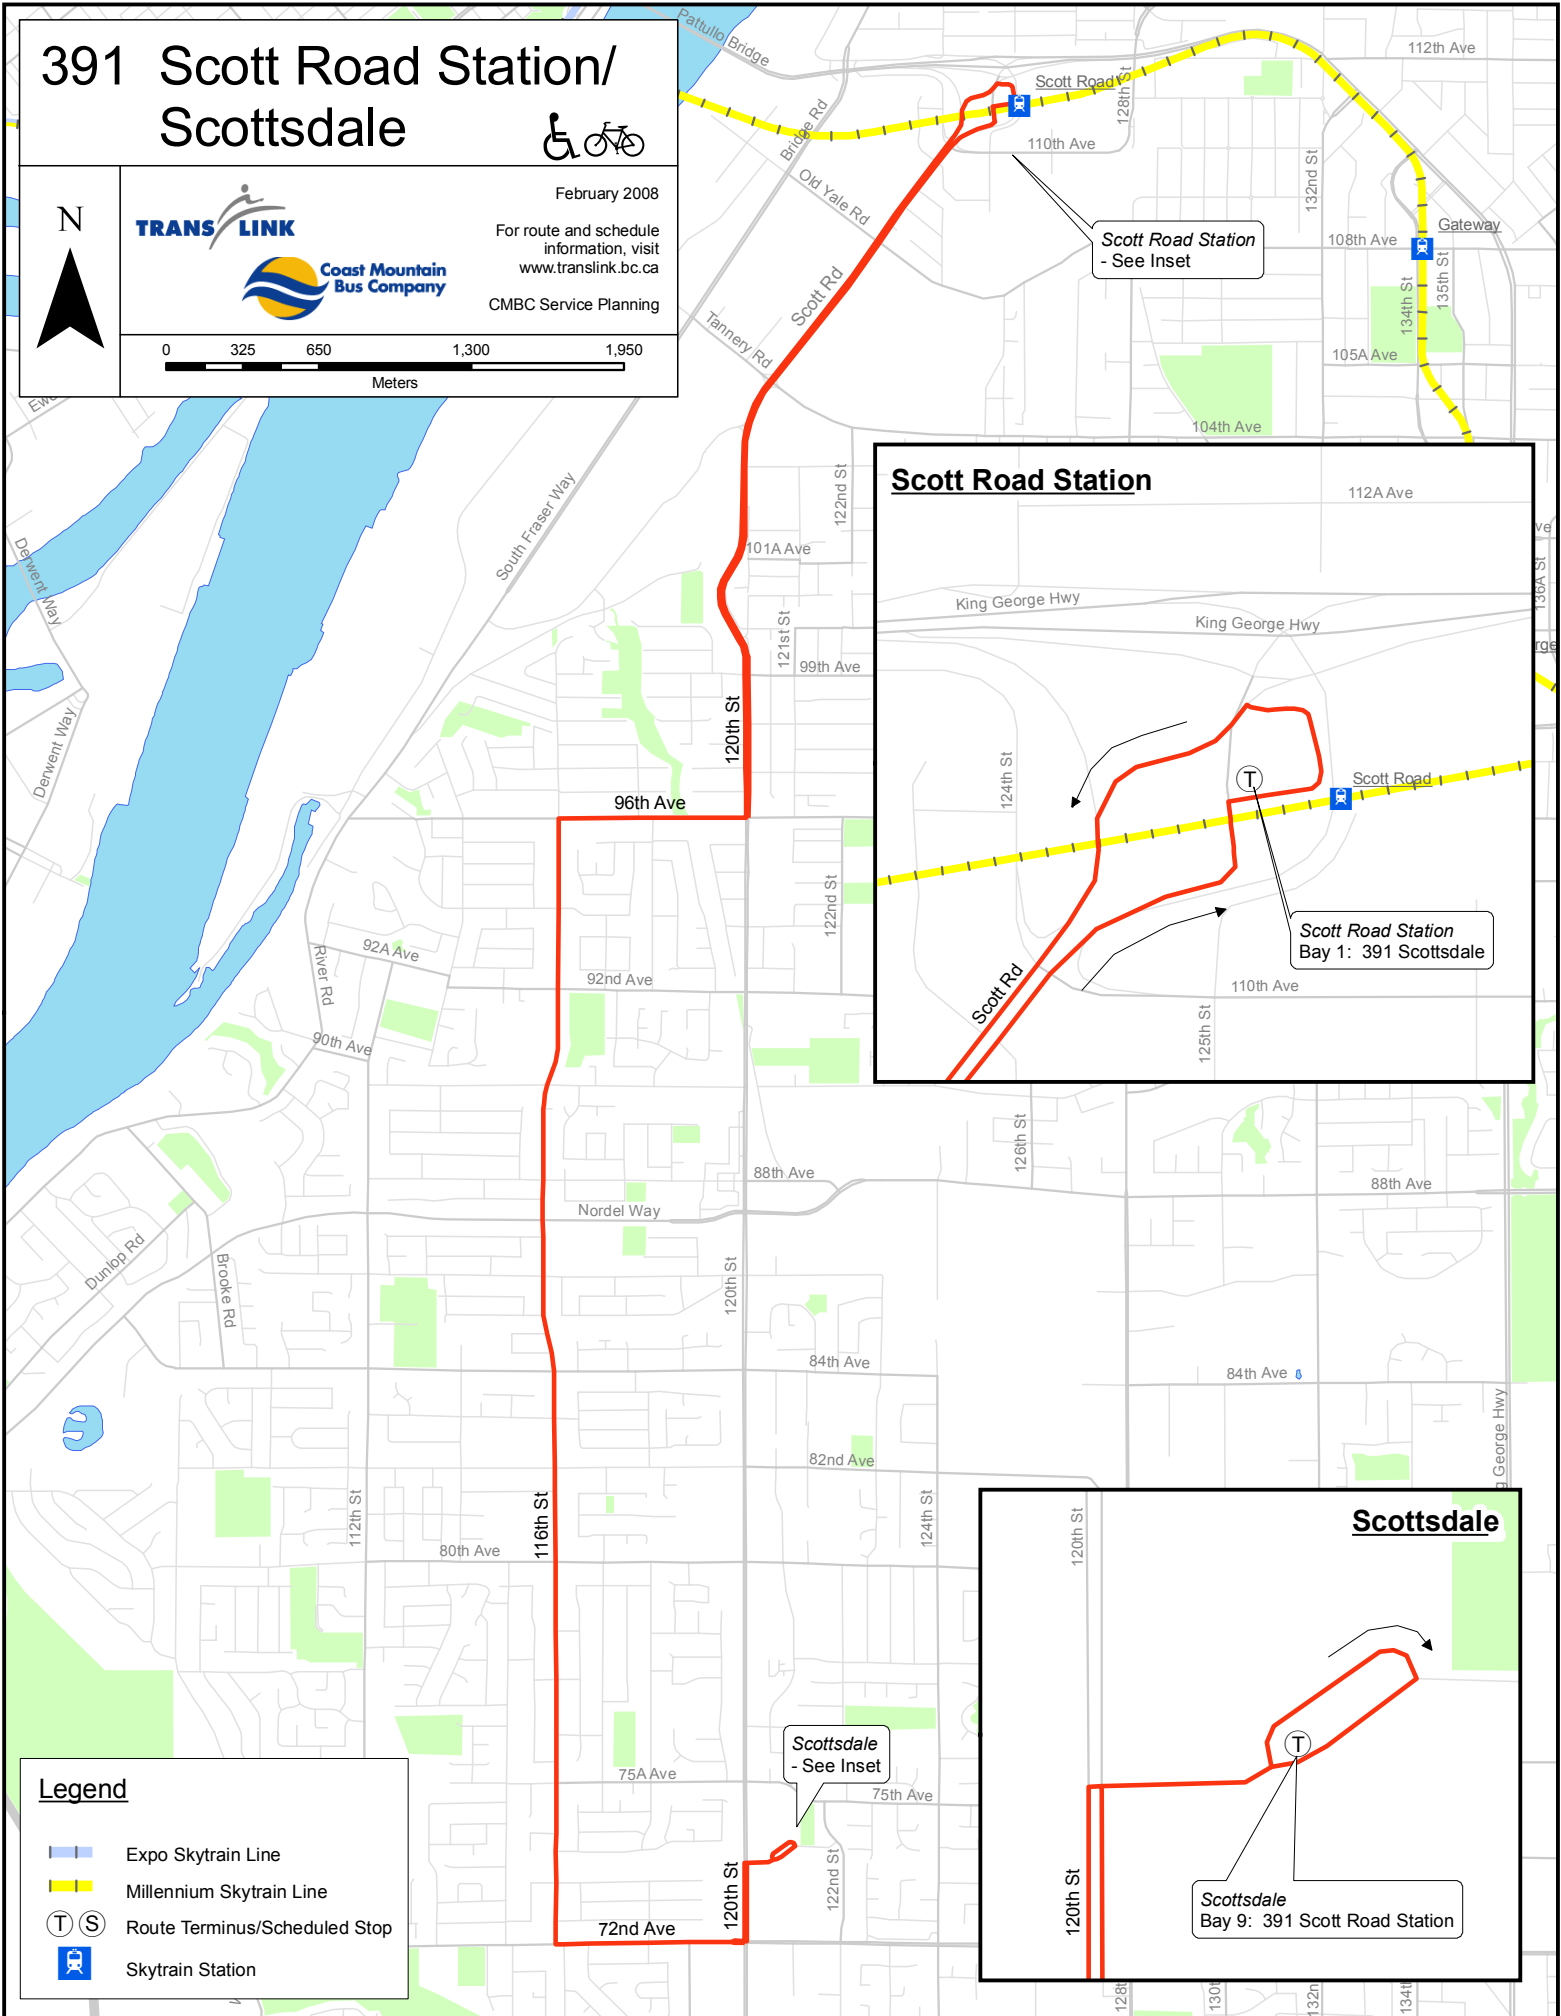

391 Scott Road Station/ Scottsdale

February 2008

For route and schedule information, visit www.translink.bc.ca

CMBC Service Planning

Legend

- Expo Skytrain Line
- Millennium Skytrain Line
- Route Terminus/Scheduled Stop
- Skytrain Station