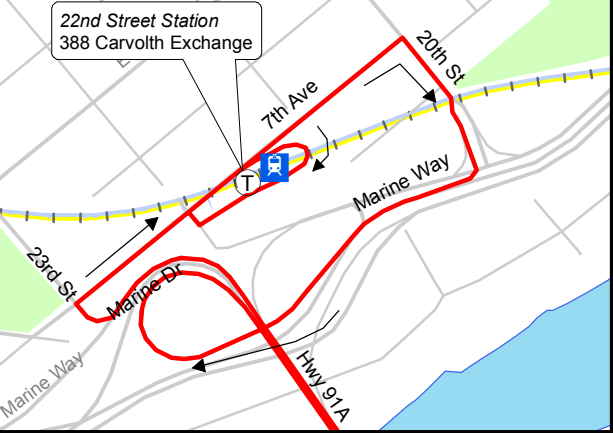

# 388 Carvolth Exchange/ 22nd Street Station

December 2012  
For route and schedule information, visit [www.translink.ca](http://www.translink.ca)  
CMBC Service Planning

## 22nd Street Station

22nd Street Station - See inset

## Walnut Grove

Carvolth Exchange  
388 22nd Street Station

Barnston - See inset

Walnut Grove - See inset

## Barnston

**Legend**

- SkyTrain Millennium Line
- SkyTrain Expo Line
- West Coast Express
- Sea Bus/Ferry
- Route Terminus/Scheduled Stop
- SkyTrain Station
- West Coast Express Station