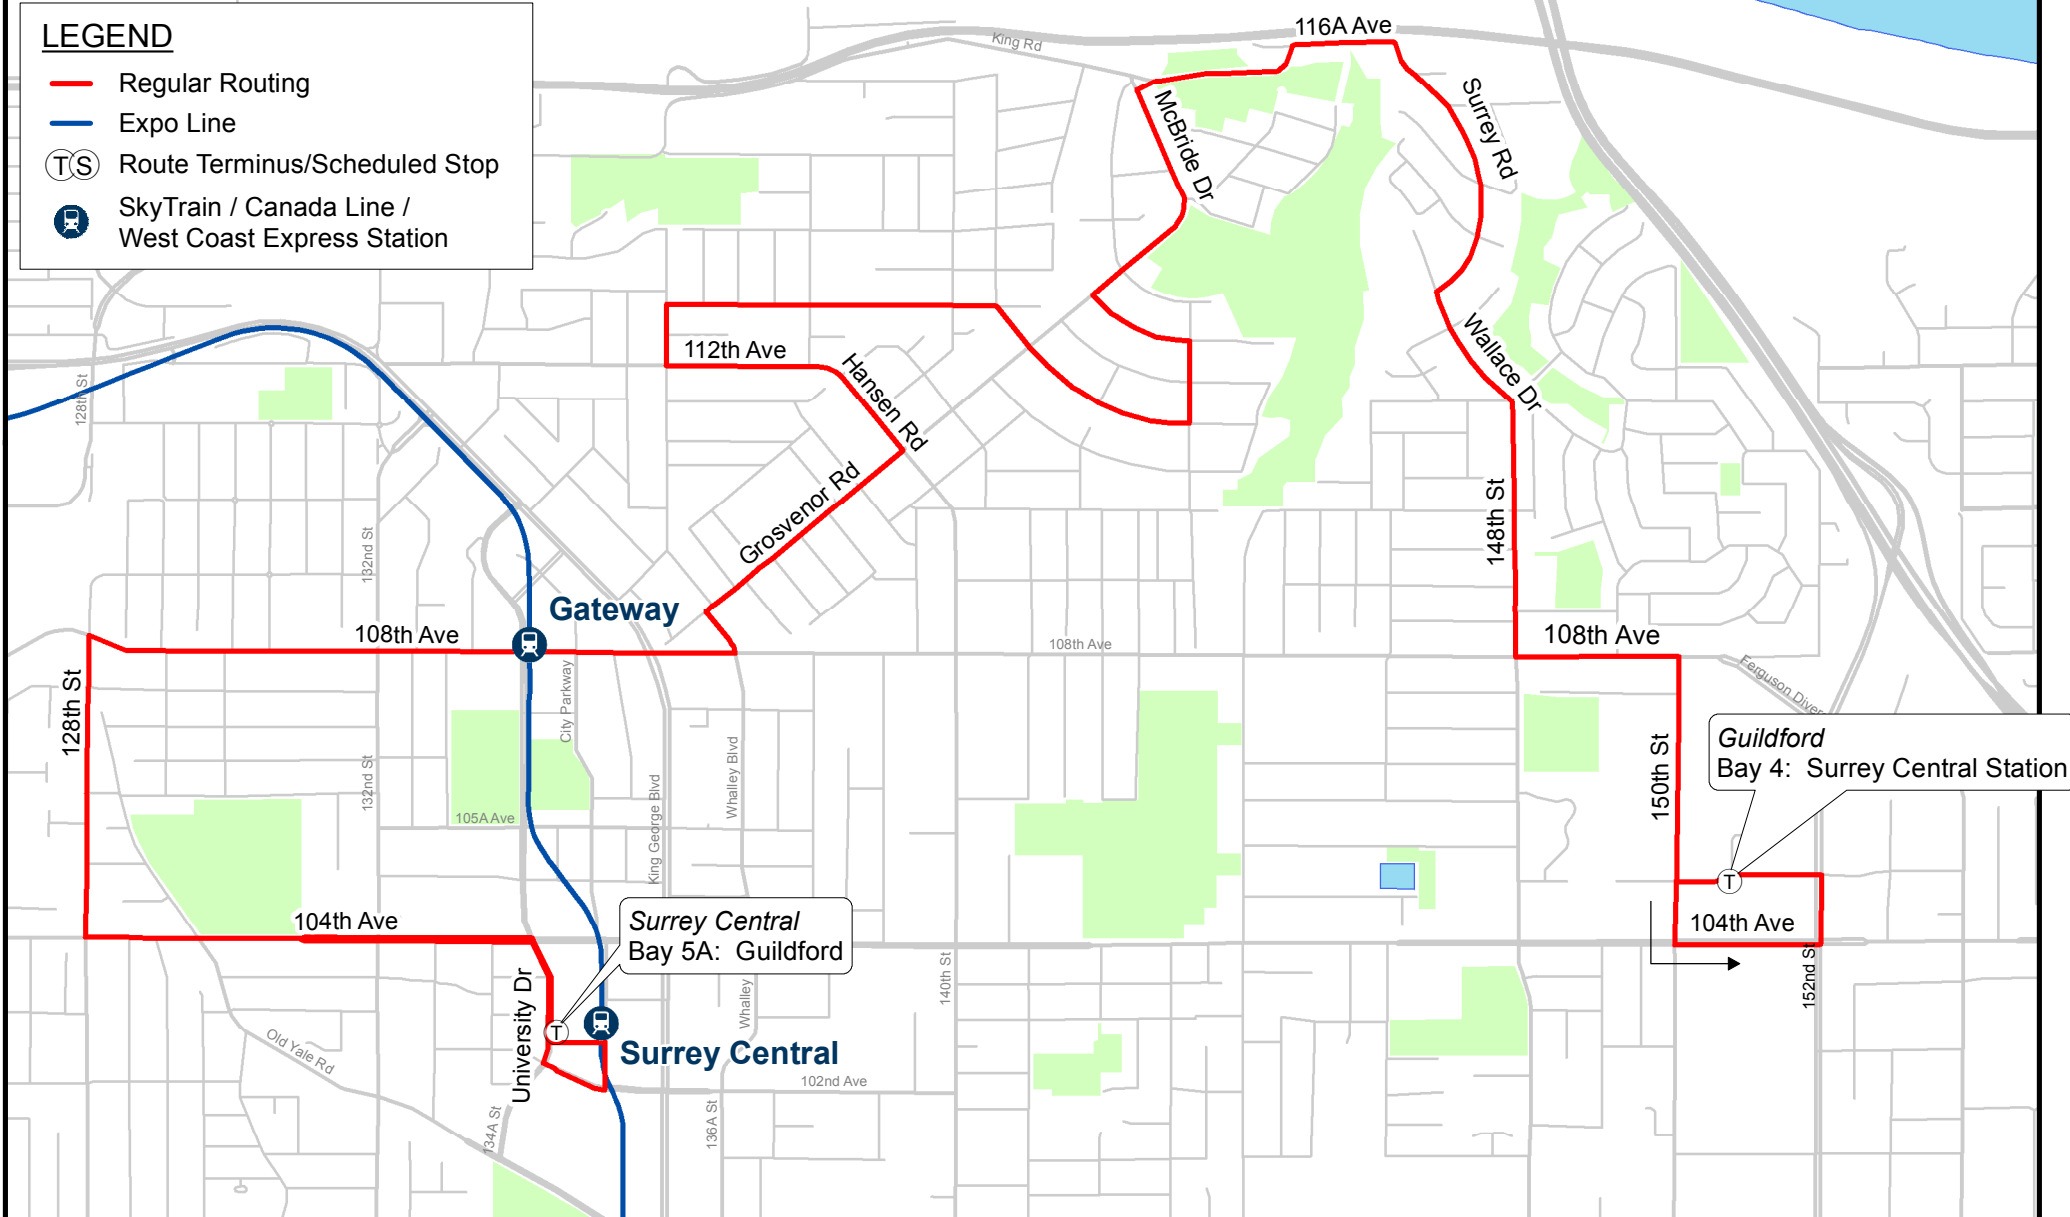

373 Surrey Central Station/Guildford

April 2017

For route and schedule information, visit www.translink.ca

CMBC Service Planning

LEGEND

- Regular Routing
- Expo Line
- Route Terminus/Scheduled Stop
- SkyTrain / Canada Line / West Coast Express Station

Guildford Bay 4: Surrey Central Station

Surrey Central Bay 5A: Guildford

Surrey Central