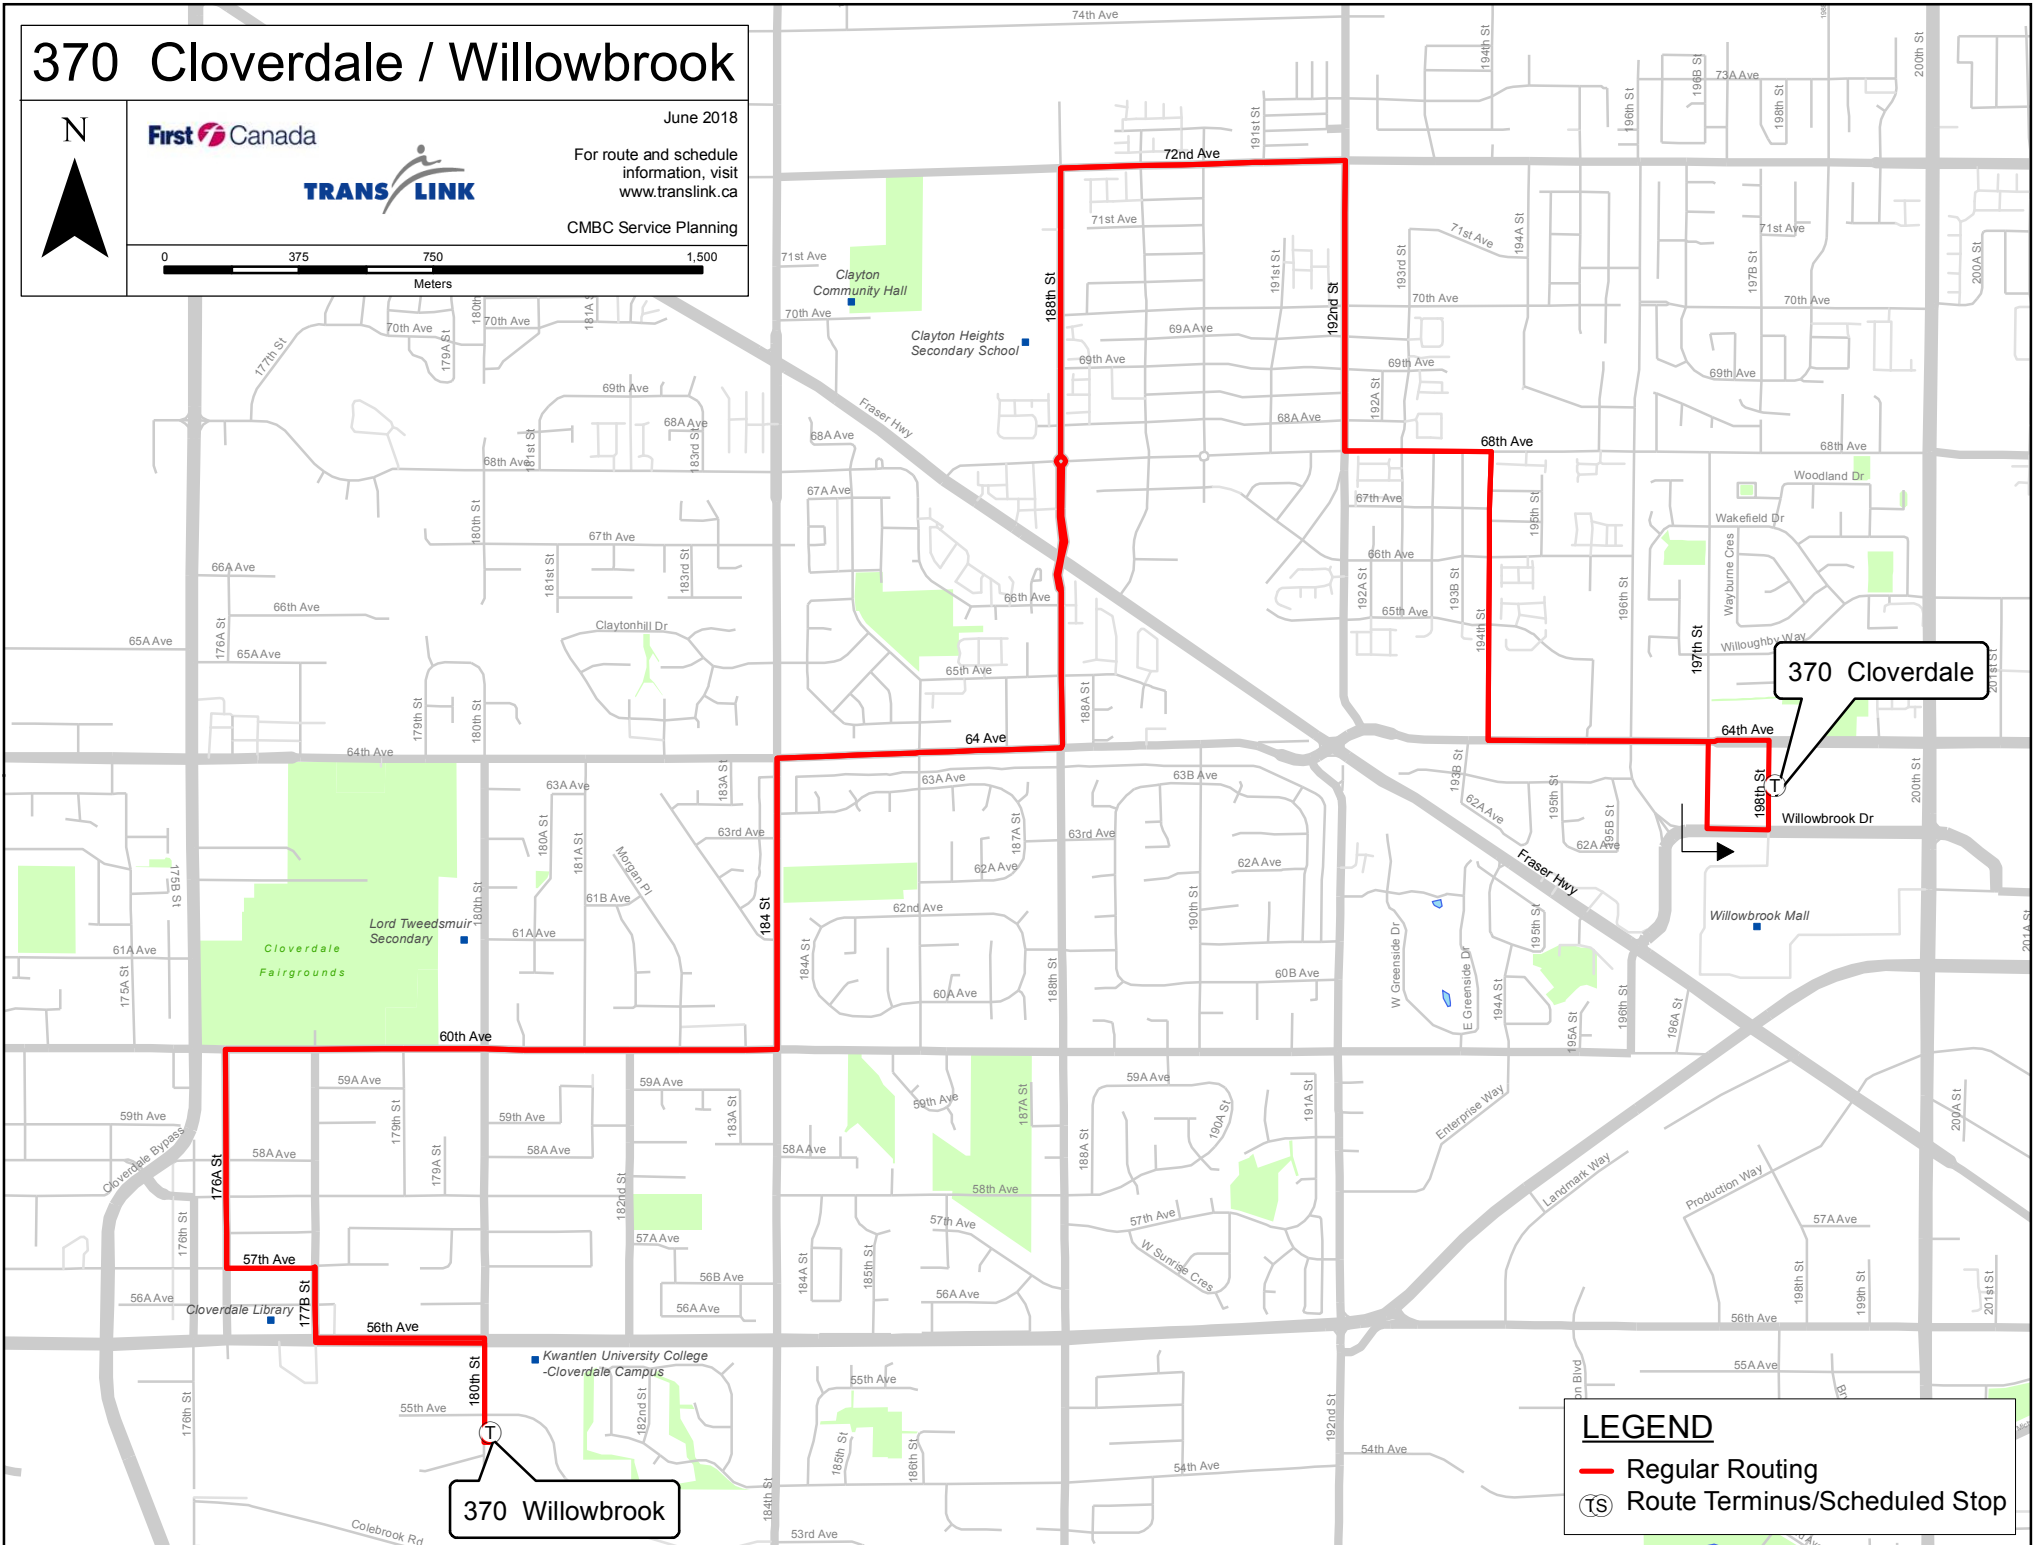

370 Cloverdale / Willowbrook

June 2018

First Canada

For route and schedule information, visit www.translink.ca

CMBC Service Planning

370 Cloverdale

370 Willowbrook

LEGEND

- Regular Routing
- Route Terminus/Scheduled Stop