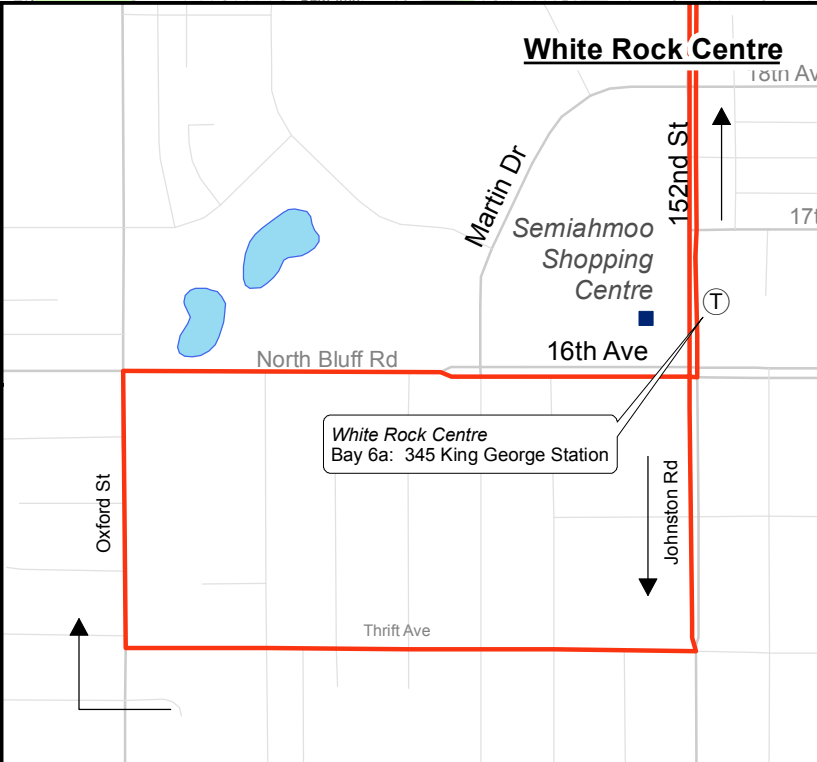

# 345 White Rock Centre/ King George Station

February 2016

For route and schedule information, visit [www.translink.ca](http://www.translink.ca)

CMBC Service Planning

**Legend**

-  Expo Skytrain Line
-  Millennium Skytrain Line
-  Route Terminus/Scheduled Stop
-  Skytrain Station