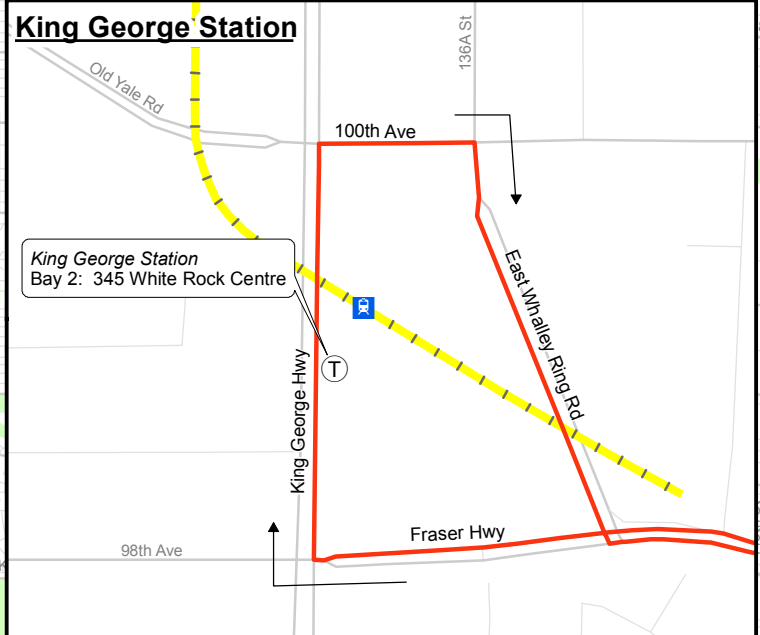

# 345 White Rock Centre/ King George Station

February 2016

For route and schedule information, visit [www.translink.ca](http://www.translink.ca)

CMBC Service Planning

**Legend**

-  Expo Skytrain Line
-  Millennium Skytrain Line
-  Route Terminus/Scheduled Stop
-  Skytrain Station