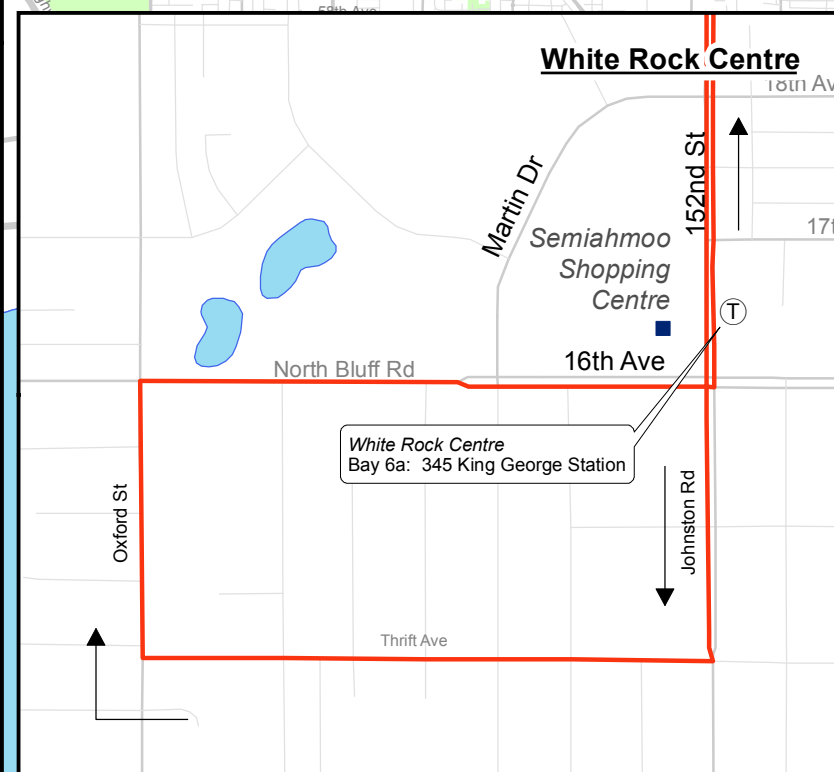

# 345 White Rock Centre/ King George Station

February 2016

For route and schedule information, visit [www.translink.ca](http://www.translink.ca)

CMBC Service Planning

**Legend**

-  Expo Skytrain Line
-  Millennium Skytrain Line
-  Route Terminus/Scheduled Stop
-  Skytrain Station