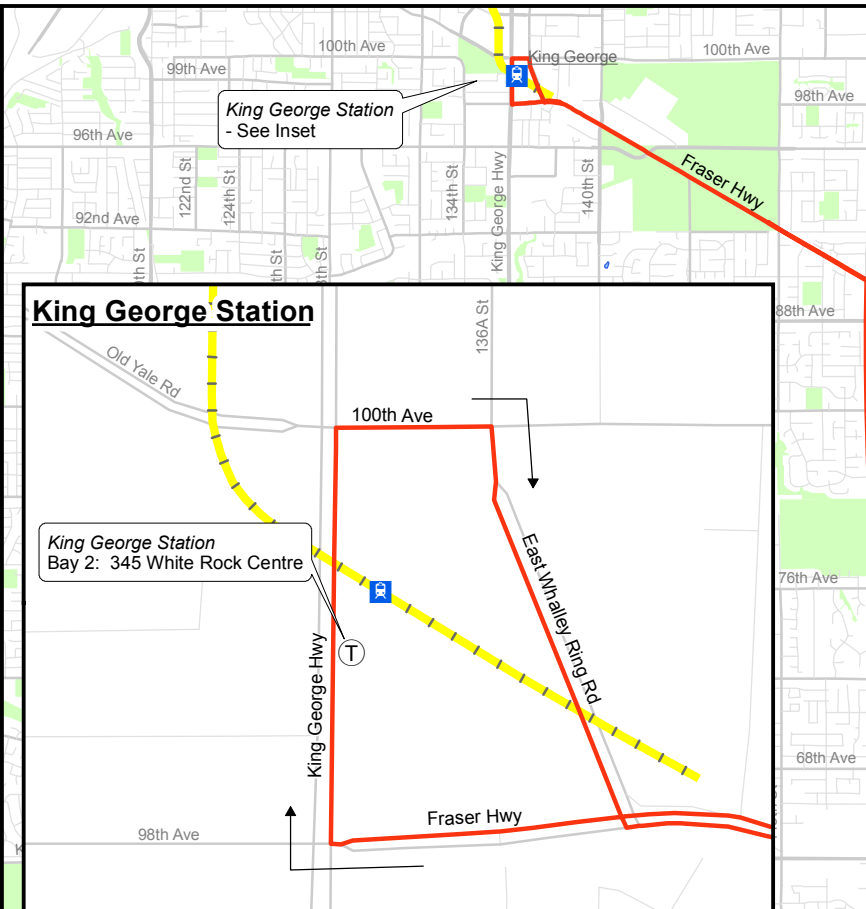

# 345 White Rock Centre/ King George Station

February 2016

For route and schedule information, visit [www.translink.ca](http://www.translink.ca)

CMBC Service Planning

**Legend**

-  Expo Skytrain Line
-  Millennium Skytrain Line
-  Route Terminus/Scheduled Stop
-  Skytrain Station