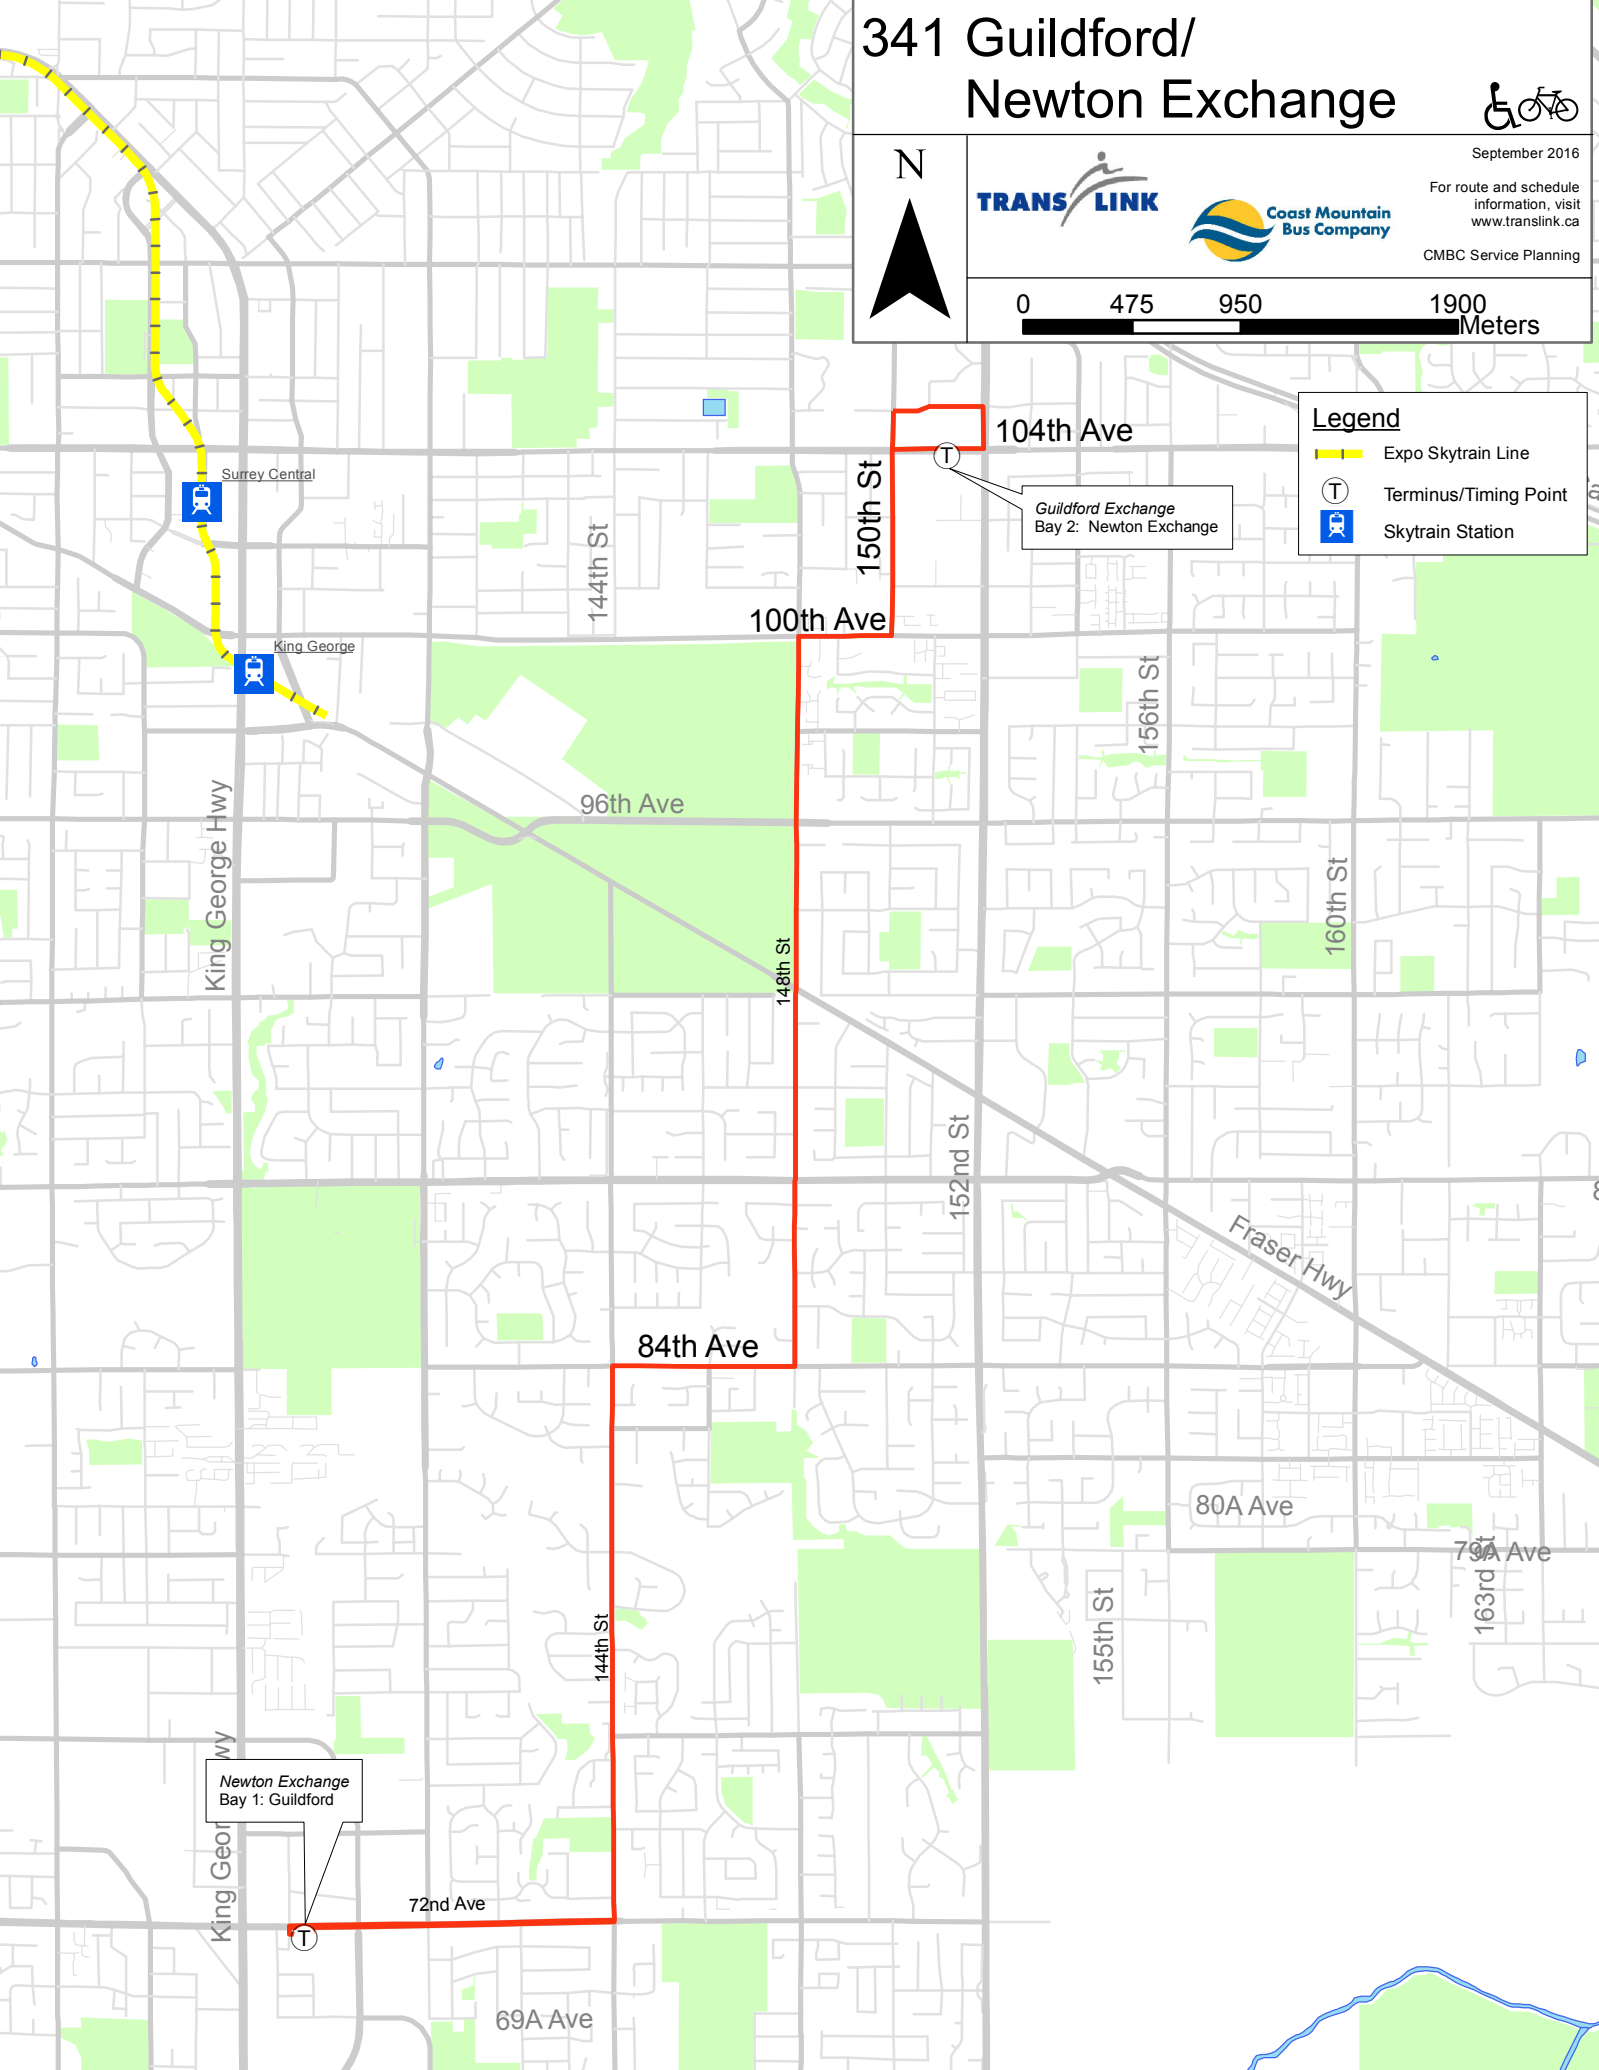

341 Guildford/ Newton Exchange

September 2016

For route and schedule information, visit www.translink.ca

CMBC Service Planning

Legend

- Expo Skytrain Line
- Terminus/Timing Point
- Skytrain Station

Surrey Central

King George

King George Hwy

King George Hwy

144th St

100th Ave

96th Ave

84th Ave

72nd Ave

69A Ave

104th Ave

150th St

Guildford Exchange
Bay 2: Newton Exchange

148th St

152nd St

Fraser Hwy

80A Ave

144th St

155th St

79th Ave

163rd

Newton Exchange
Bay 1: Guildford