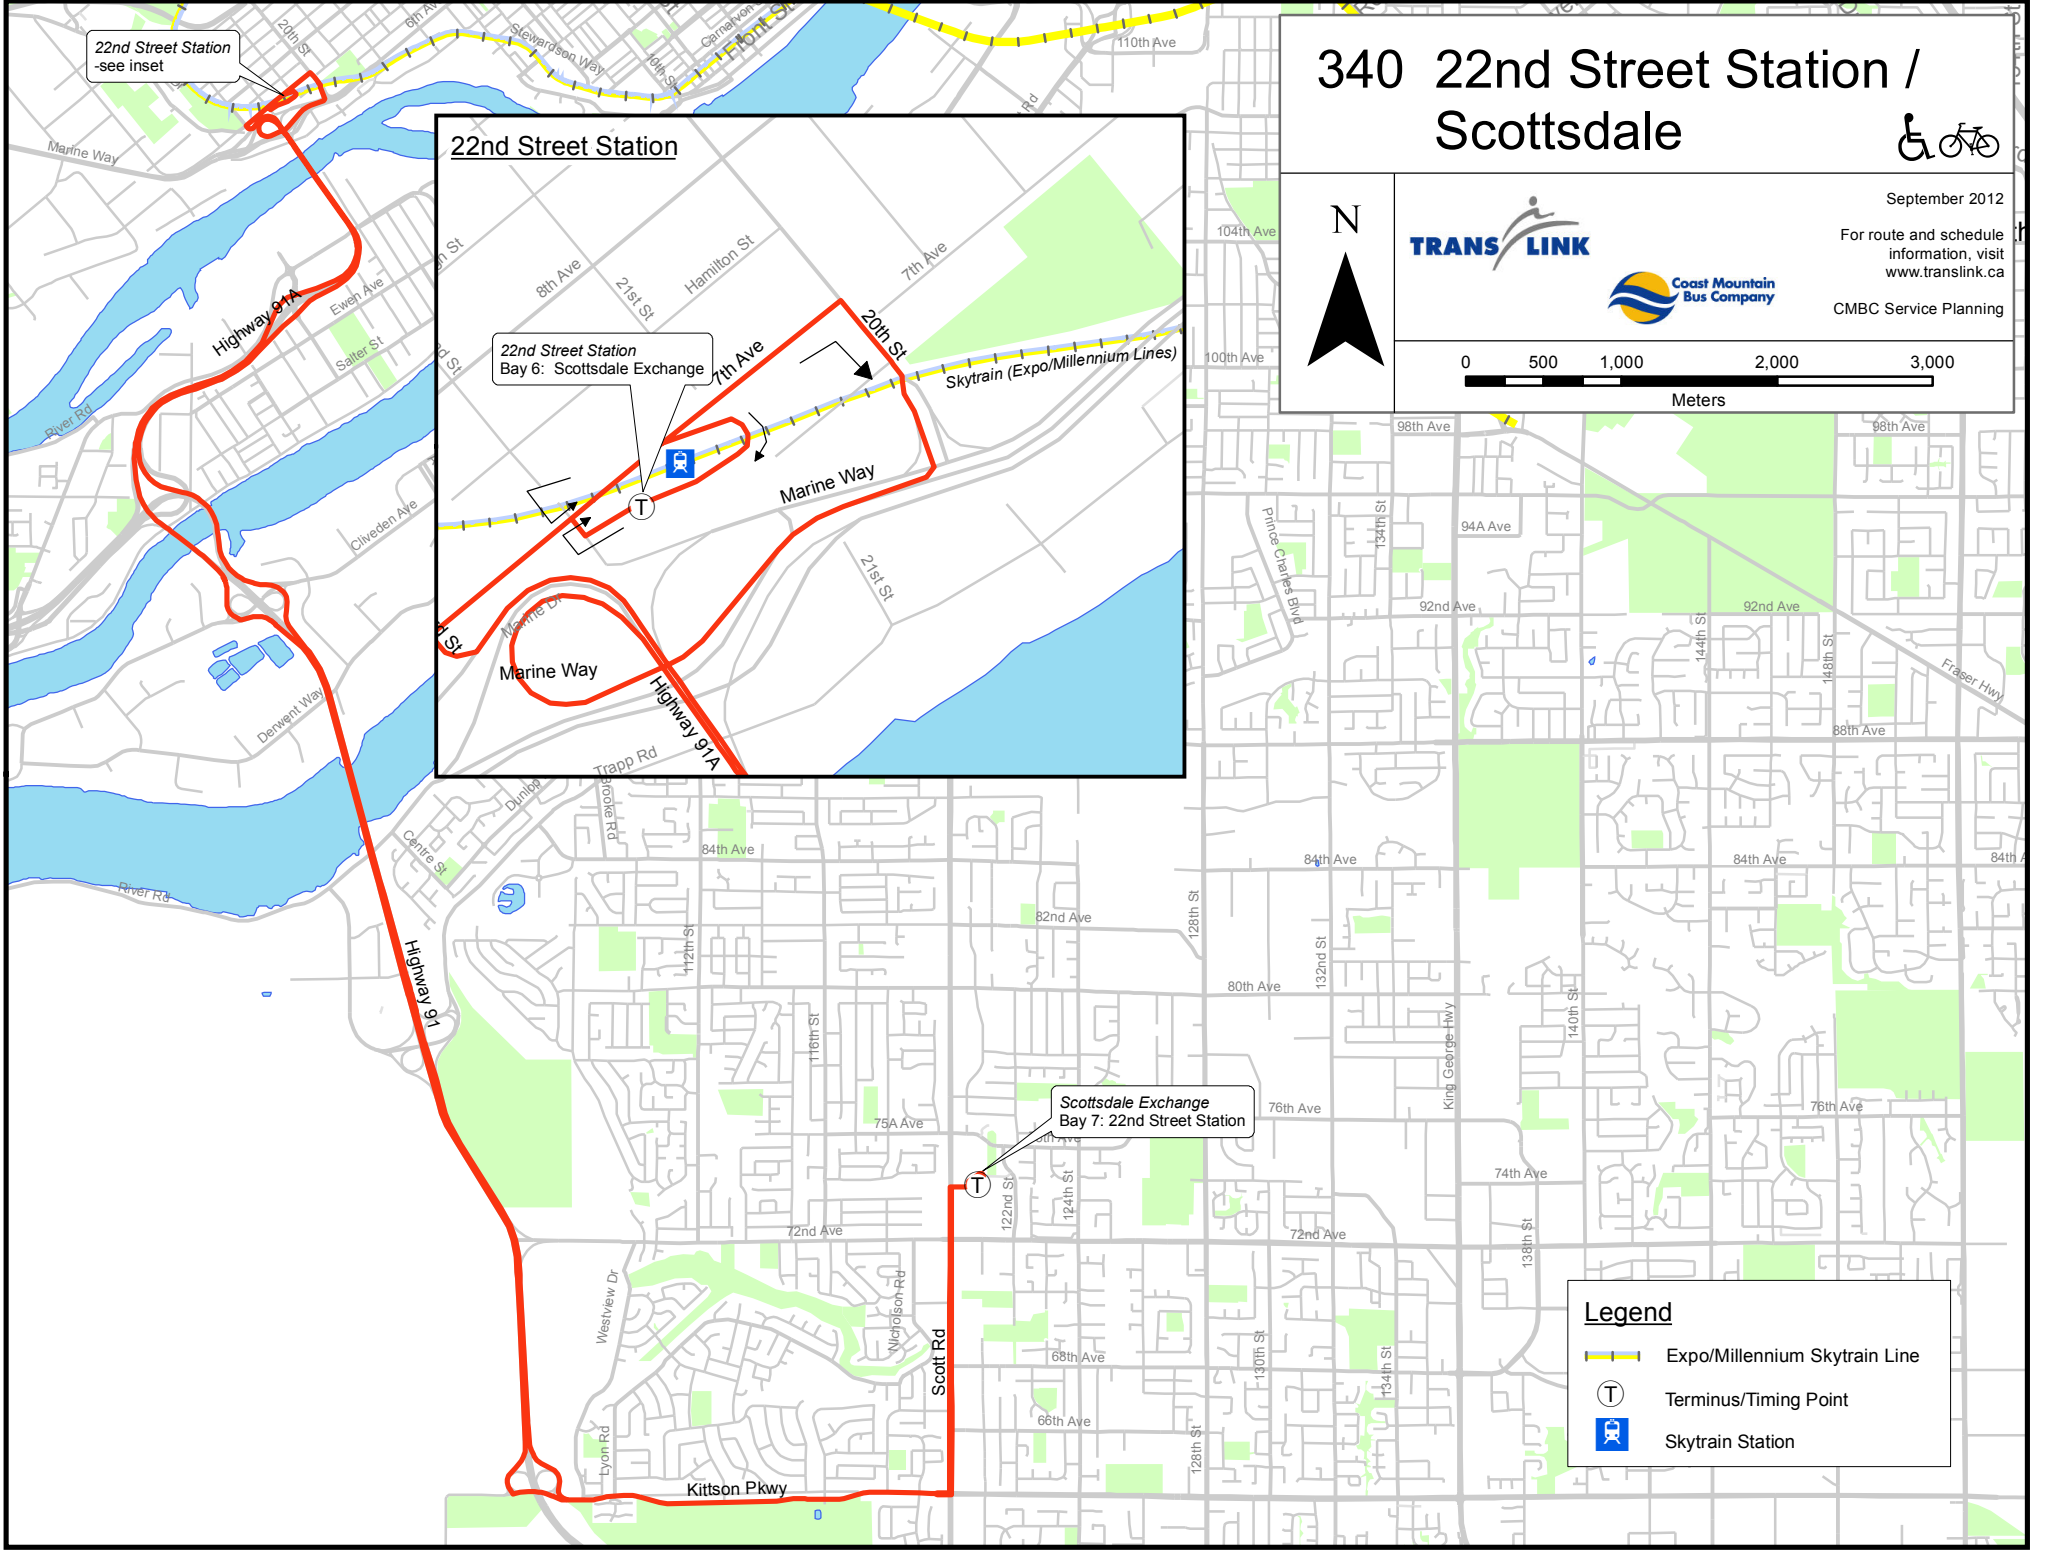

22nd Street Station
-see inset

22nd Street Station

22nd Street Station
Bay 6: Scottsdale Exchange

Scottsdale Exchange
Bay 7: 22nd Street Station

340 22nd Street Station / Scottsdale

September 2012

For route and schedule
information, visit
www.translink.ca

CMBC Service Planning

Legend

- Expo/Millennium Skytrain Line
- Terminus/Timing Point
- Skytrain Station