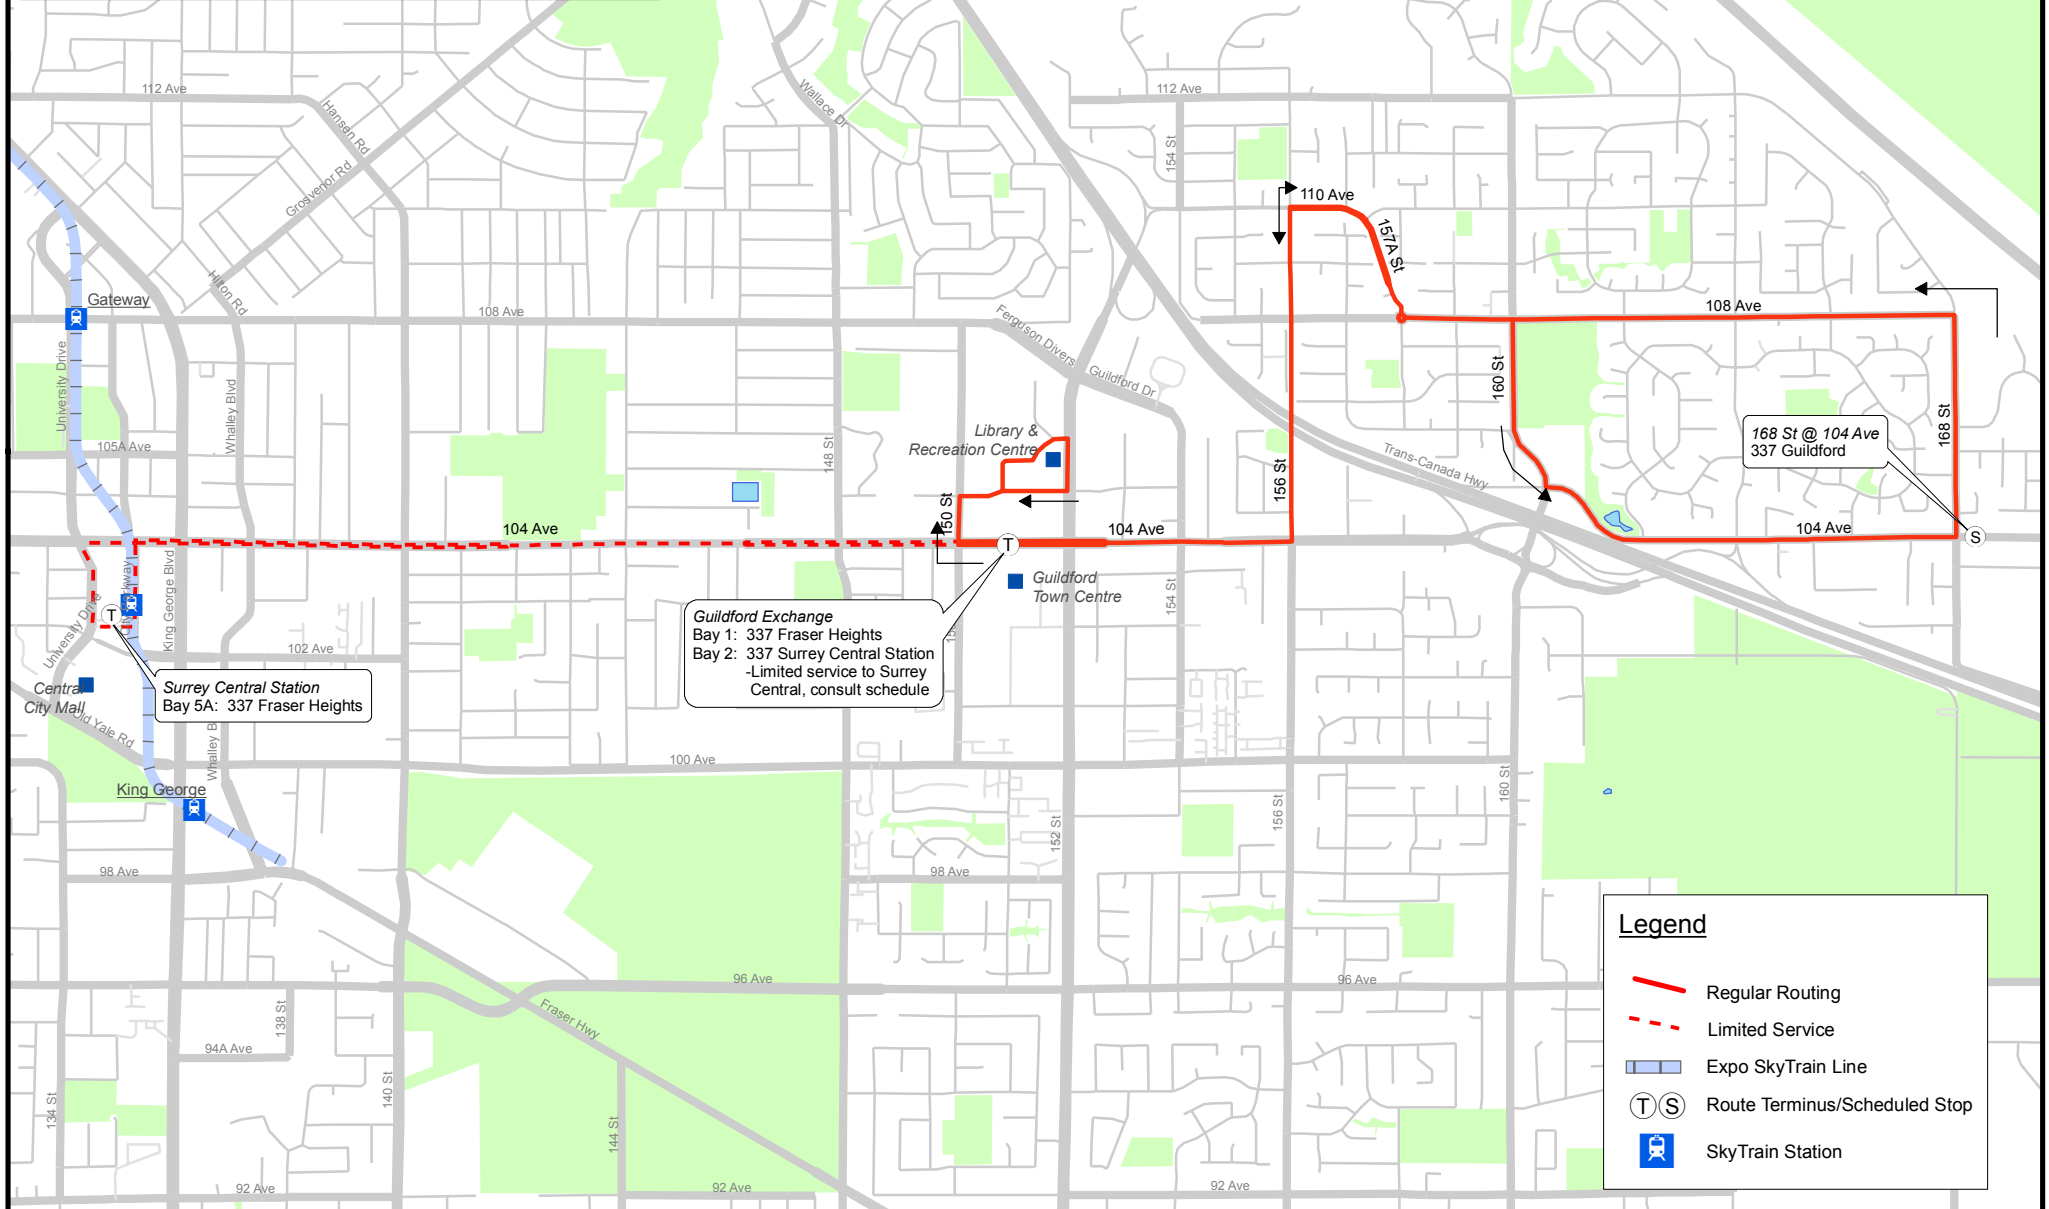

337 Fraser Heights/Guildford/ Surrey Central Station

October 2016
For route and schedule information, visit www.translink.ca
CMBC Service Planning

Legend

- Regular Routing
- Limited Service
- Expo SkyTrain Line
- Route Terminus/Scheduled Stop
- SkyTrain Station