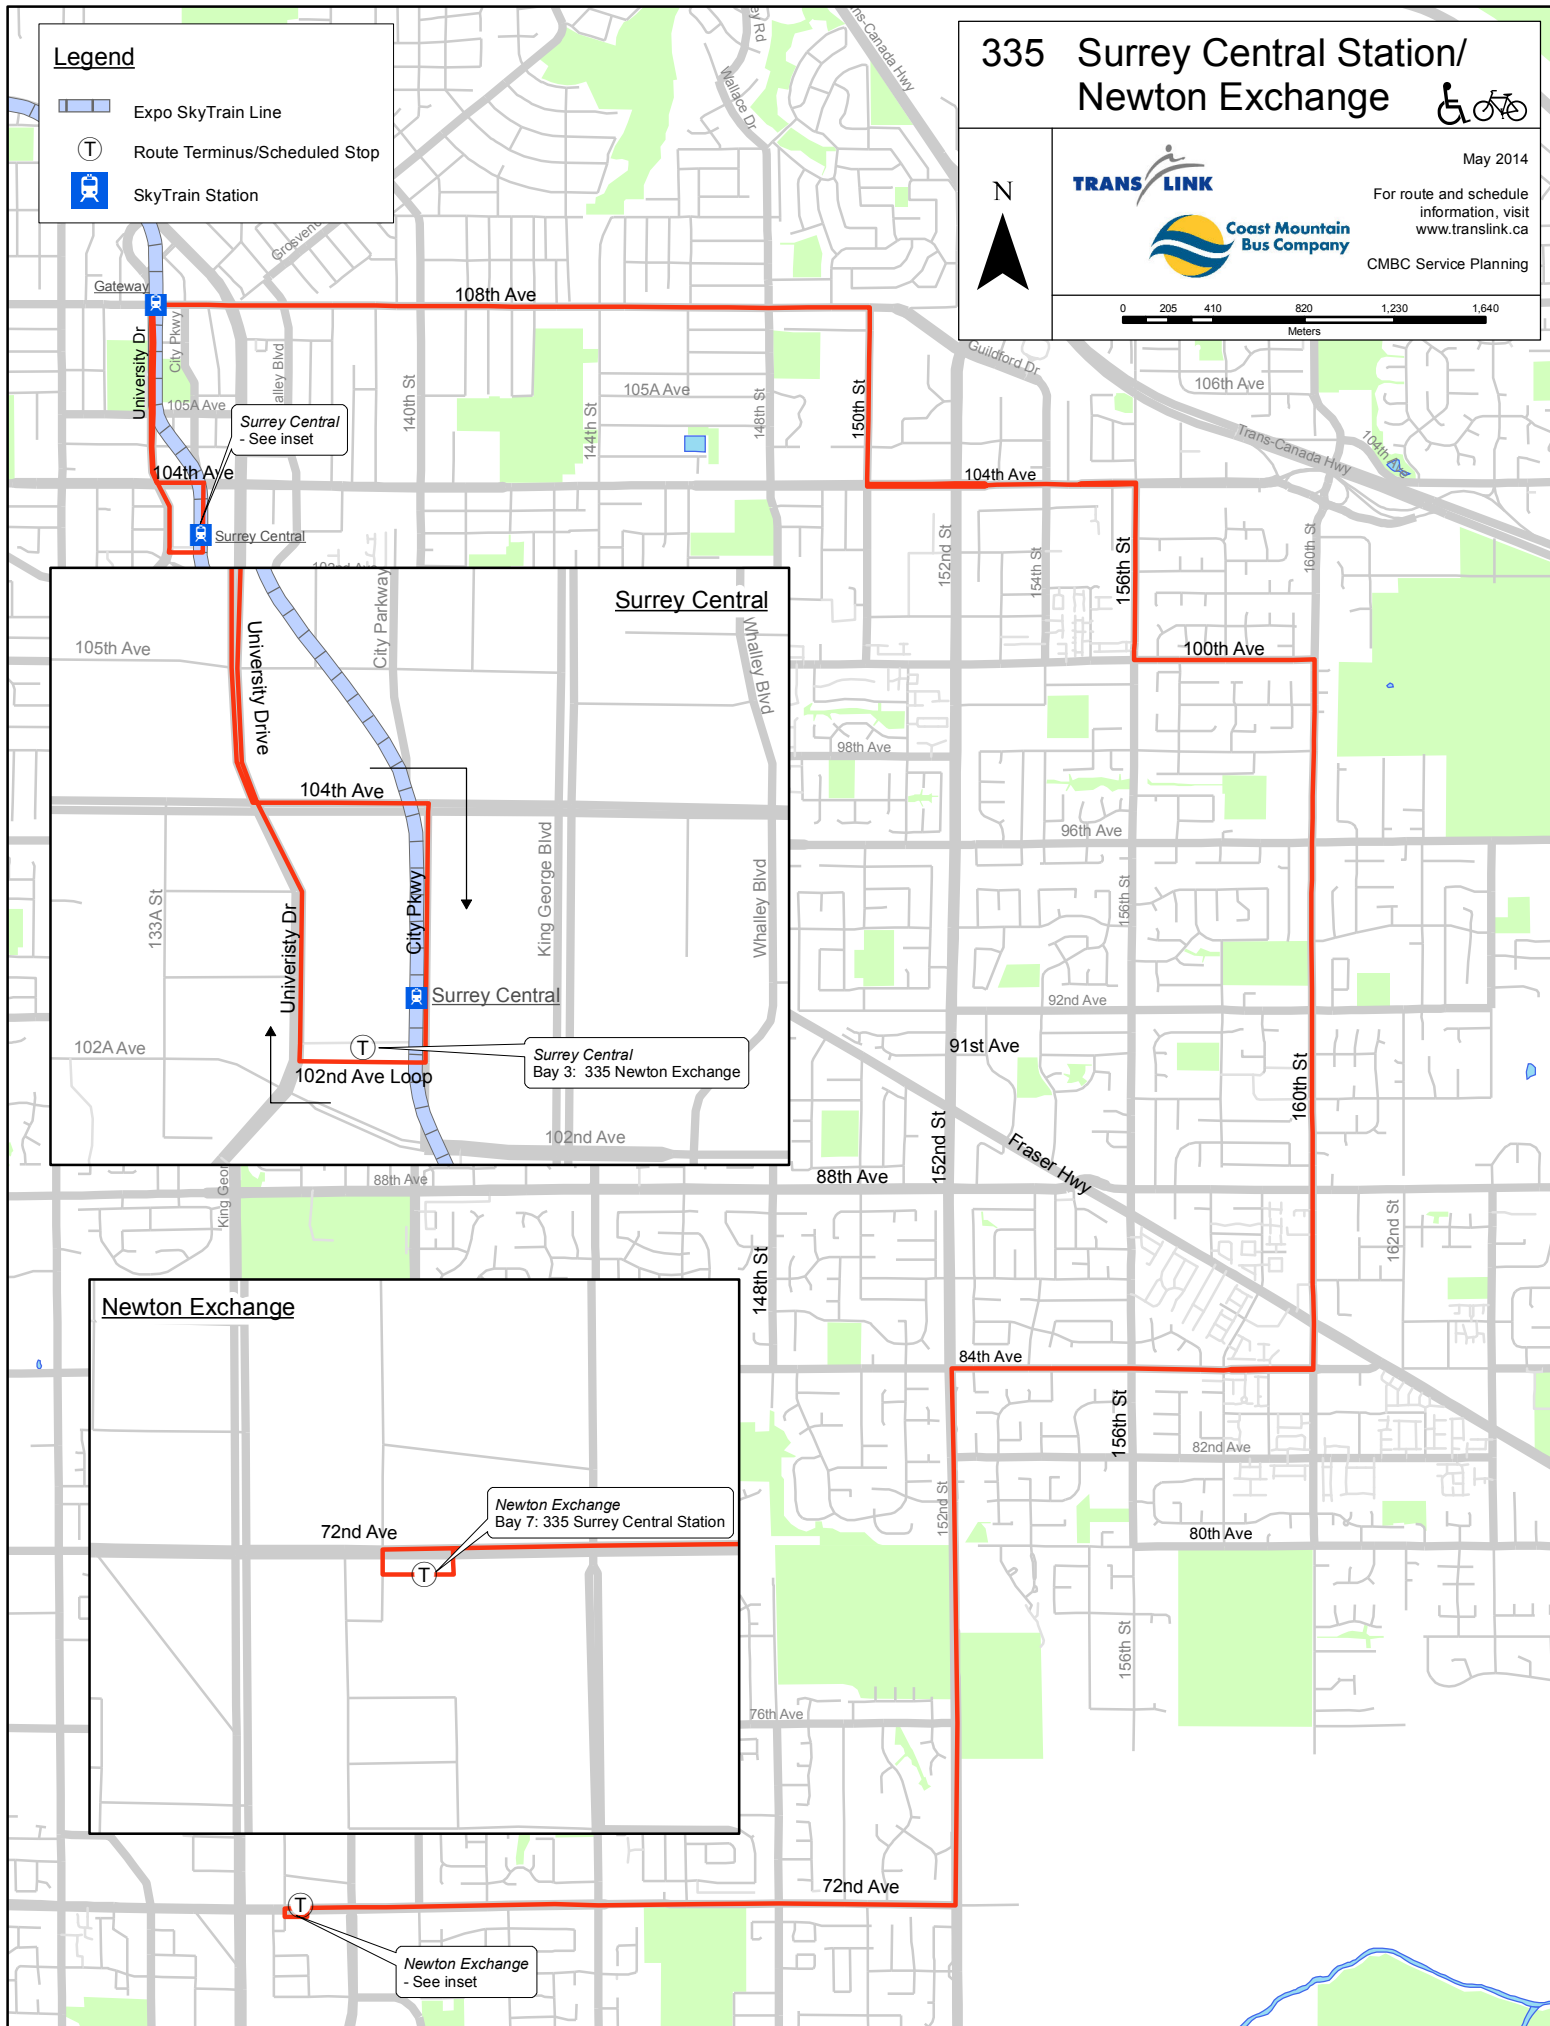

**Legend**

-  Expo SkyTrain Line
-  Route Terminus/Scheduled Stop
-  SkyTrain Station

# 335 Surrey Central Station/ Newton Exchange

May 2014

For route and schedule information, visit [www.translink.ca](http://www.translink.ca)

CMBC Service Planning

Surrey Central - See inset

## Surrey Central

Surrey Central Bay 3: 335 Newton Exchange

## Newton Exchange

Newton Exchange Bay 7: 335 Surrey Central Station

Newton Exchange - See inset