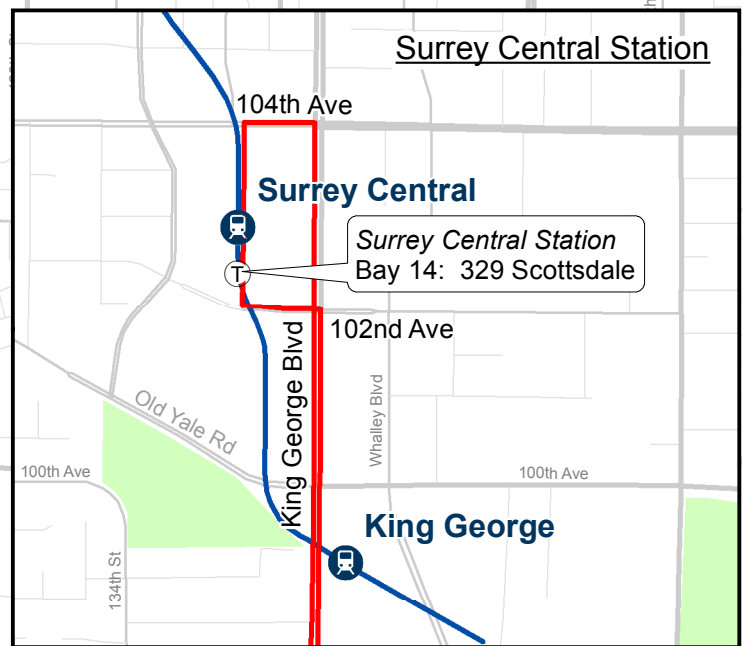

329 Surrey Central Station/ Scottsdale

October 2017

For route and schedule information, visit www.translink.ca

CMBC Service Planning

Surrey Central Station - See Inset

Surrey Central

King George

Scottsdale - See Inset