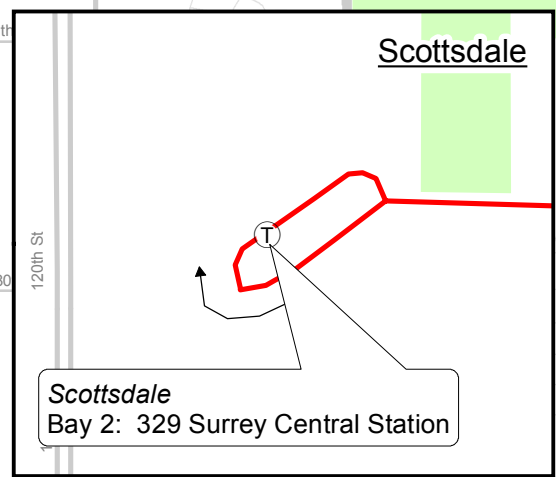

329 Surrey Central Station/ Scottsdale

October 2017

For route and schedule information, visit www.translink.ca

CMBC Service Planning

Surrey Central Station - See Inset

Surrey Central

King George

Scottsdale - See Inset