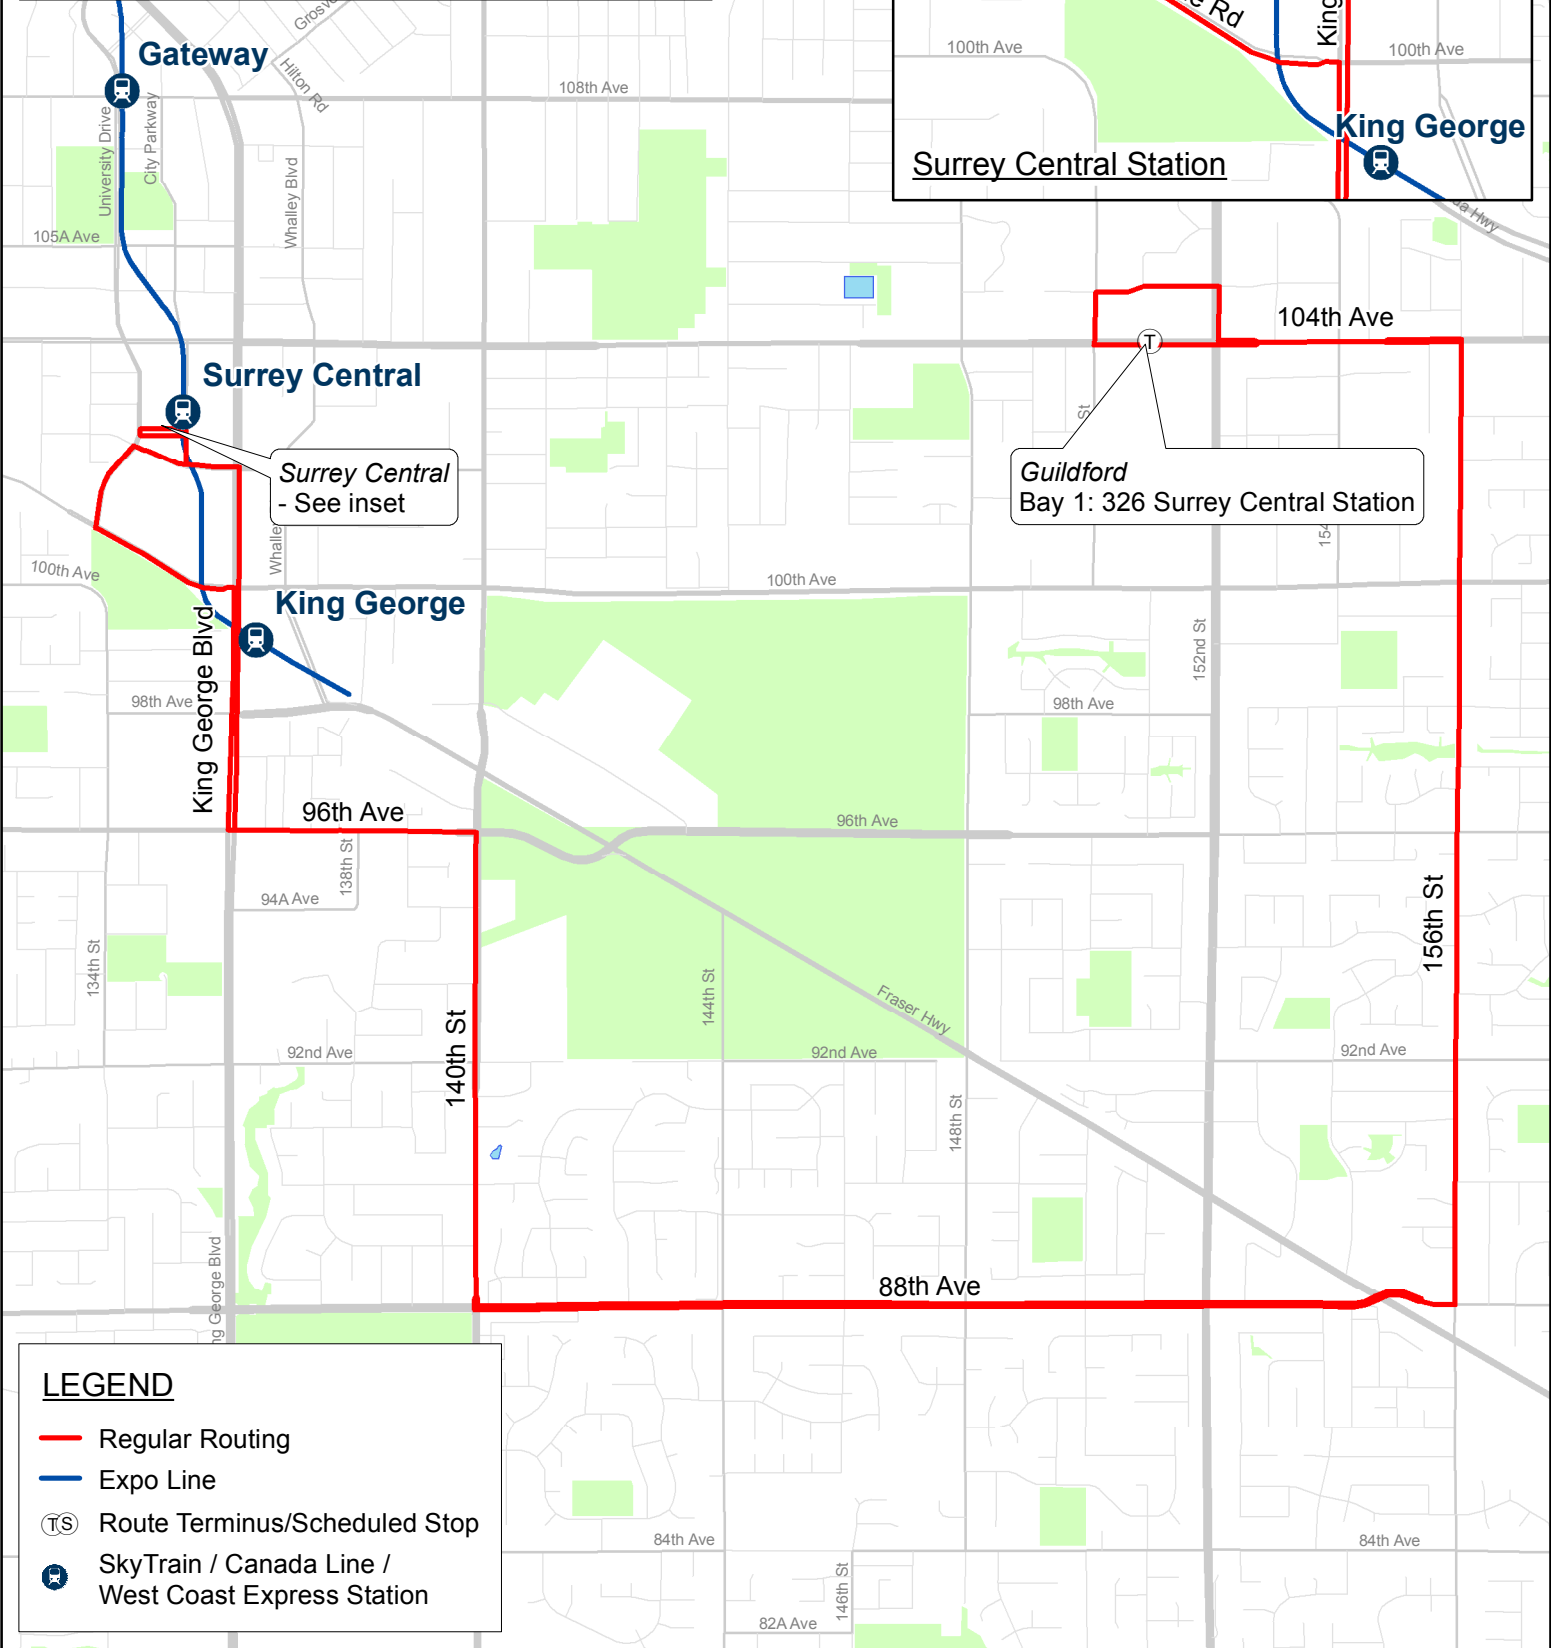

# 326 Surrey Central Station/ Guildford

October 2017

For route and schedule information, visit [www.translink.ca](http://www.translink.ca)

CMBC Service Planning

## LEGEND

- Regular Routing
- Expo Line
- Route Terminus/Scheduled Stop
- SkyTrain / Canada Line / West Coast Express Station