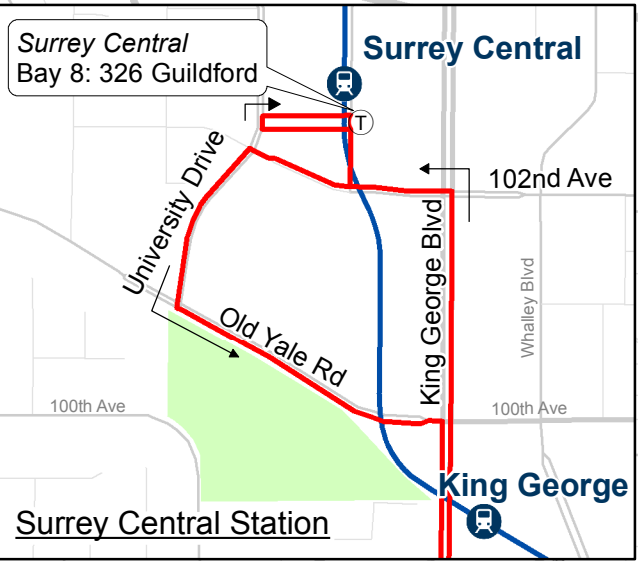

# 326 Surrey Central Station/ Guildford

October 2017

For route and schedule information, visit [www.translink.ca](http://www.translink.ca)

CMBC Service Planning

## LEGEND

- Regular Routing
- Expo Line
- Route Terminus/Scheduled Stop
- SkyTrain / Canada Line / West Coast Express Station