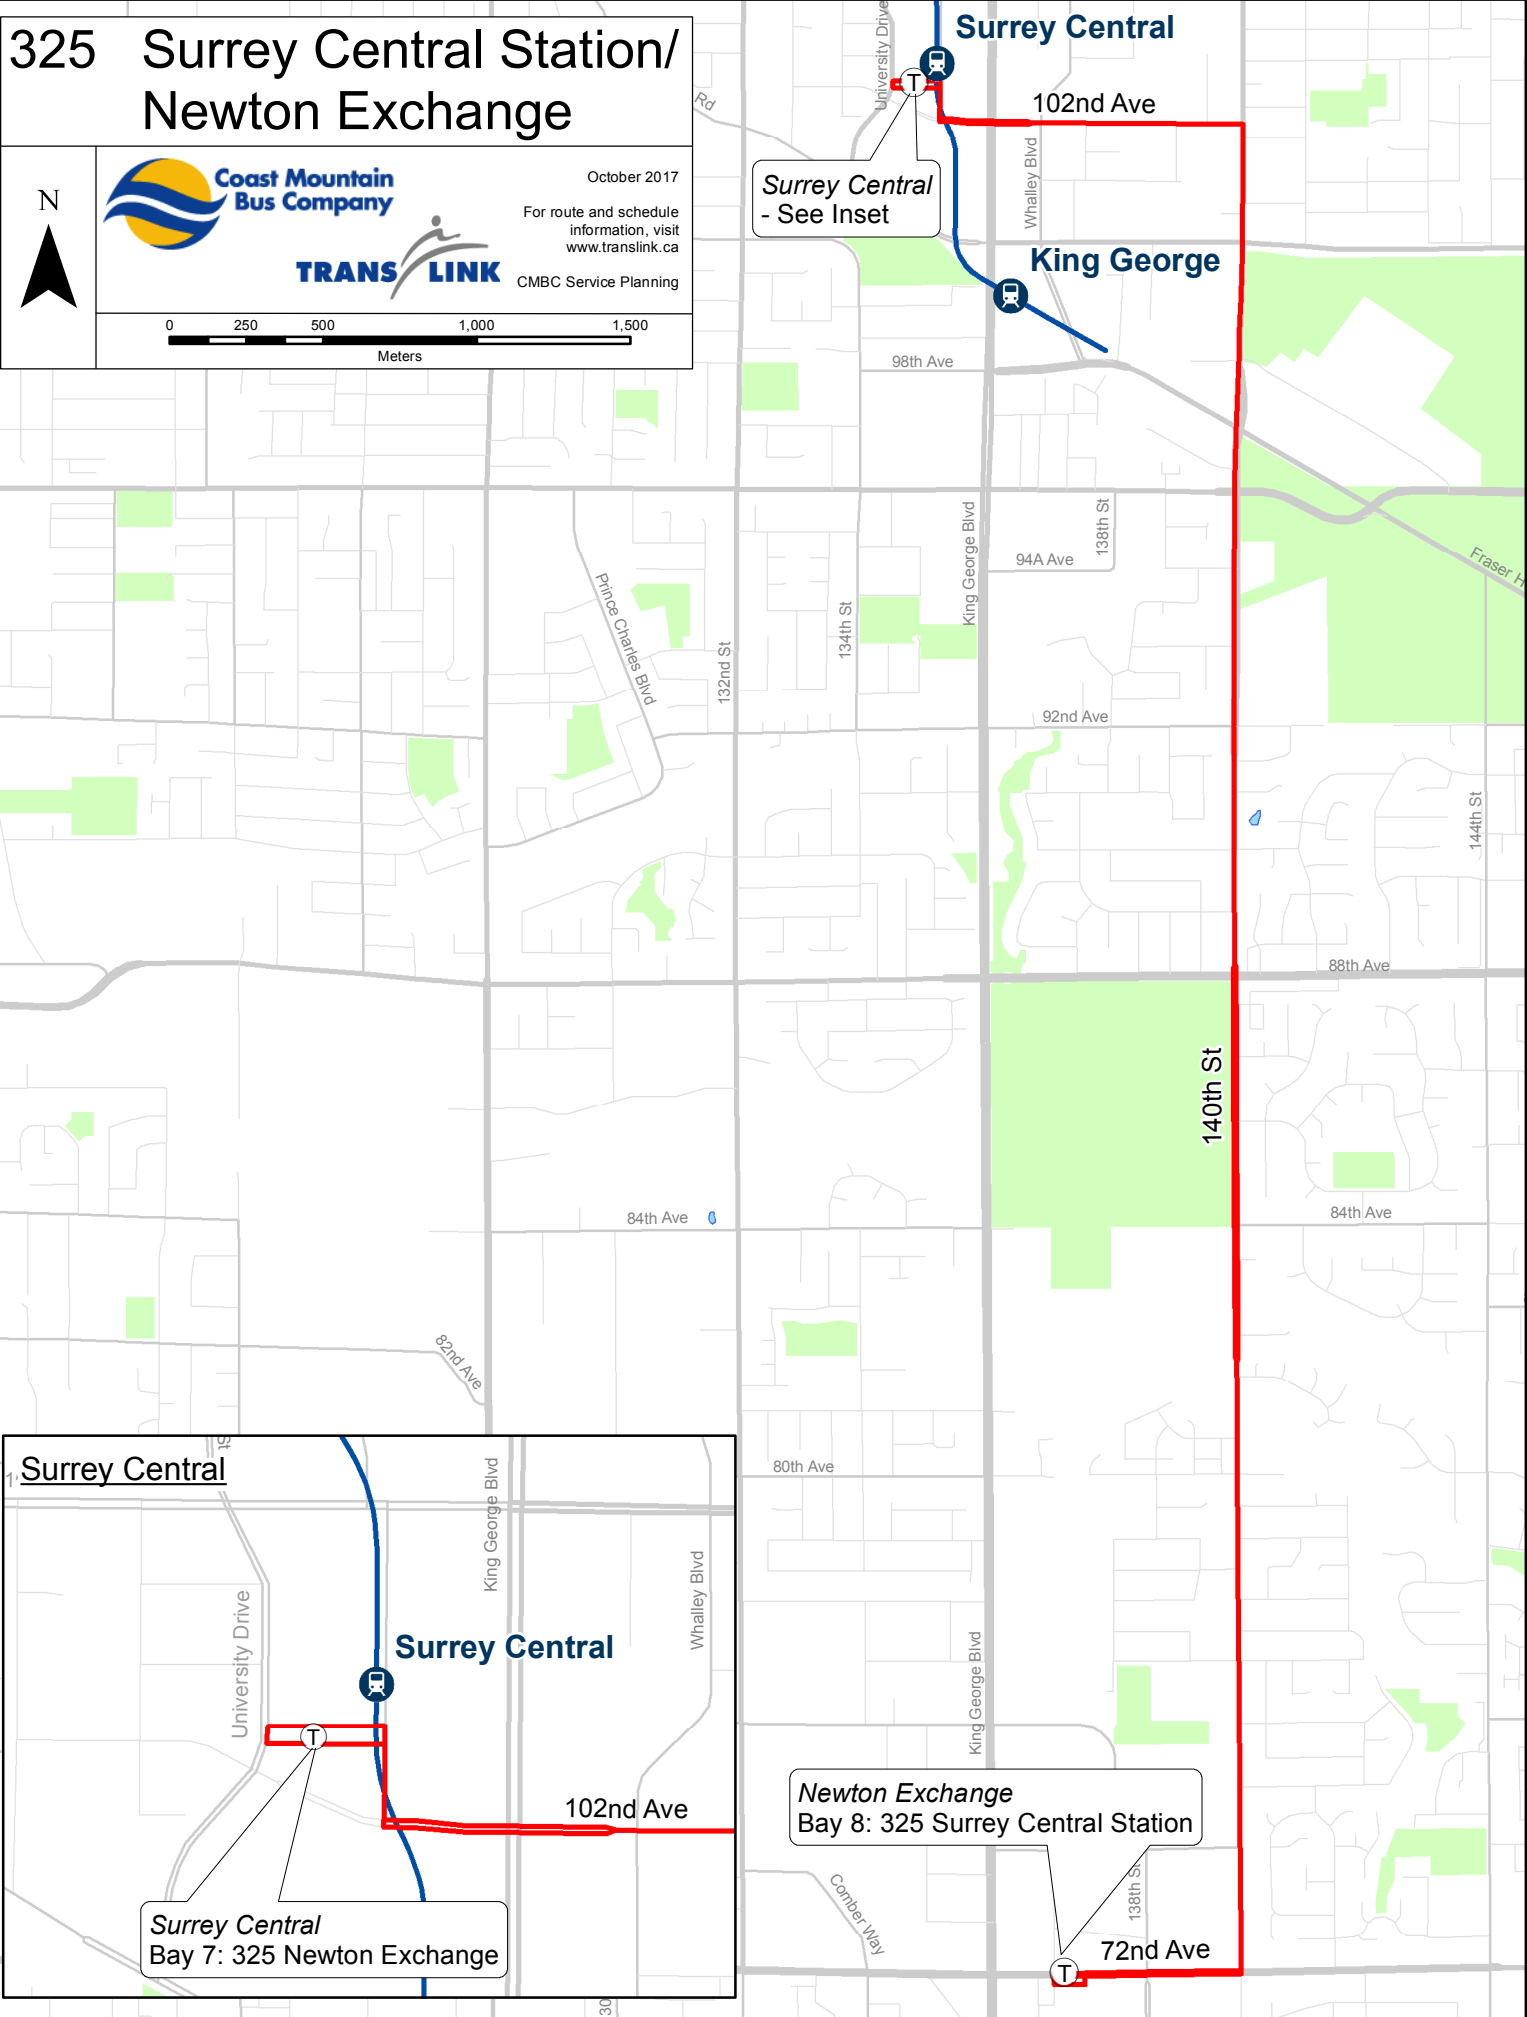

# 325 Surrey Central Station/ Newton Exchange

 October 2017  
For route and schedule information, visit [www.translink.ca](http://www.translink.ca)  
 CMBC Service Planning

0 250 500 1,000 1,500  
Meters

**Surrey Central**

**Surrey Central**

Surrey Central Bay 7: 325 Newton Exchange

102nd Ave

King George Blvd

Whalley Blvd

University Drive

**Newton Exchange**  
Bay 8: 325 Surrey Central Station

72nd Ave

138th St