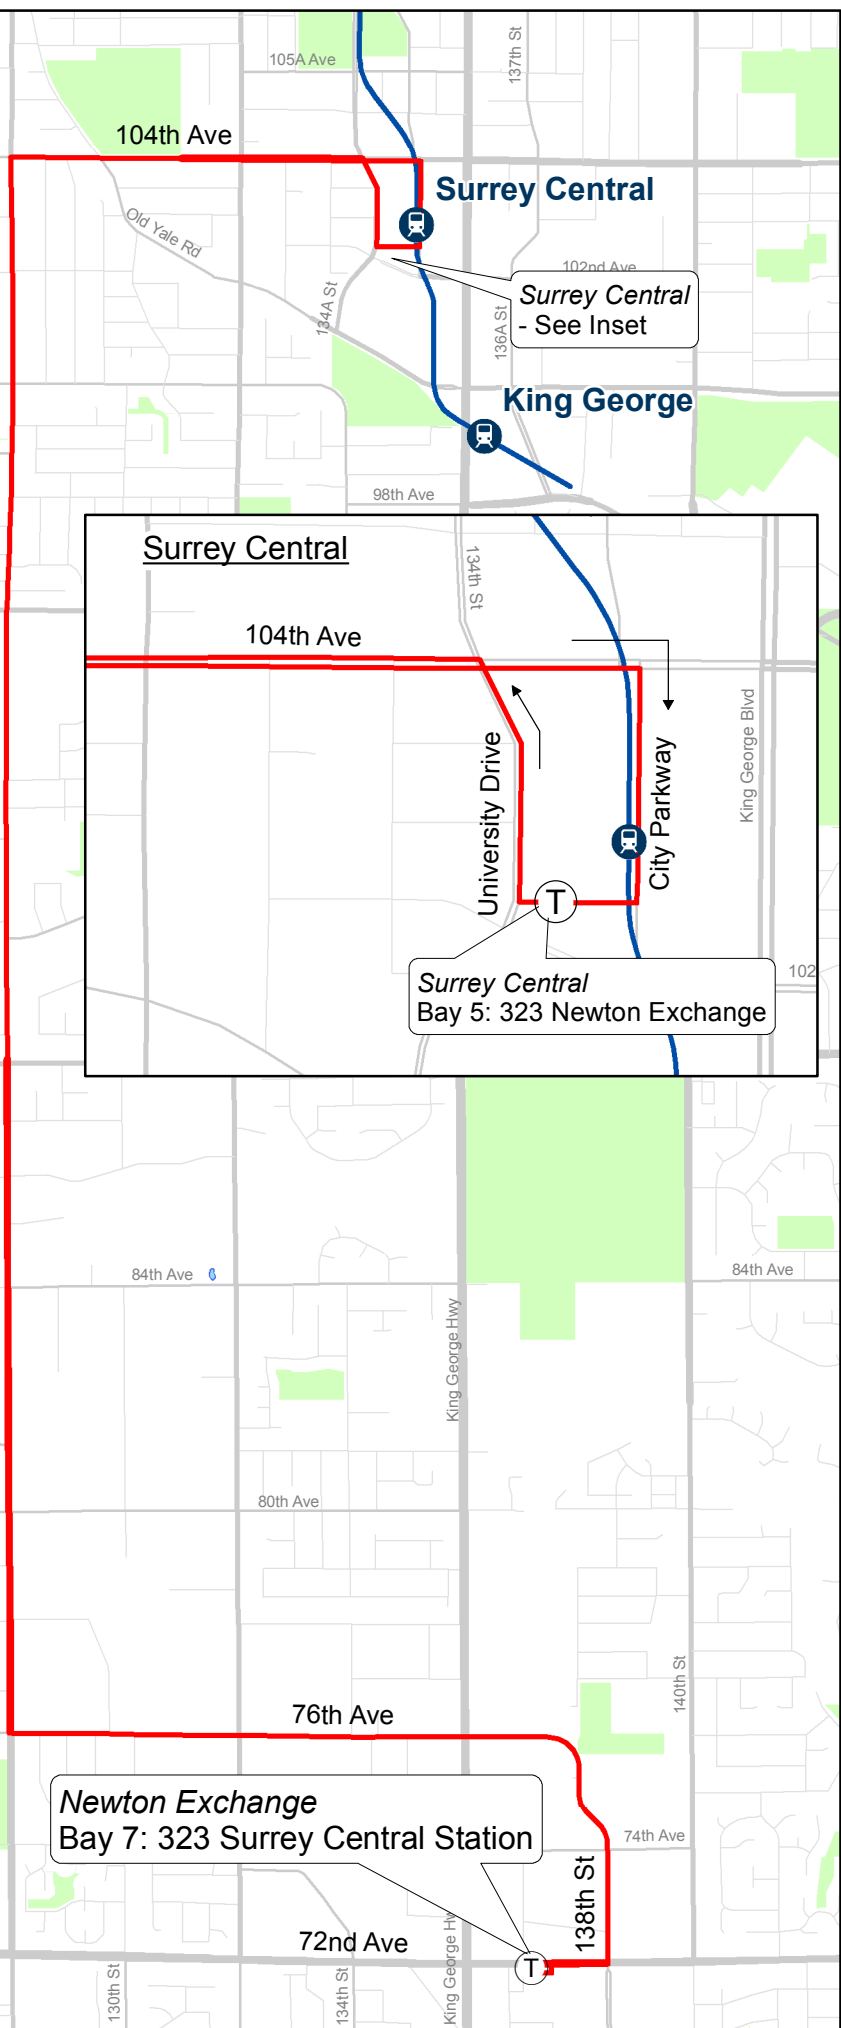

323 Surrey Central Station/ Newton Exchange

October 2017

For route and schedule information, visit www.translink.ca

CMBC Service Planning

0 250 500 1,000 1,500
Meters

LEGEND

- Regular Routing
- Expo Line
-  Route Terminus/Scheduled Stop
-  SkyTrain / Canada Line / West Coast Express Station