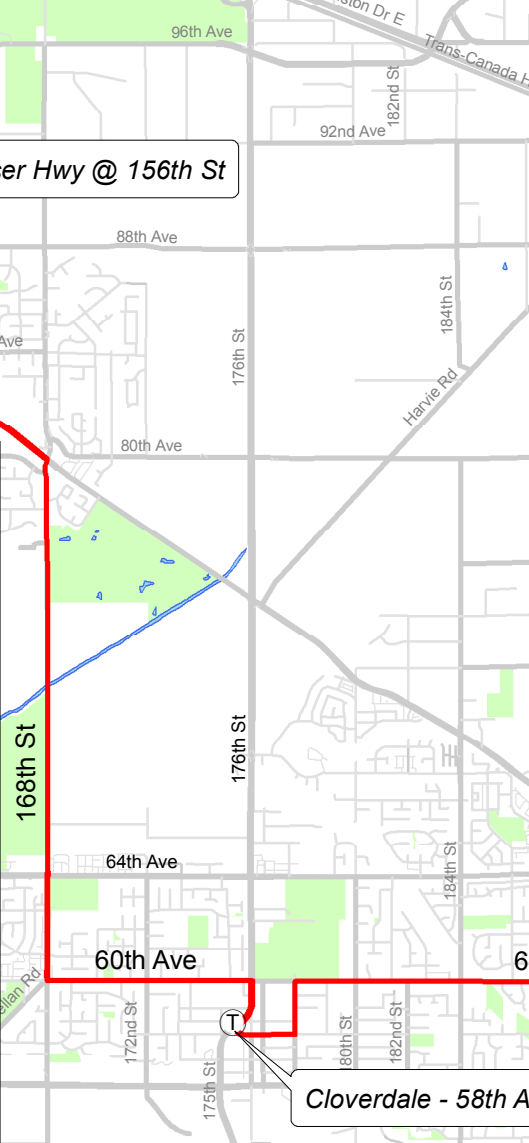

320 Surrey Central Station/Guildford/ Fleetwood/Langley Centre

October 2017

For route and schedule information, visit www.translink.ca

CMBC Service Planning

LEGEND

- Regular Routing
- Expo Line
- T(S) Route Terminus/Scheduled Stop
- SkyTrain / Canada Line / West Coast Express Station

Langley Centre - see inset

Cloverdale - 58th Ave @ 176th St