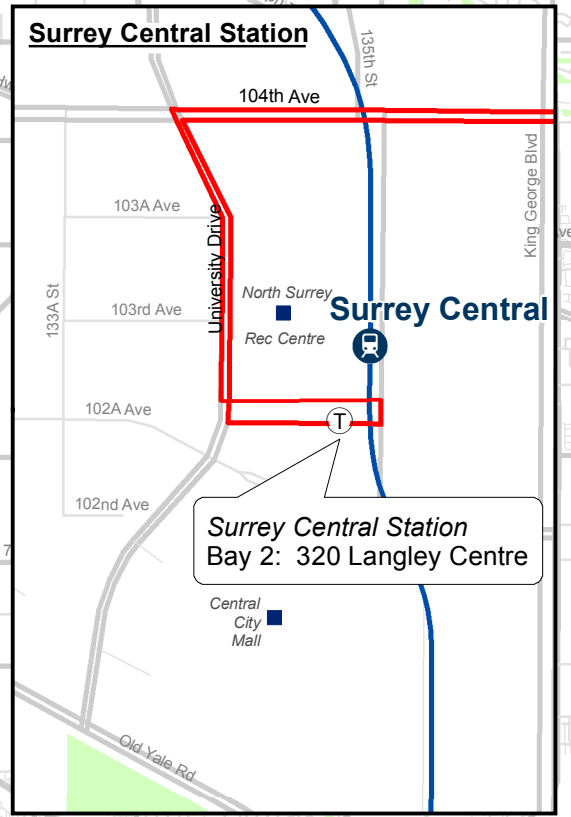

320 Surrey Central Station/Guildford/ Fleetwood/Langley Centre

October 2017

For route and schedule information, visit www.translink.ca

CMBC Service Planning

LEGEND

- Regular Routing
- Expo Line
- T(S) Route Terminus/Scheduled Stop
- SkyTrain / Canada Line / West Coast Express Station

Langley Centre - see inset

Cloverdale - 58th Ave @ 176th St