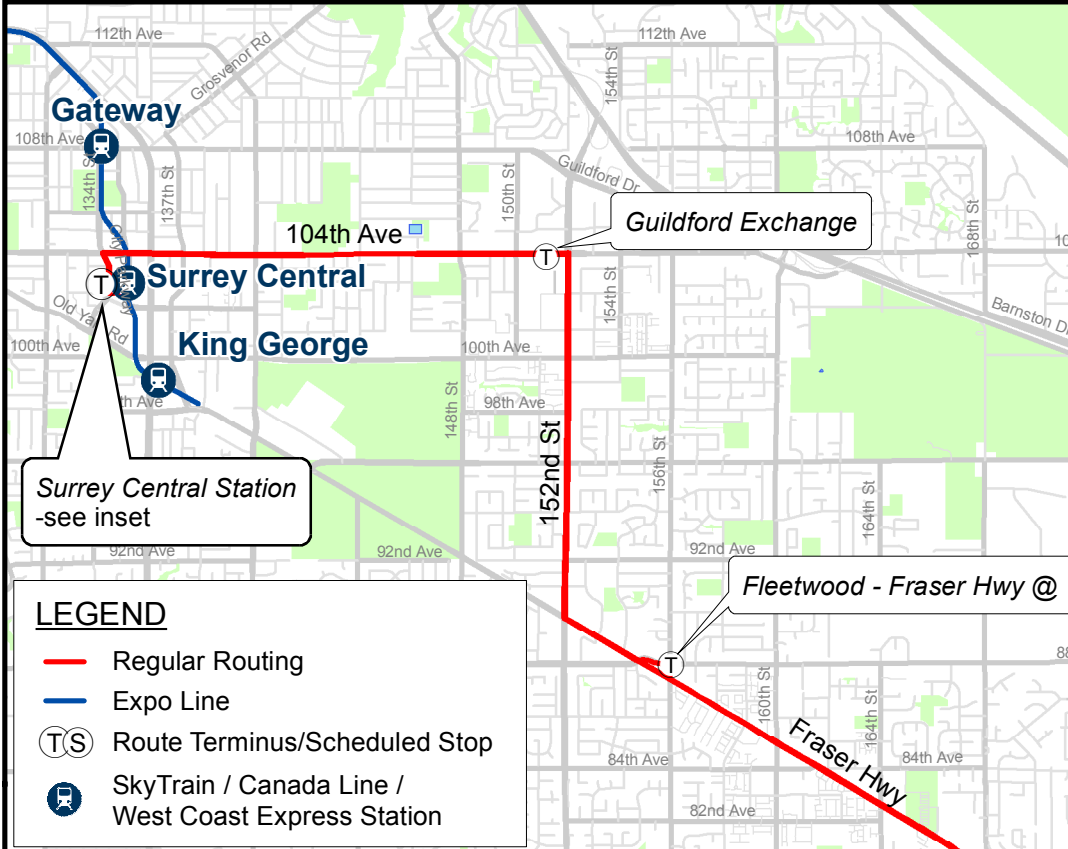

320 Surrey Central Station/Guildford/ Fleetwood/Langley Centre

October 2017

For route and schedule information, visit www.translink.ca

CMBC Service Planning

LEGEND

- Regular Routing
- Expo Line
- T(S) Route Terminus/Scheduled Stop
- SkyTrain / Canada Line / West Coast Express Station

Langley Centre - see inset

Cloverdale - 58th Ave @ 176th St