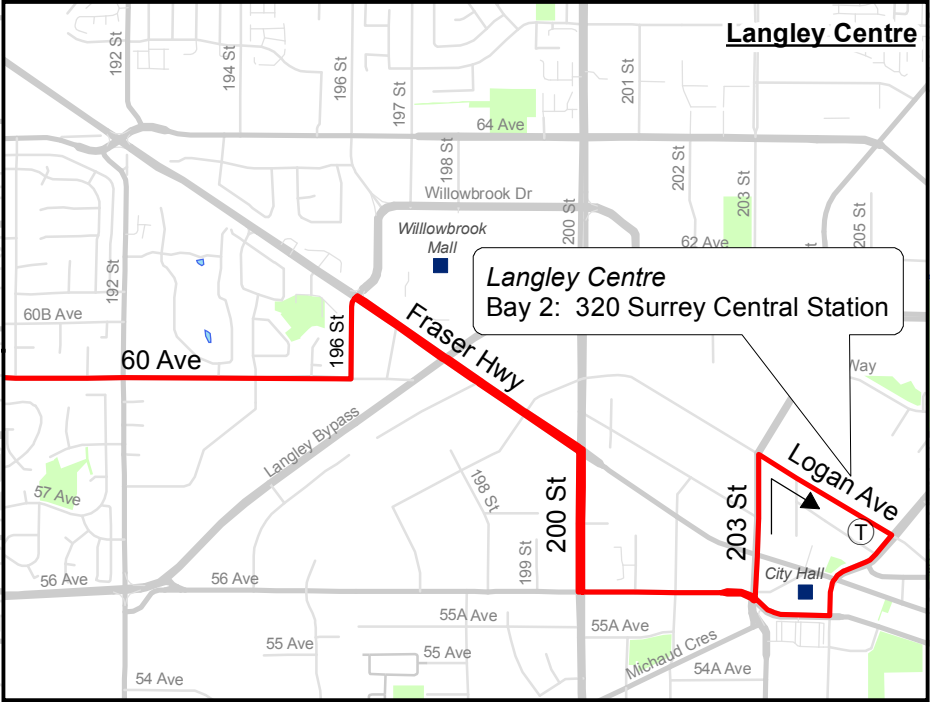

320 Surrey Central Station/Guildford/ Fleetwood/Langley Centre

October 2017

For route and schedule information, visit www.translink.ca

CMBC Service Planning

LEGEND

- Regular Routing
- Expo Line
- T(S) Route Terminus/Scheduled Stop
- SkyTrain / Canada Line / West Coast Express Station

Langley Centre - see inset

Cloverdale - 58th Ave @ 176th St