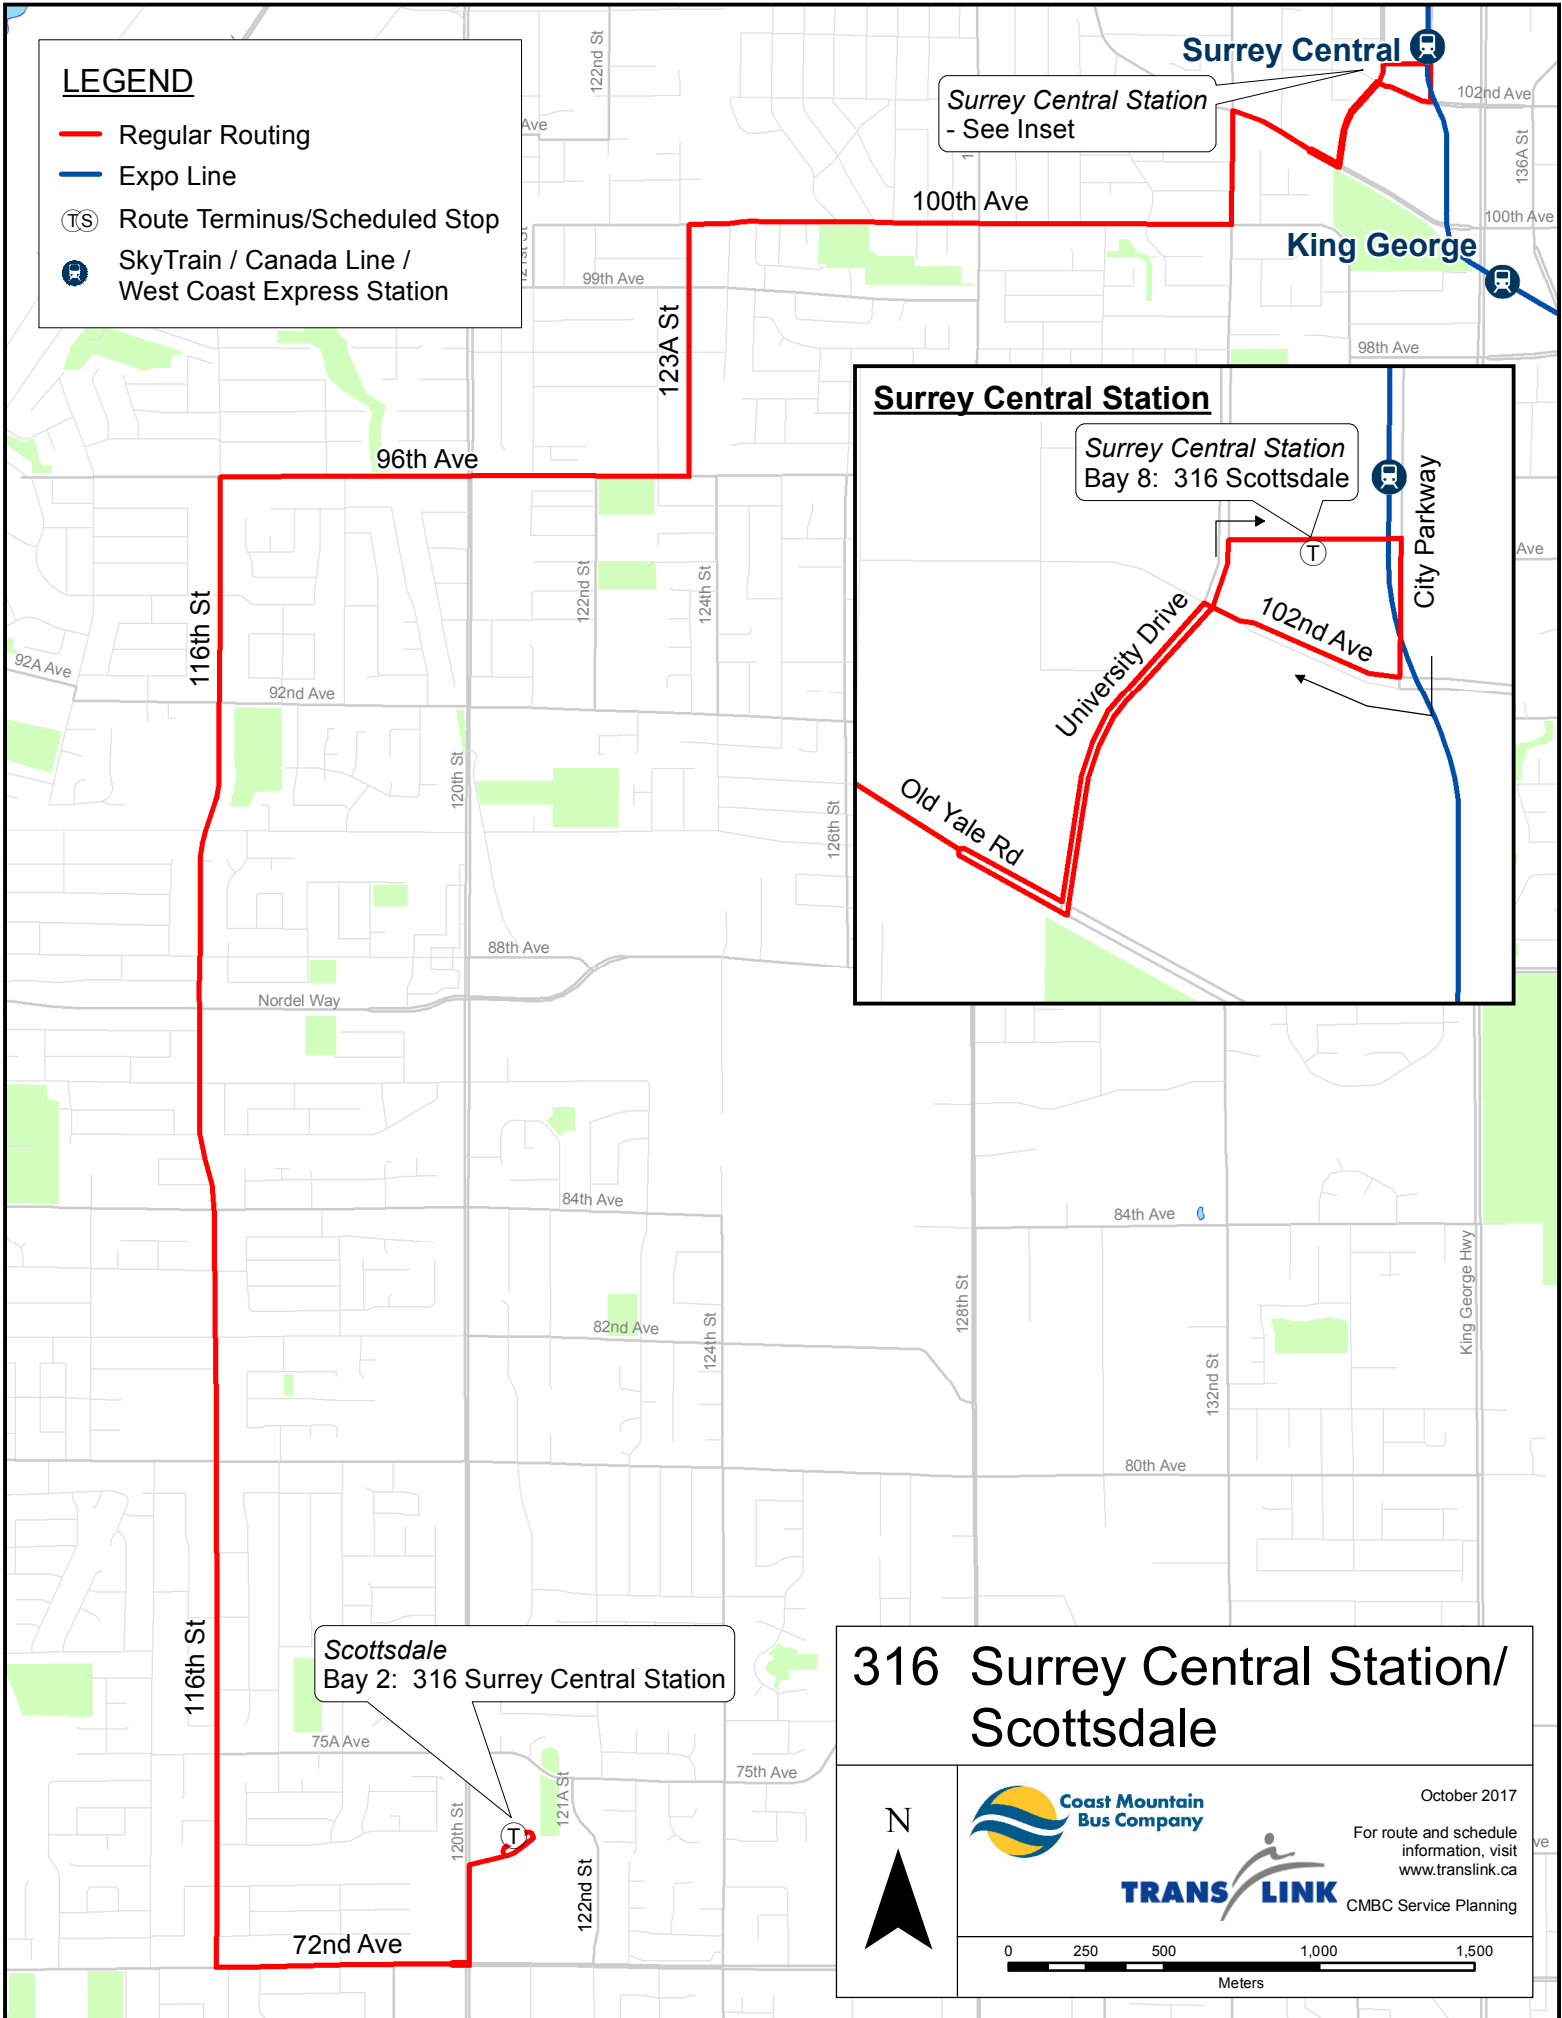

**LEGEND**

- Regular Routing
- Expo Line
-  Route Terminus/Scheduled Stop
-  SkyTrain / Canada Line / West Coast Express Station

Surrey Central Station - See Inset

**Surrey Central Station**

Surrey Central Station Bay 8: 316 Scottsdale

University Drive

Old Yale Rd

102nd Ave

City Parkway

Scottsdale Bay 2: 316 Surrey Central Station

**316 Surrey Central Station/ Scottsdale**

N

Coast Mountain Bus Company

October 2017

For route and schedule information, visit [www.translink.ca](http://www.translink.ca)

**TRANS LINK** CMBC Service Planning

Meters