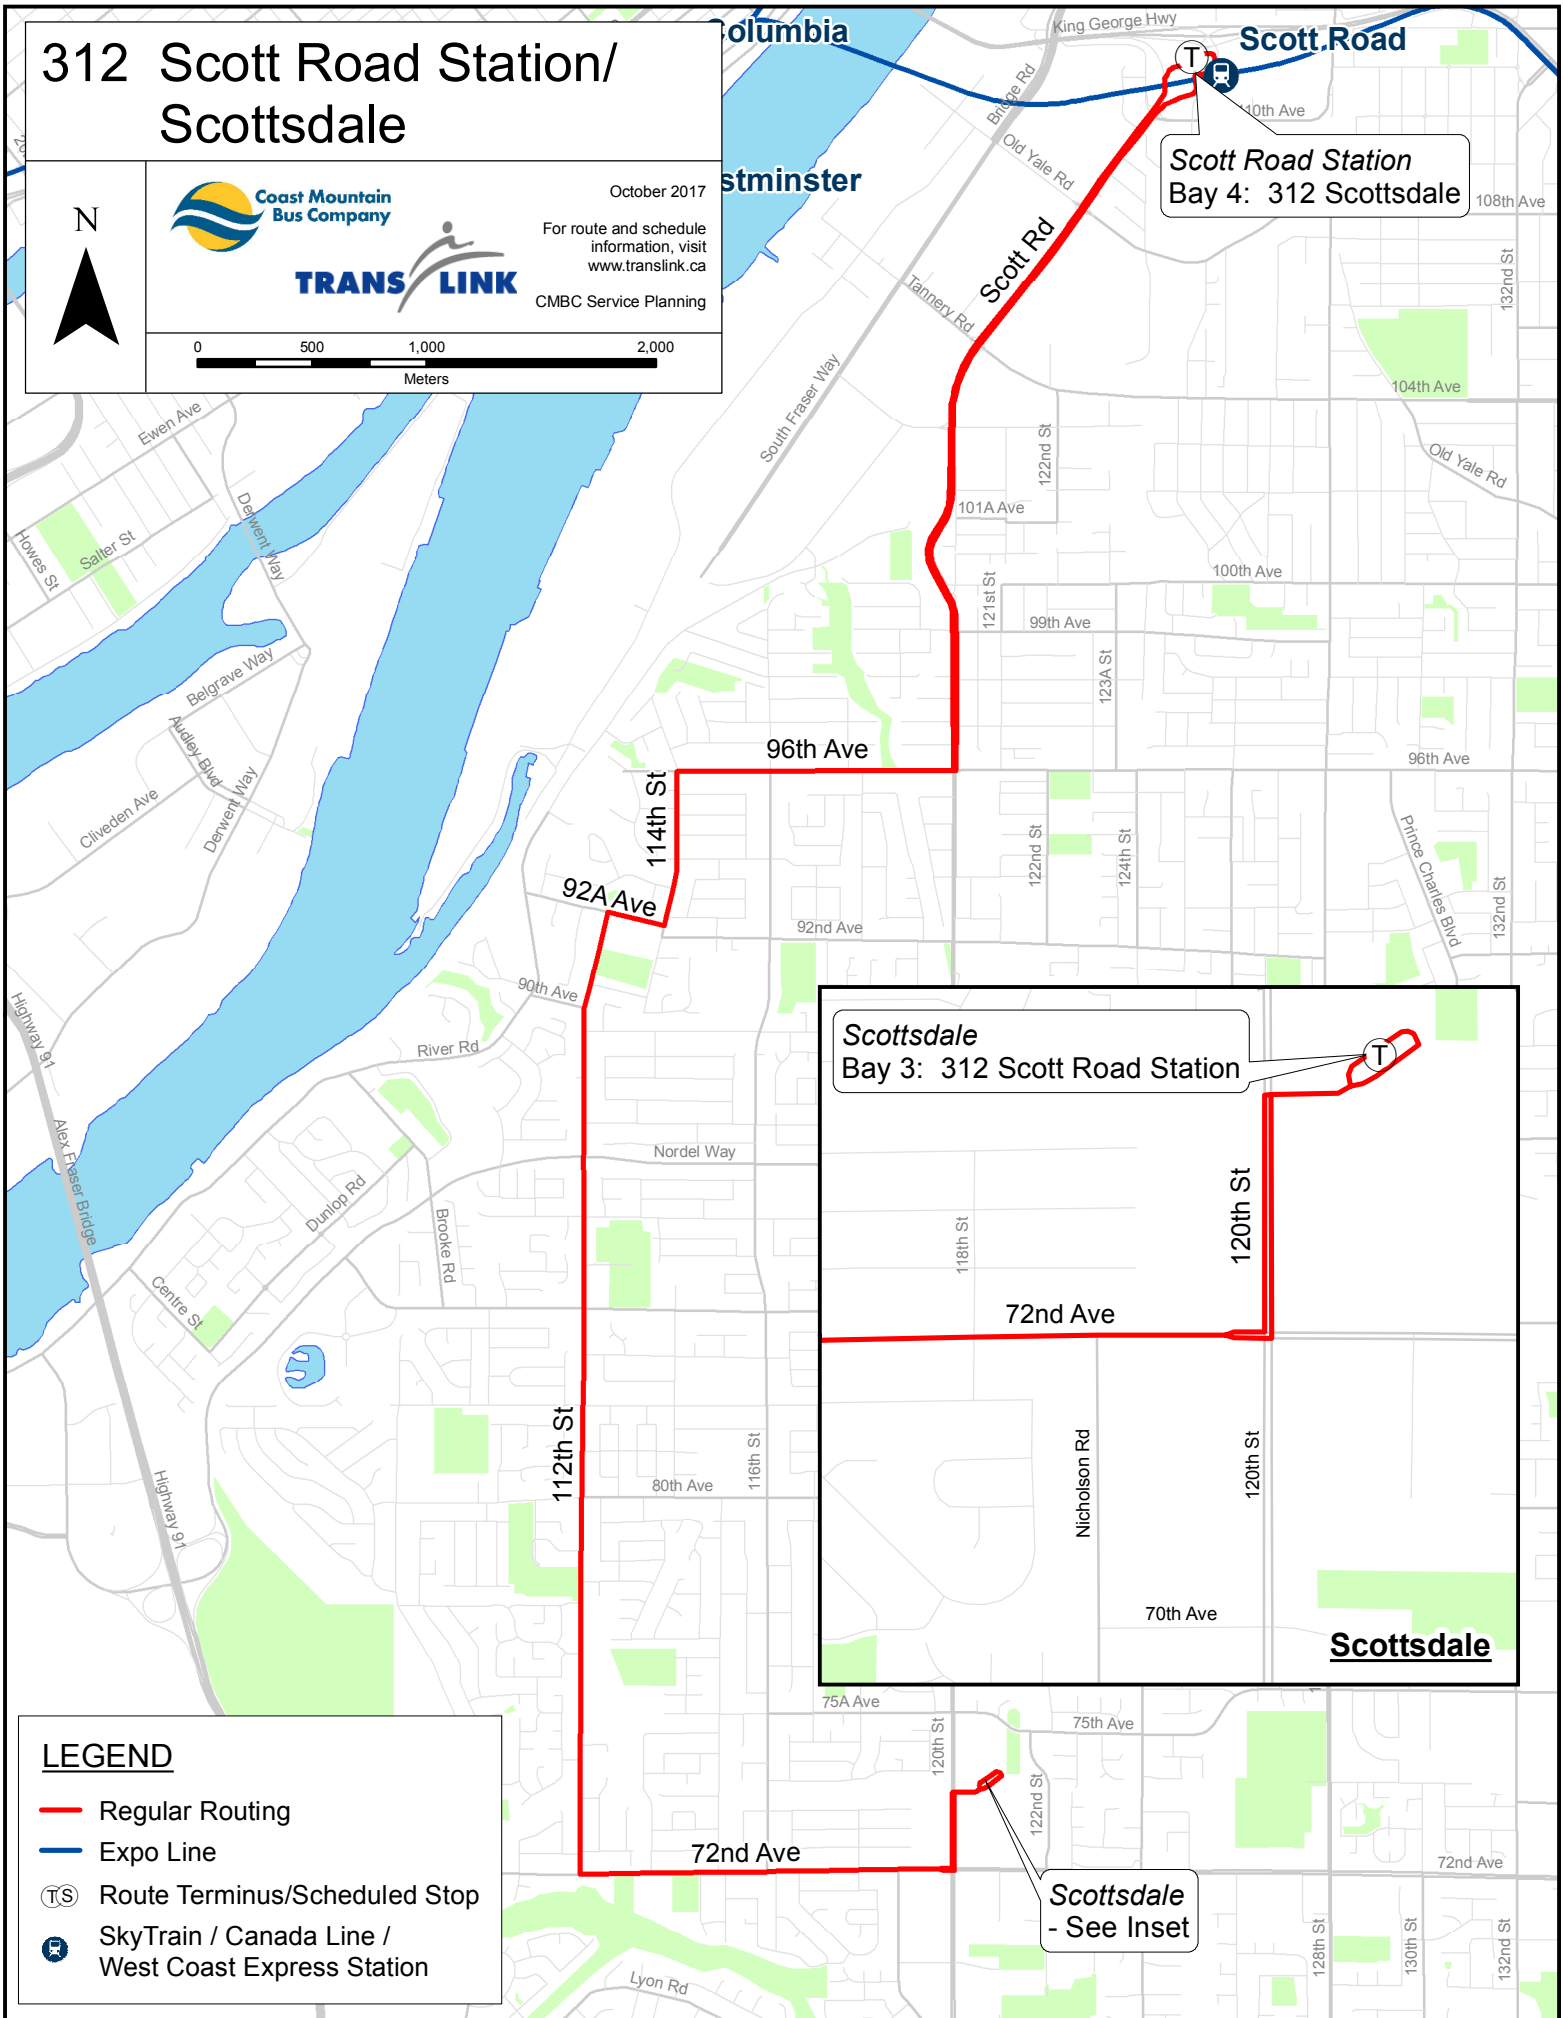

# 312 Scott Road Station/ Scottsdale

October 2017

For route and schedule information, visit [www.translink.ca](http://www.translink.ca)

CMBC Service Planning

**Scott Road Station**  
Bay 4: 312 Scottsdale

**Scottsdale**  
Bay 3: 312 Scott Road Station

**Scottsdale**  
- See Inset

## LEGEND

- Regular Routing
- Expo Line
- Route Terminus/Scheduled Stop
- SkyTrain / Canada Line / West Coast Express Station