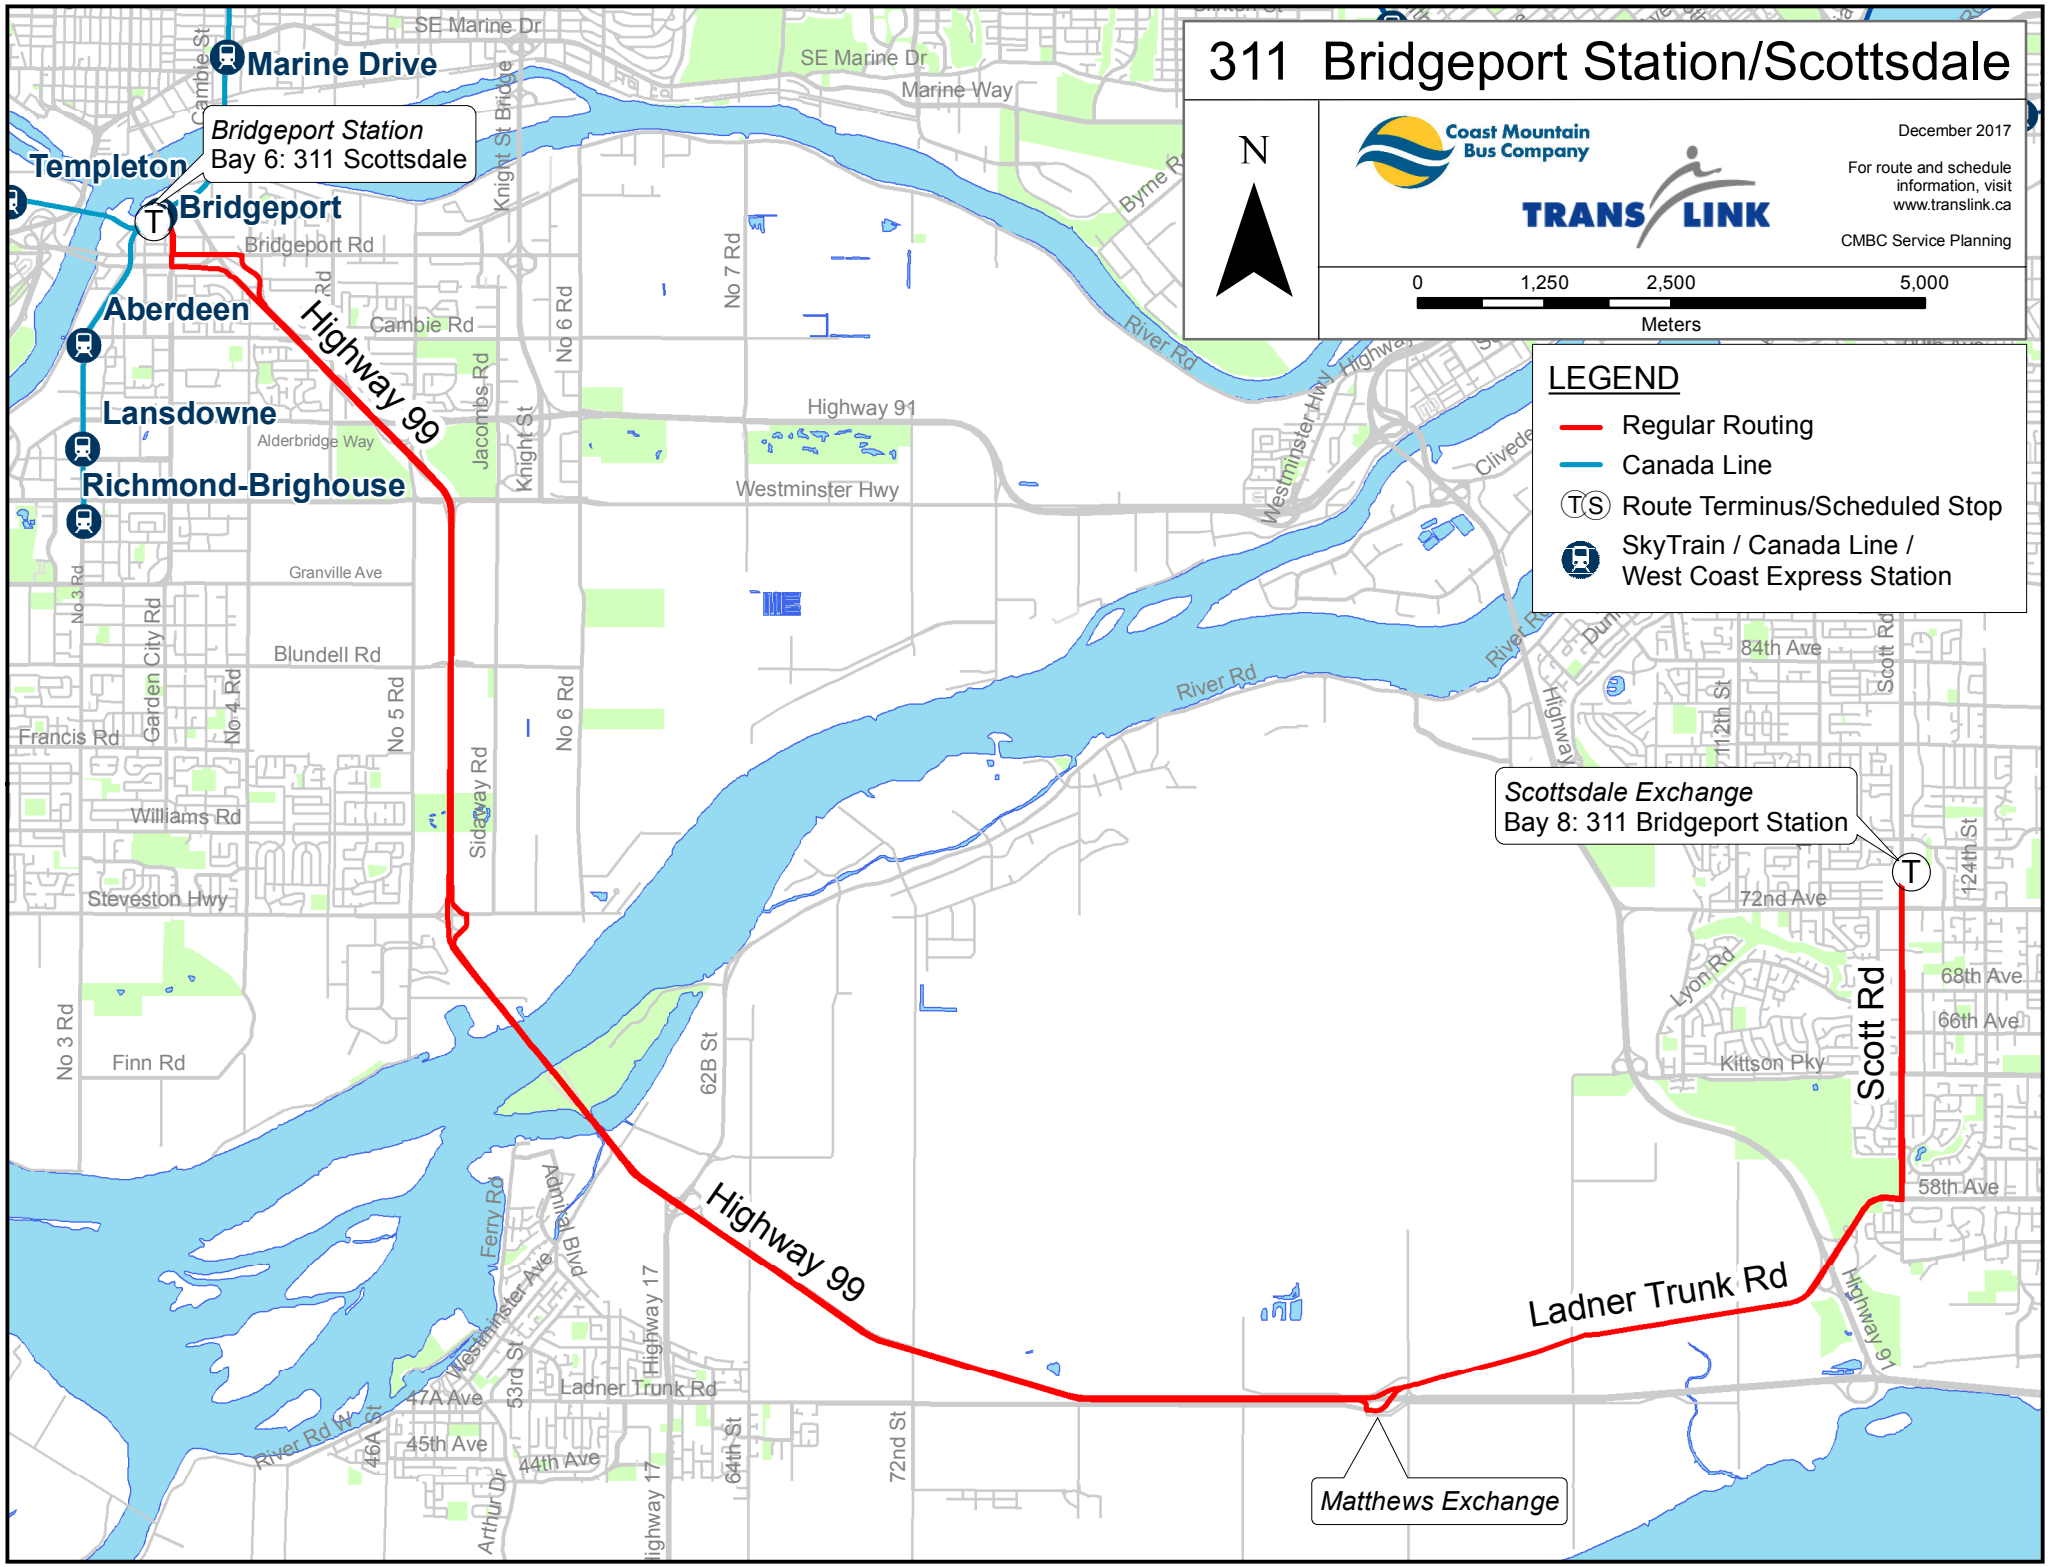

311 Bridgeport Station/Scottsdale

December 2017

For route and schedule information, visit www.translink.ca

CMBC Service Planning

LEGEND

- Regular Routing
- Canada Line
- Route Terminus/Scheduled Stop
- SkyTrain / Canada Line / West Coast Express Station

Bridgeport Station
Bay 6: 311 Scottsdale

Scottsdale Exchange
Bay 8: 311 Bridgeport Station

Matthews Exchange