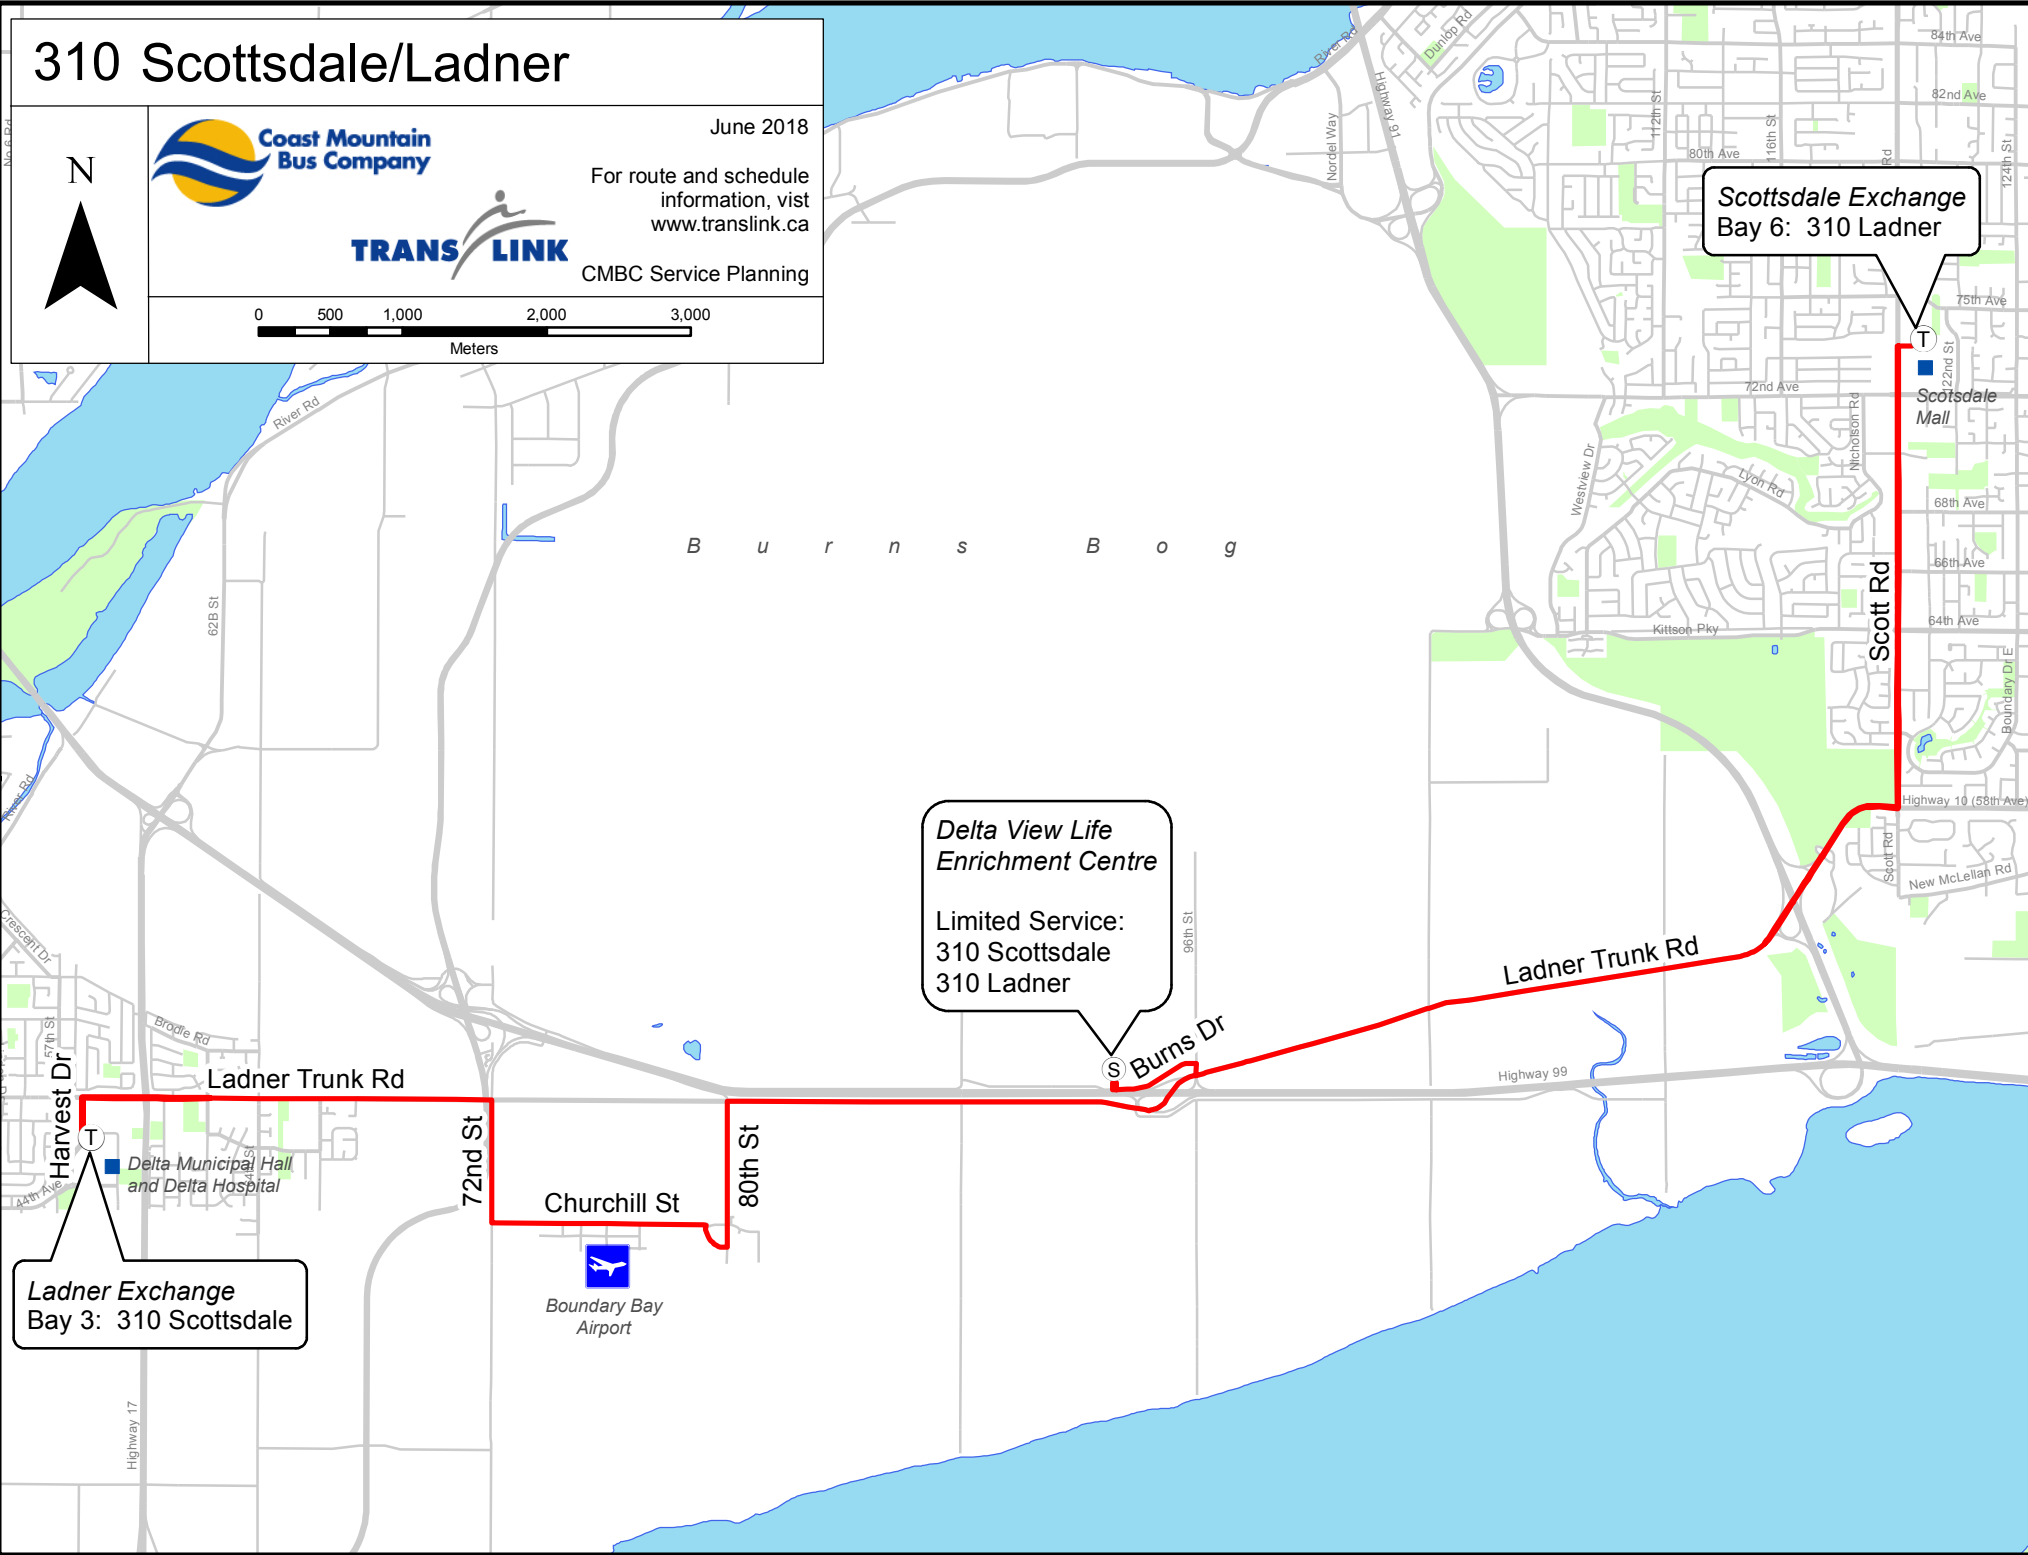

310 Scottsdale/Ladner

June 2018

For route and schedule information, visit www.translink.ca

CMBC Service Planning

N

Ladner Exchange
Bay 3: 310 Scottsdale

Delta View Life Enrichment Centre
Limited Service:
310 Scottsdale
310 Ladner

Scottsdale Exchange
Bay 6: 310 Ladner

Harvest Dr
Delta Municipal Hall and Delta Hospital

Churchill St
Boundary Bay Airport

Scottsdale Mall