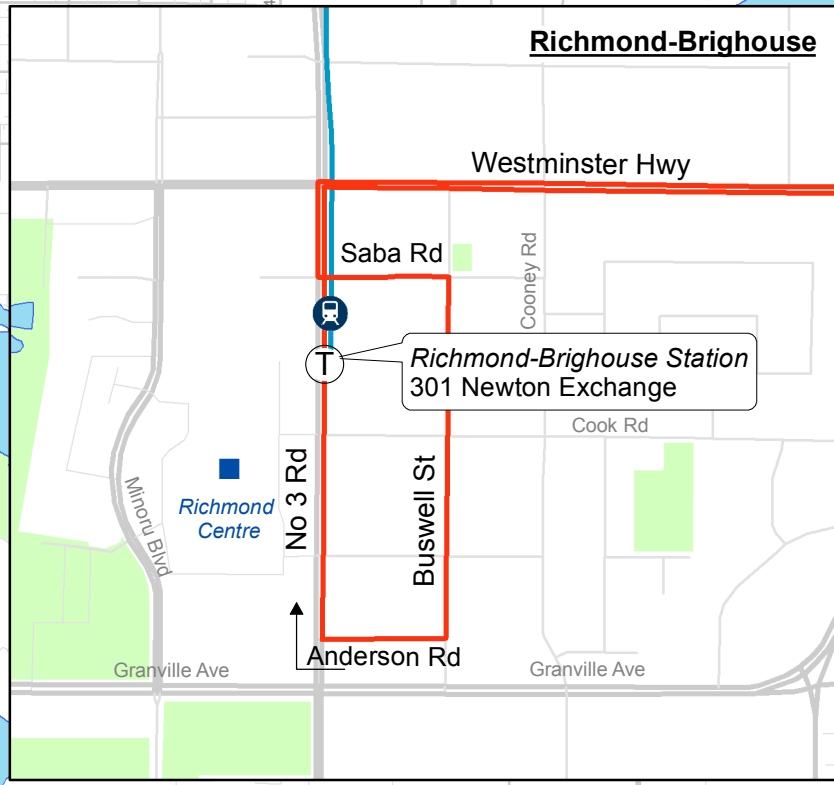

301 Richmond-Brighouse Station/ Newton Exchange Express

October 2017

For route and schedule information, visit www.translink.ca

CMBC Service Planning

Richmond-Brighouse Station - See inset

Newton Exchange
301 Richmond-Brighouse Station

LEGEND

- Regular Routing
- Expo Line
- Canada Line
- ⓉⓈ Route Terminus/Scheduled Stop
- SkyTrain / Canada Line / West Coast Express Station