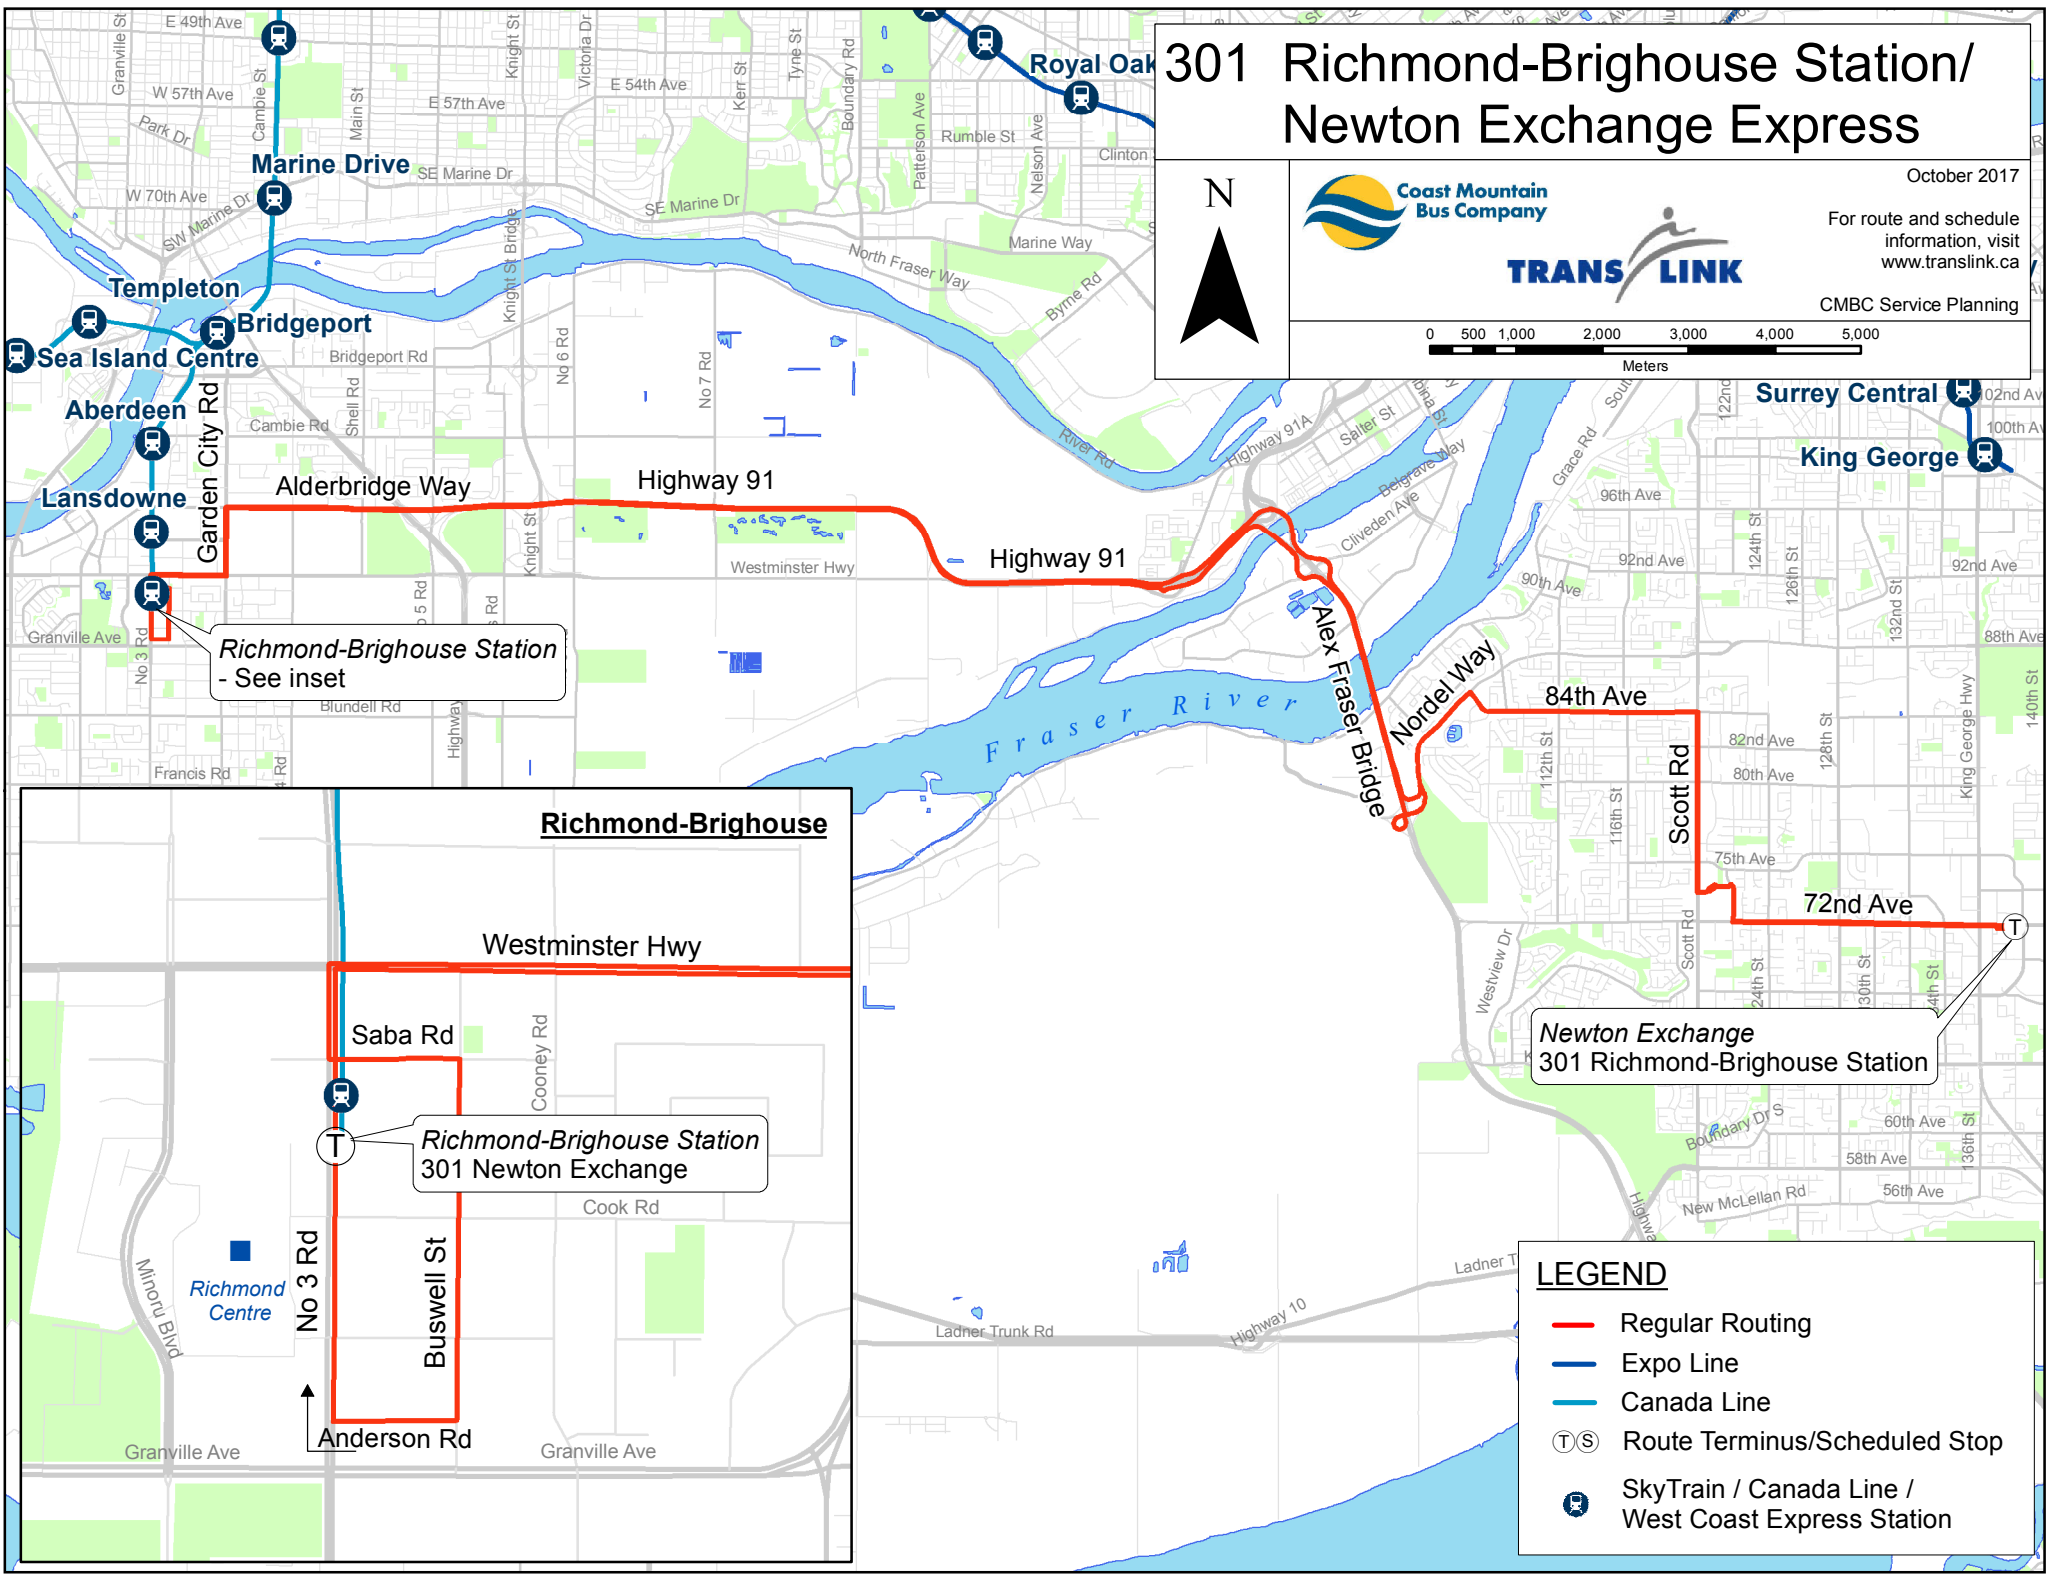

301 Richmond-Brighouse Station/ Newton Exchange Express

October 2017

For route and schedule information, visit www.translink.ca

CMBC Service Planning

Richmond-Brighouse Station - See inset

Newton Exchange
301 Richmond-Brighouse Station

LEGEND

- Regular Routing
- Expo Line
- Canada Line
- ⓉⓈ Route Terminus/Scheduled Stop
- SkyTrain / Canada Line / West Coast Express Station