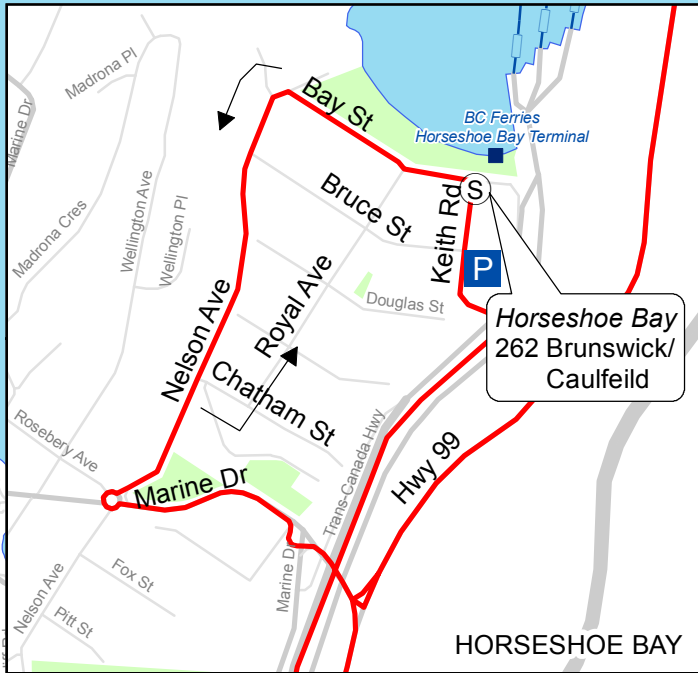

# 262 Brunswick/Caulfeild

May 2018

For route and schedule information, visit [www.translink.ca](http://www.translink.ca)

Created By: CMBC Service Planning

## LEGEND

Regular Routing

Route Terminus/Scheduled Stop

Horseshoe Bay  
262 Brunswick/  
Caulfeild

HORSESHOE BAY

Brunswick  
262 Caulfeild

Hwy 99

Hwy 99

Cypress Provincial Park

Horseshoe Bay  
- See Inset

Caulfeild  
262 Brunswick