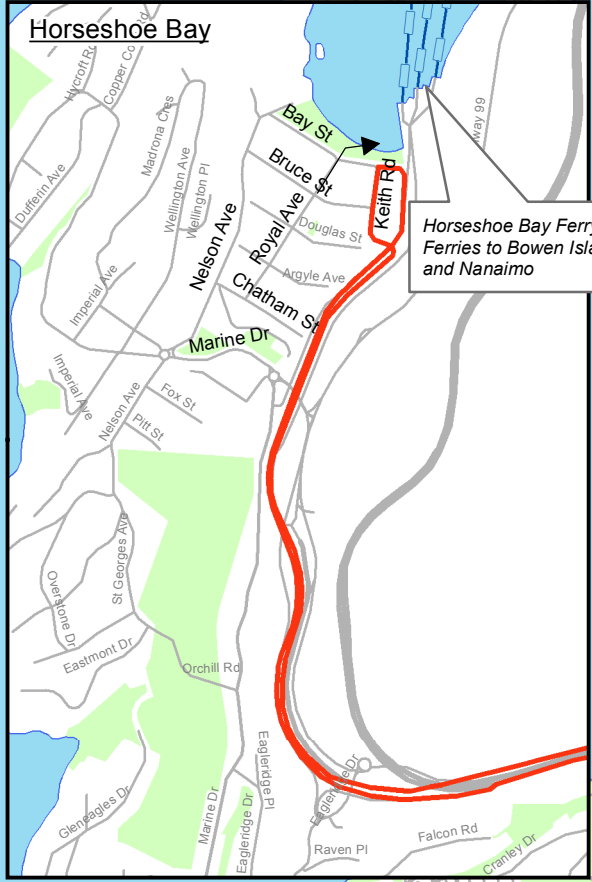

# 257 Horseshoe Bay Express/ Vancouver

September 2018

For route and schedule information, visit [www.translink.ca](http://www.translink.ca)

Created By:  
CMBC Service Planning

**Horseshoe Bay Ferry Terminal:**  
Ferries to Bowen Island, Langdale,  
and Nanaimo

**LEGEND**

- Regular Routing
- Expo Line
- Canada Line
- West Coast Express
- SeaBus/Ferry
- T S Route Terminus/Scheduled Stop
- S SkyTrain/Canada Line/West Coast Express Station