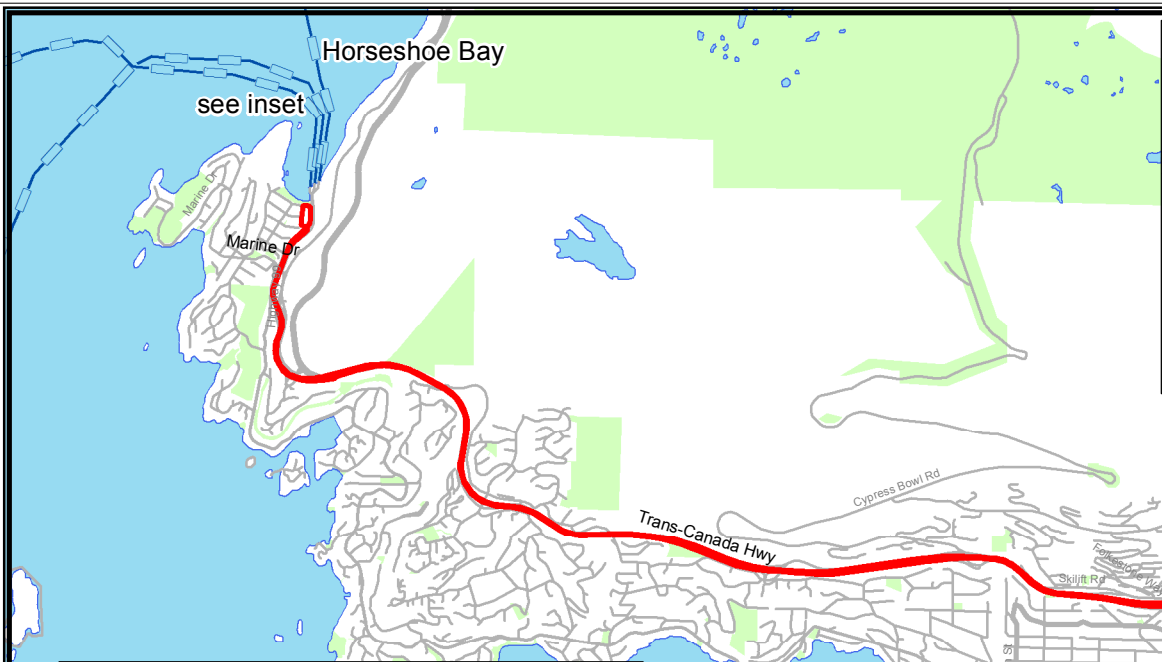

# 257 Horseshoe Bay Express/ Vancouver

September 2018

For route and schedule information, visit [www.translink.ca](http://www.translink.ca)

Created By:  
CMBC Service Planning

**Horseshoe Bay Ferry Terminal:**  
Ferries to Bowen Island, Langdale,  
and Nanaimo

**LEGEND**

- Regular Routing
- Expo Line
- Canada Line
- West Coast Express
- SeaBus/Ferry
- T S Route Terminus/Scheduled Stop
- S SkyTrain/Canada Line/West Coast Express Station