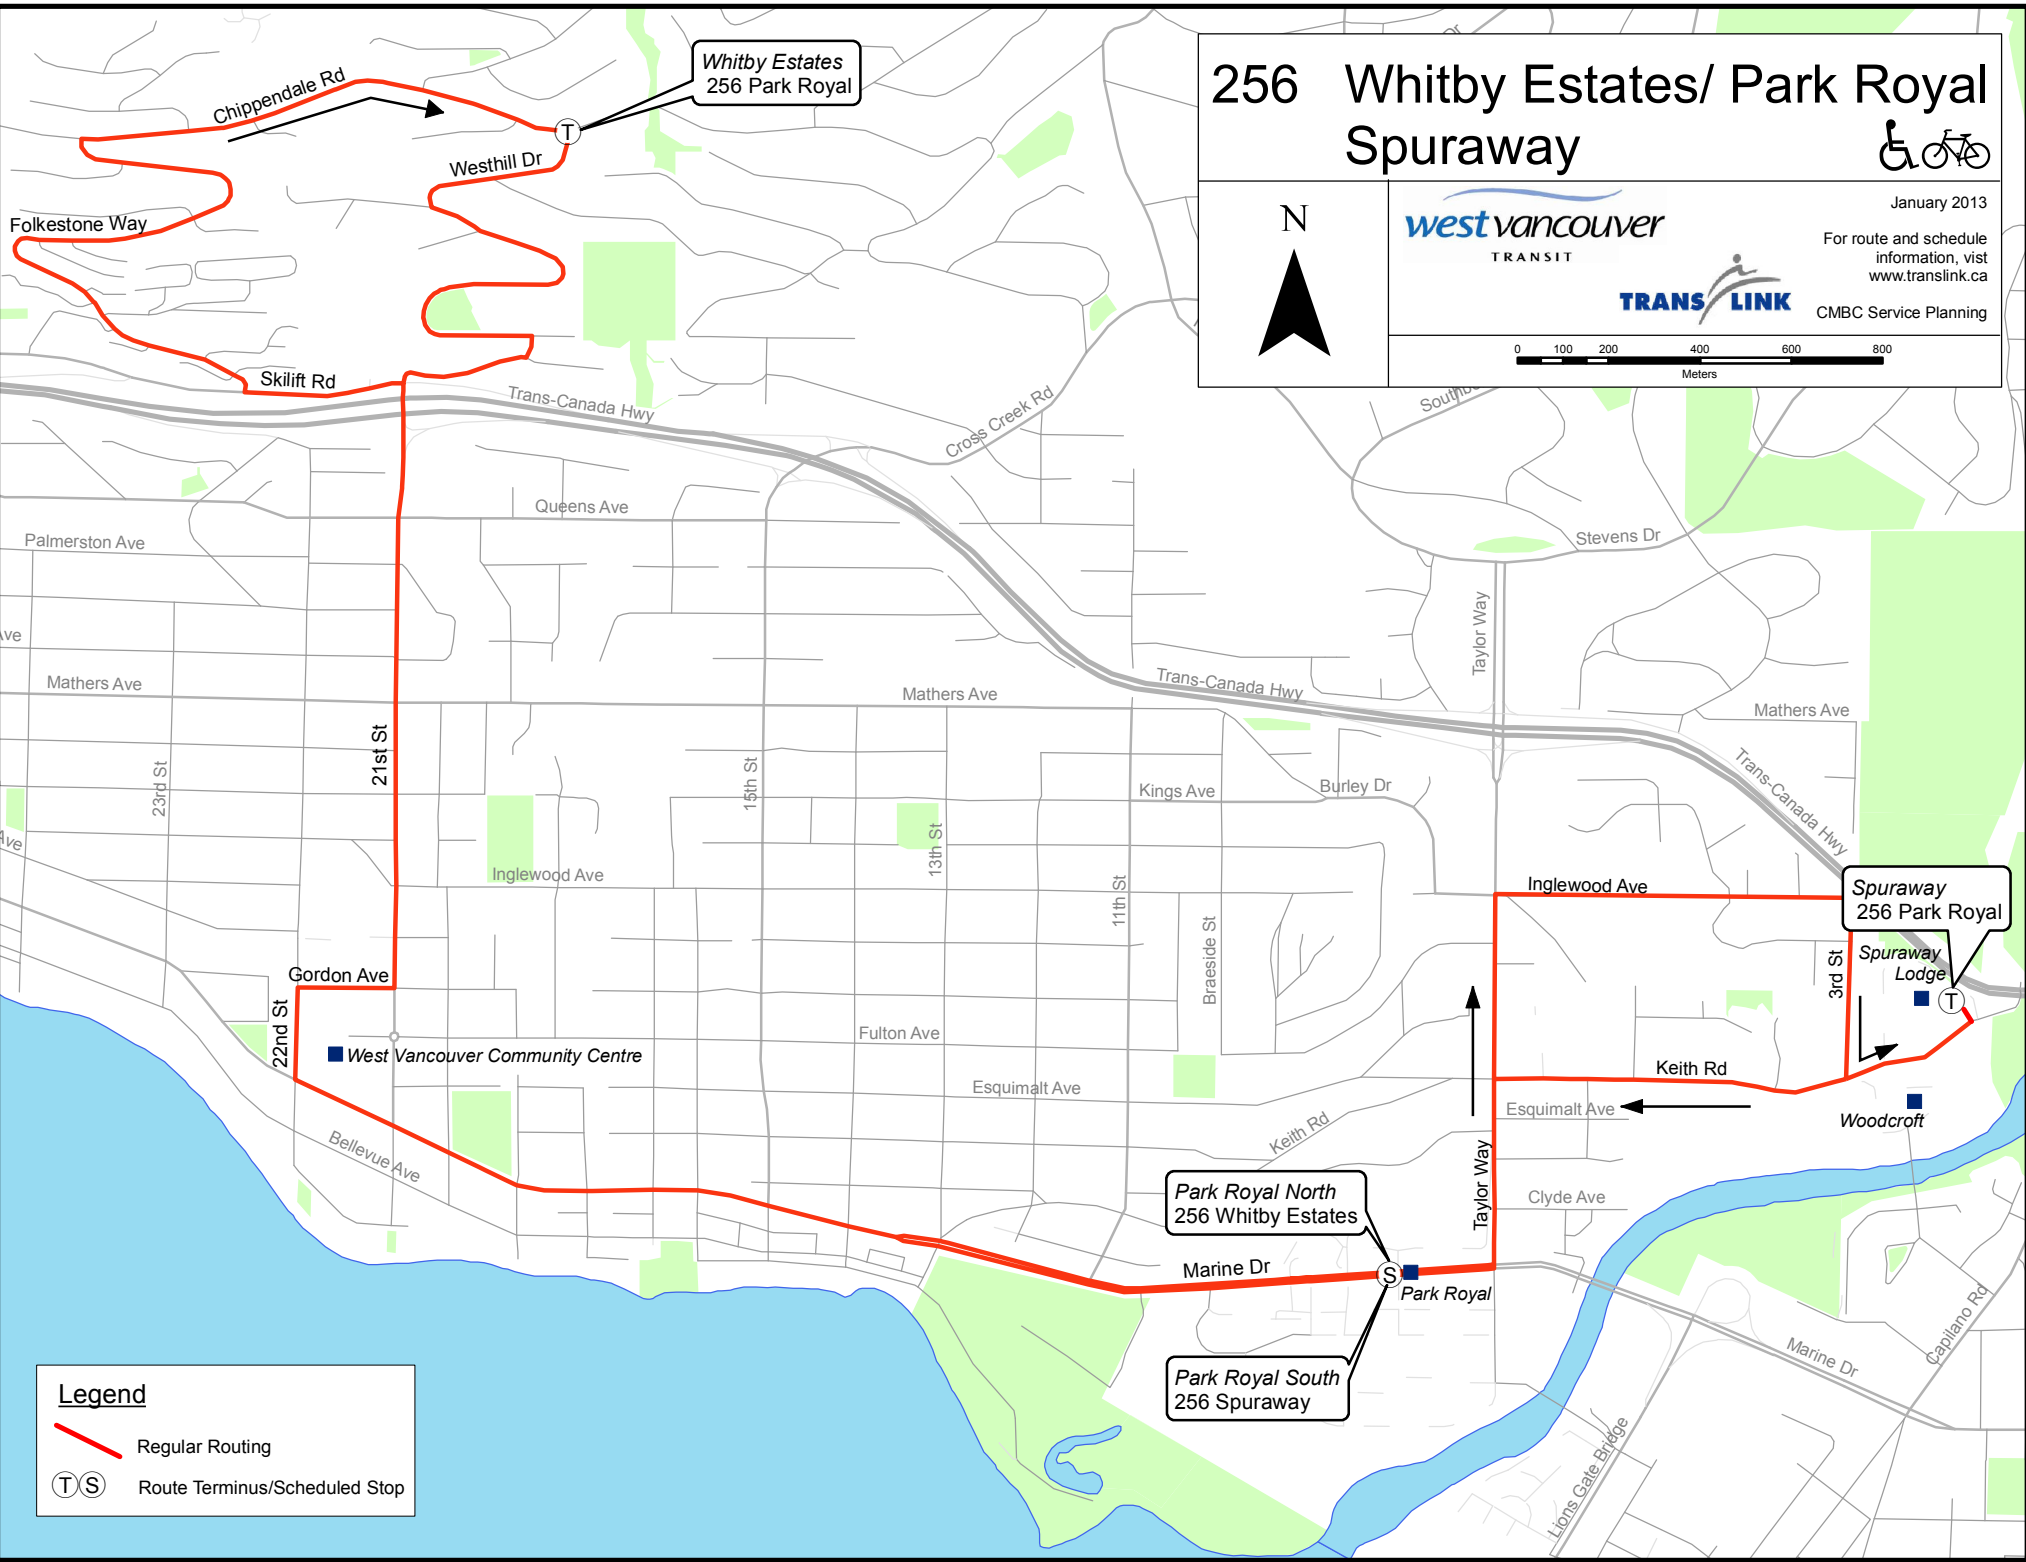

# 256 Whitby Estates/ Park Royal Spuraway

January 2013

**westvancouver**  
TRANSIT

For route and schedule  
information, visit  
[www.translink.ca](http://www.translink.ca)

CMBC Service Planning

**Legend**

- Regular Routing
- Route Terminus/Scheduled Stop