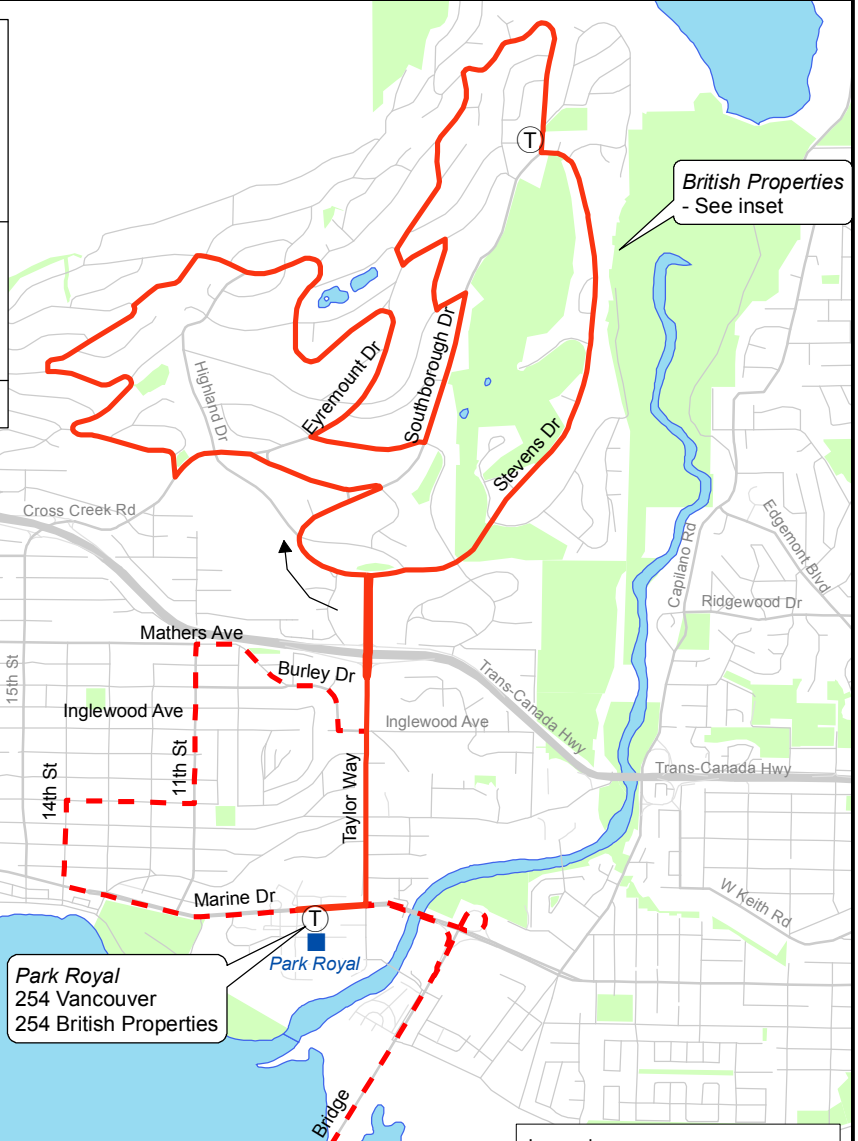

254 British Properties/ Park Royal/ Vancouver

September 2009

For route and schedule information, visit www.translink.bc.ca

Created By:
CMBC Service Planning

westvancouver
TRANSIT

British Properties - See inset

Legend

- Red solid line: Regular Routing
- Red dashed line: Limited Service
- SkyTrain:
 - Blue line: Expo Line
 - Yellow line: Millennium Line
 - Green line: Canada Line
- Black line with cross-ticks: West Coast Express
- Blue line with cross-ticks: SeaBus/Ferry
- T/S symbol: Route Terminus/Scheduled Stop
- Blue square with 'S': SkyTrain Station
- Blue rectangle with 'E': West Coast Express Station