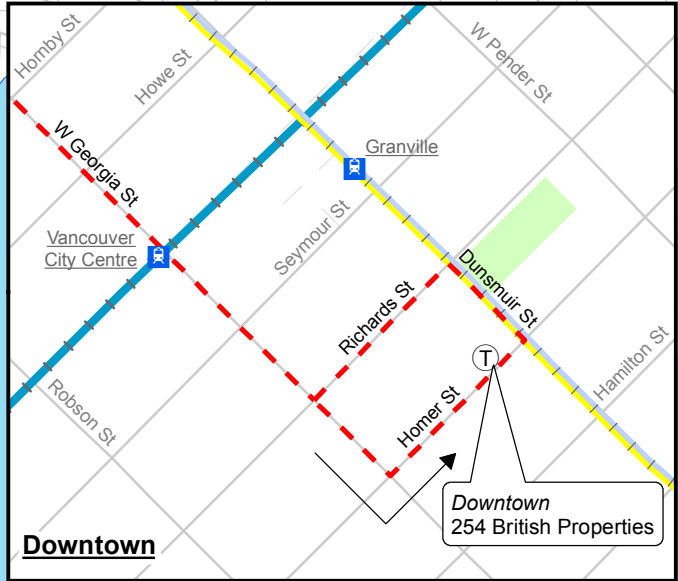

254 British Properties/ Park Royal/ Vancouver

September 2009

For route and schedule information, visit www.translink.bc.ca

Created By:
CMBC Service Planning

westvancouver
TRANSIT

British Properties - See inset

Legend

- Red solid line: Regular Routing
- Red dashed line: Limited Service
- SkyTrain:
 - Blue line: Expo Line
 - Yellow line: Millennium Line
 - Green line: Canada Line
- Black line with cross-ticks: West Coast Express
- Blue line with cross-ticks: SeaBus/Ferry
- T/S symbol: Route Terminus/Scheduled Stop
- Blue square with 'S': SkyTrain Station
- Blue rectangle with 'E': West Coast Express Station