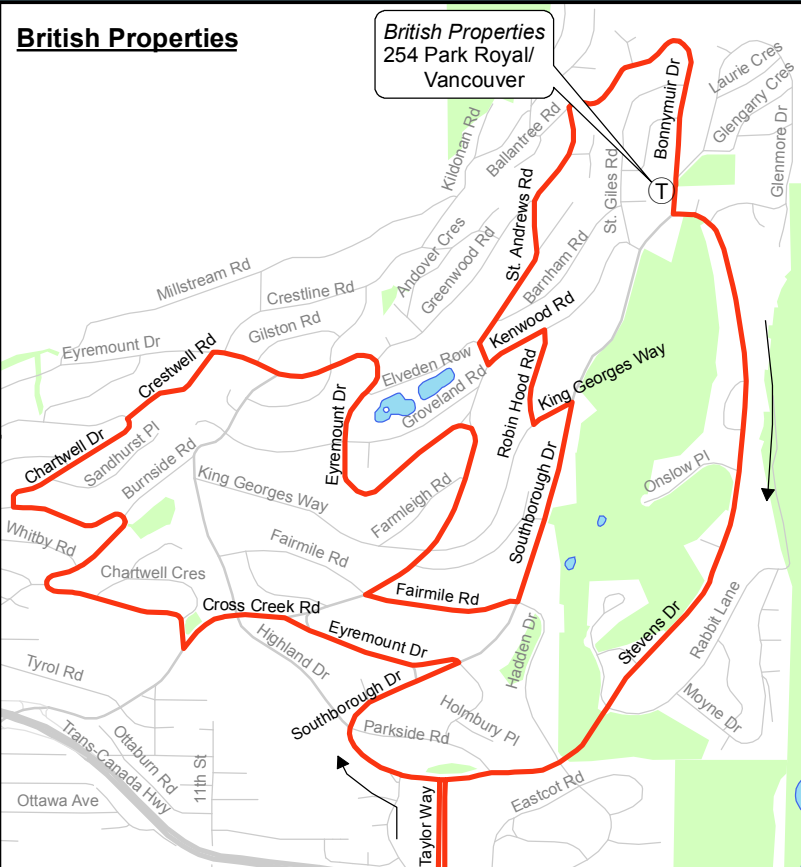

254 British Properties/ Park Royal/ Vancouver

September 2009

For route and schedule information, visit www.translink.bc.ca

Created By:
CMBC Service Planning

westvancouver
TRANSIT

British Properties - See inset

Legend

- Red solid line: Regular Routing
- Red dashed line: Limited Service
- SkyTrain:
 - Blue line: Expo Line
 - Yellow line: Millennium Line
 - Green line: Canada Line
- Black line with cross-ticks: West Coast Express
- Blue line with cross-ticks: SeaBus/Ferry
- T/S symbol: Route Terminus/Scheduled Stop
- Blue square with 'S': SkyTrain Station
- Blue rectangle with 'E': West Coast Express Station