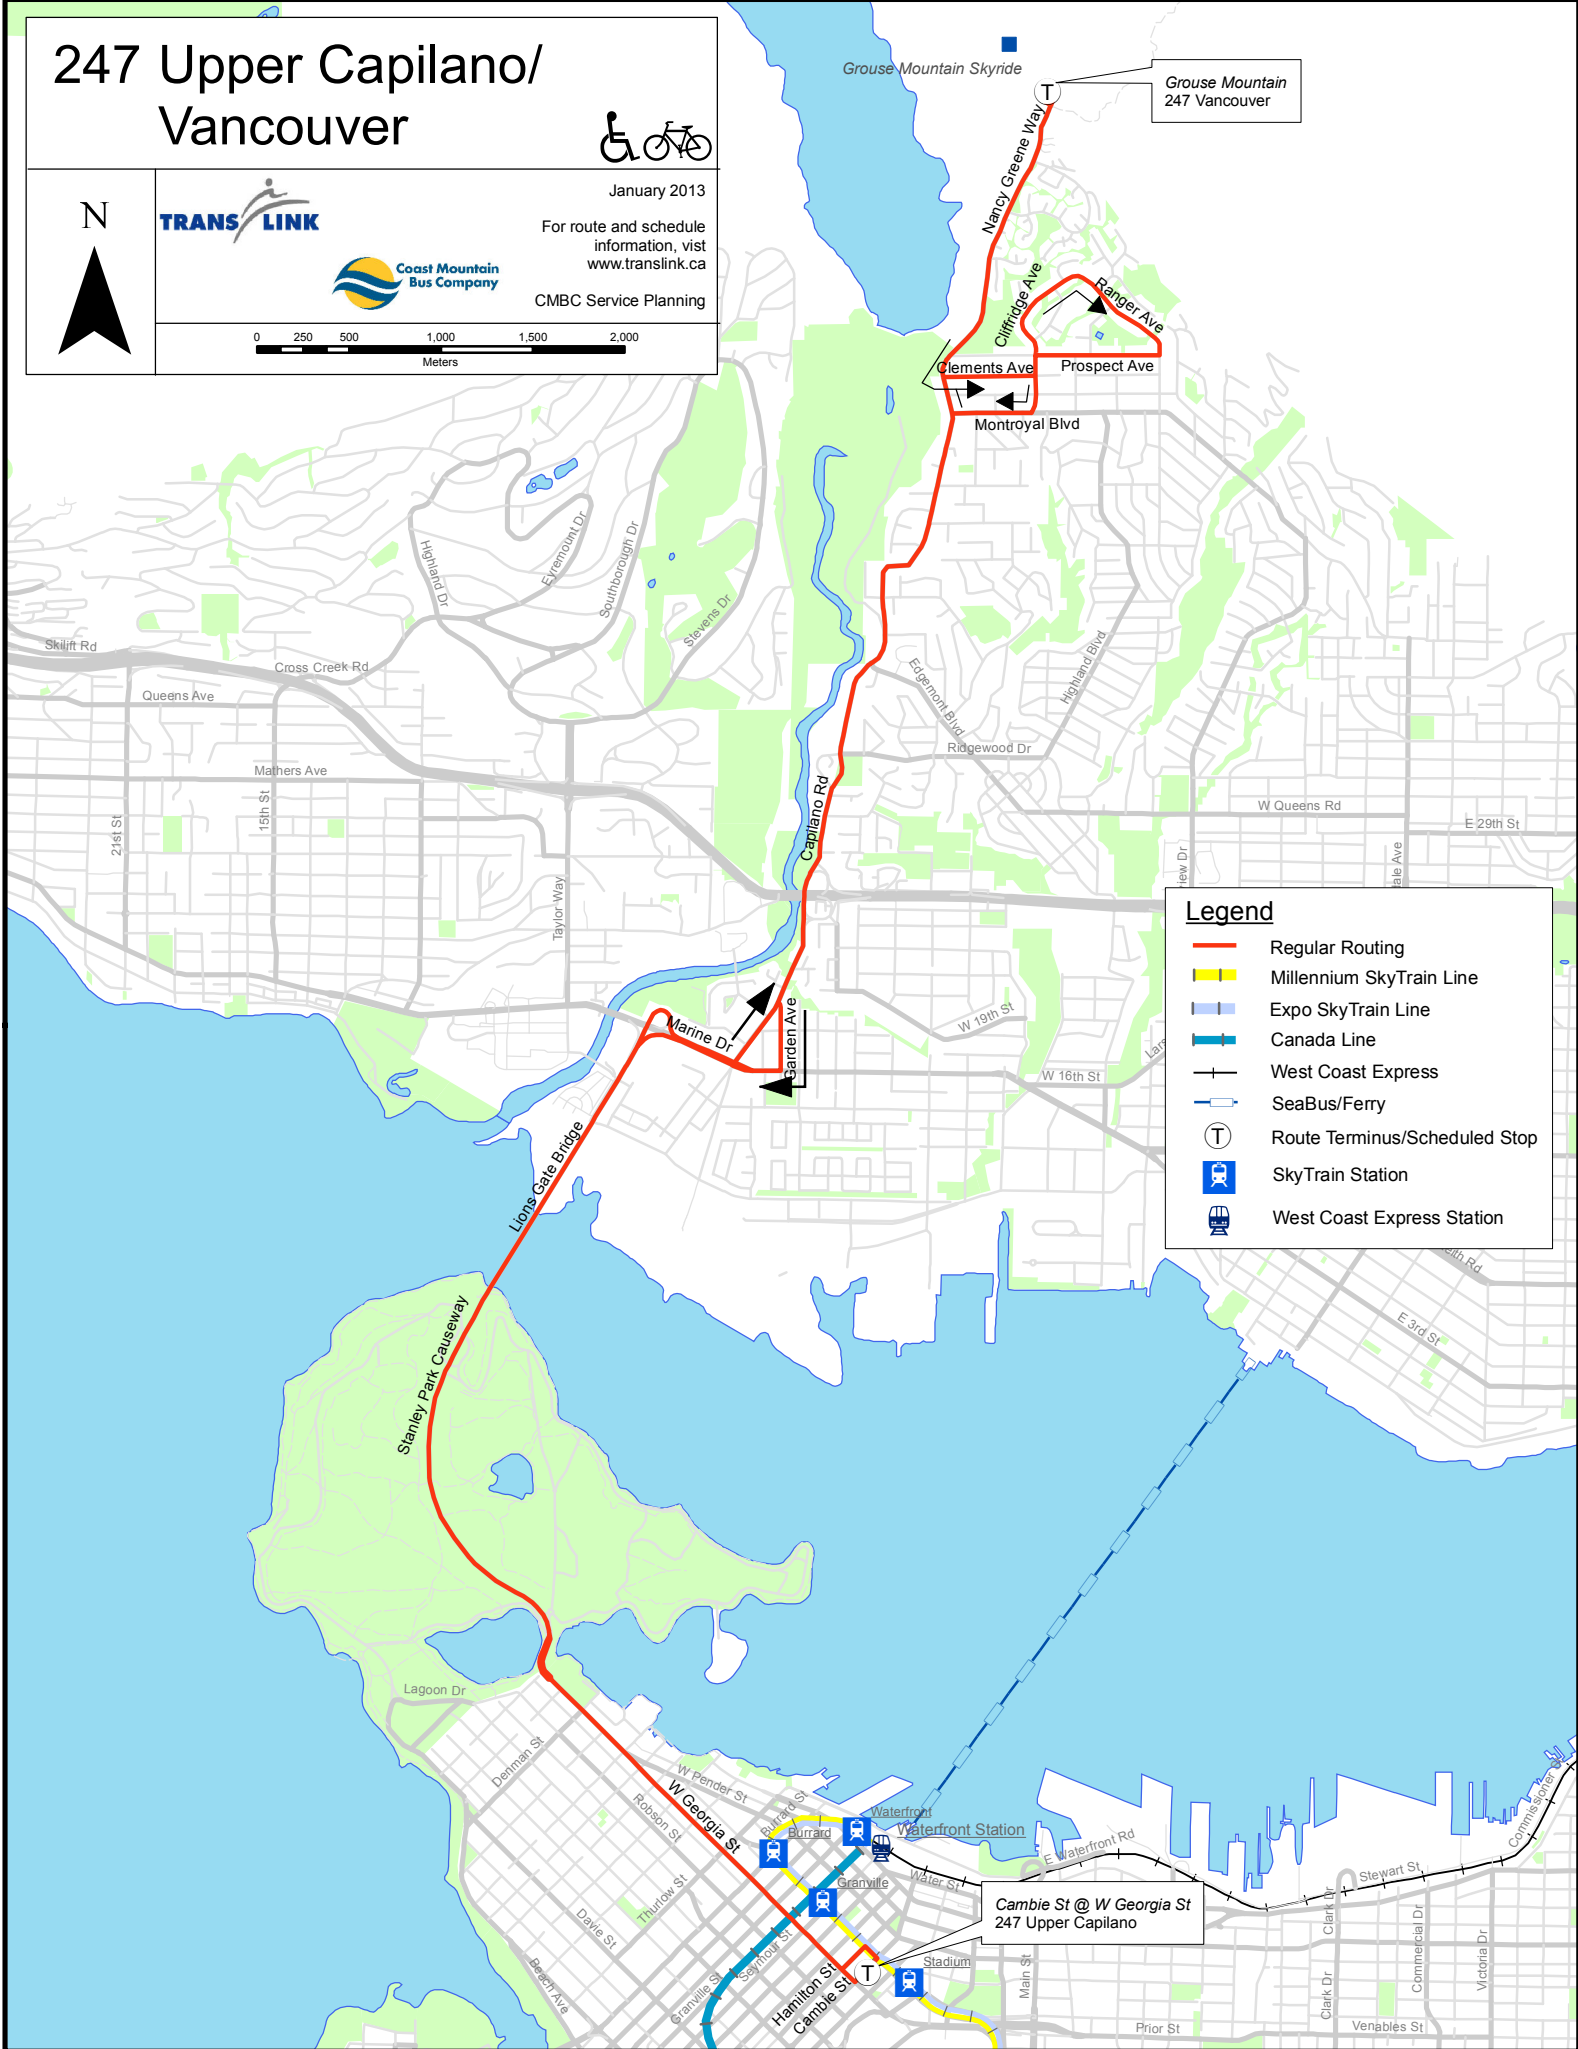

247 Upper Capilano/ Vancouver

January 2013

For route and schedule information, visit www.translink.ca

CMBC Service Planning

Legend

- Regular Routing
- Millennium SkyTrain Line
- Expo SkyTrain Line
- Canada Line
- West Coast Express
- SeaBus/Ferry
- Route Terminus/Scheduled Stop
- SkyTrain Station
- West Coast Express Station

Cambie St @ W Georgia St
247 Upper Capilano

Grouse Mountain
247 Vancouver