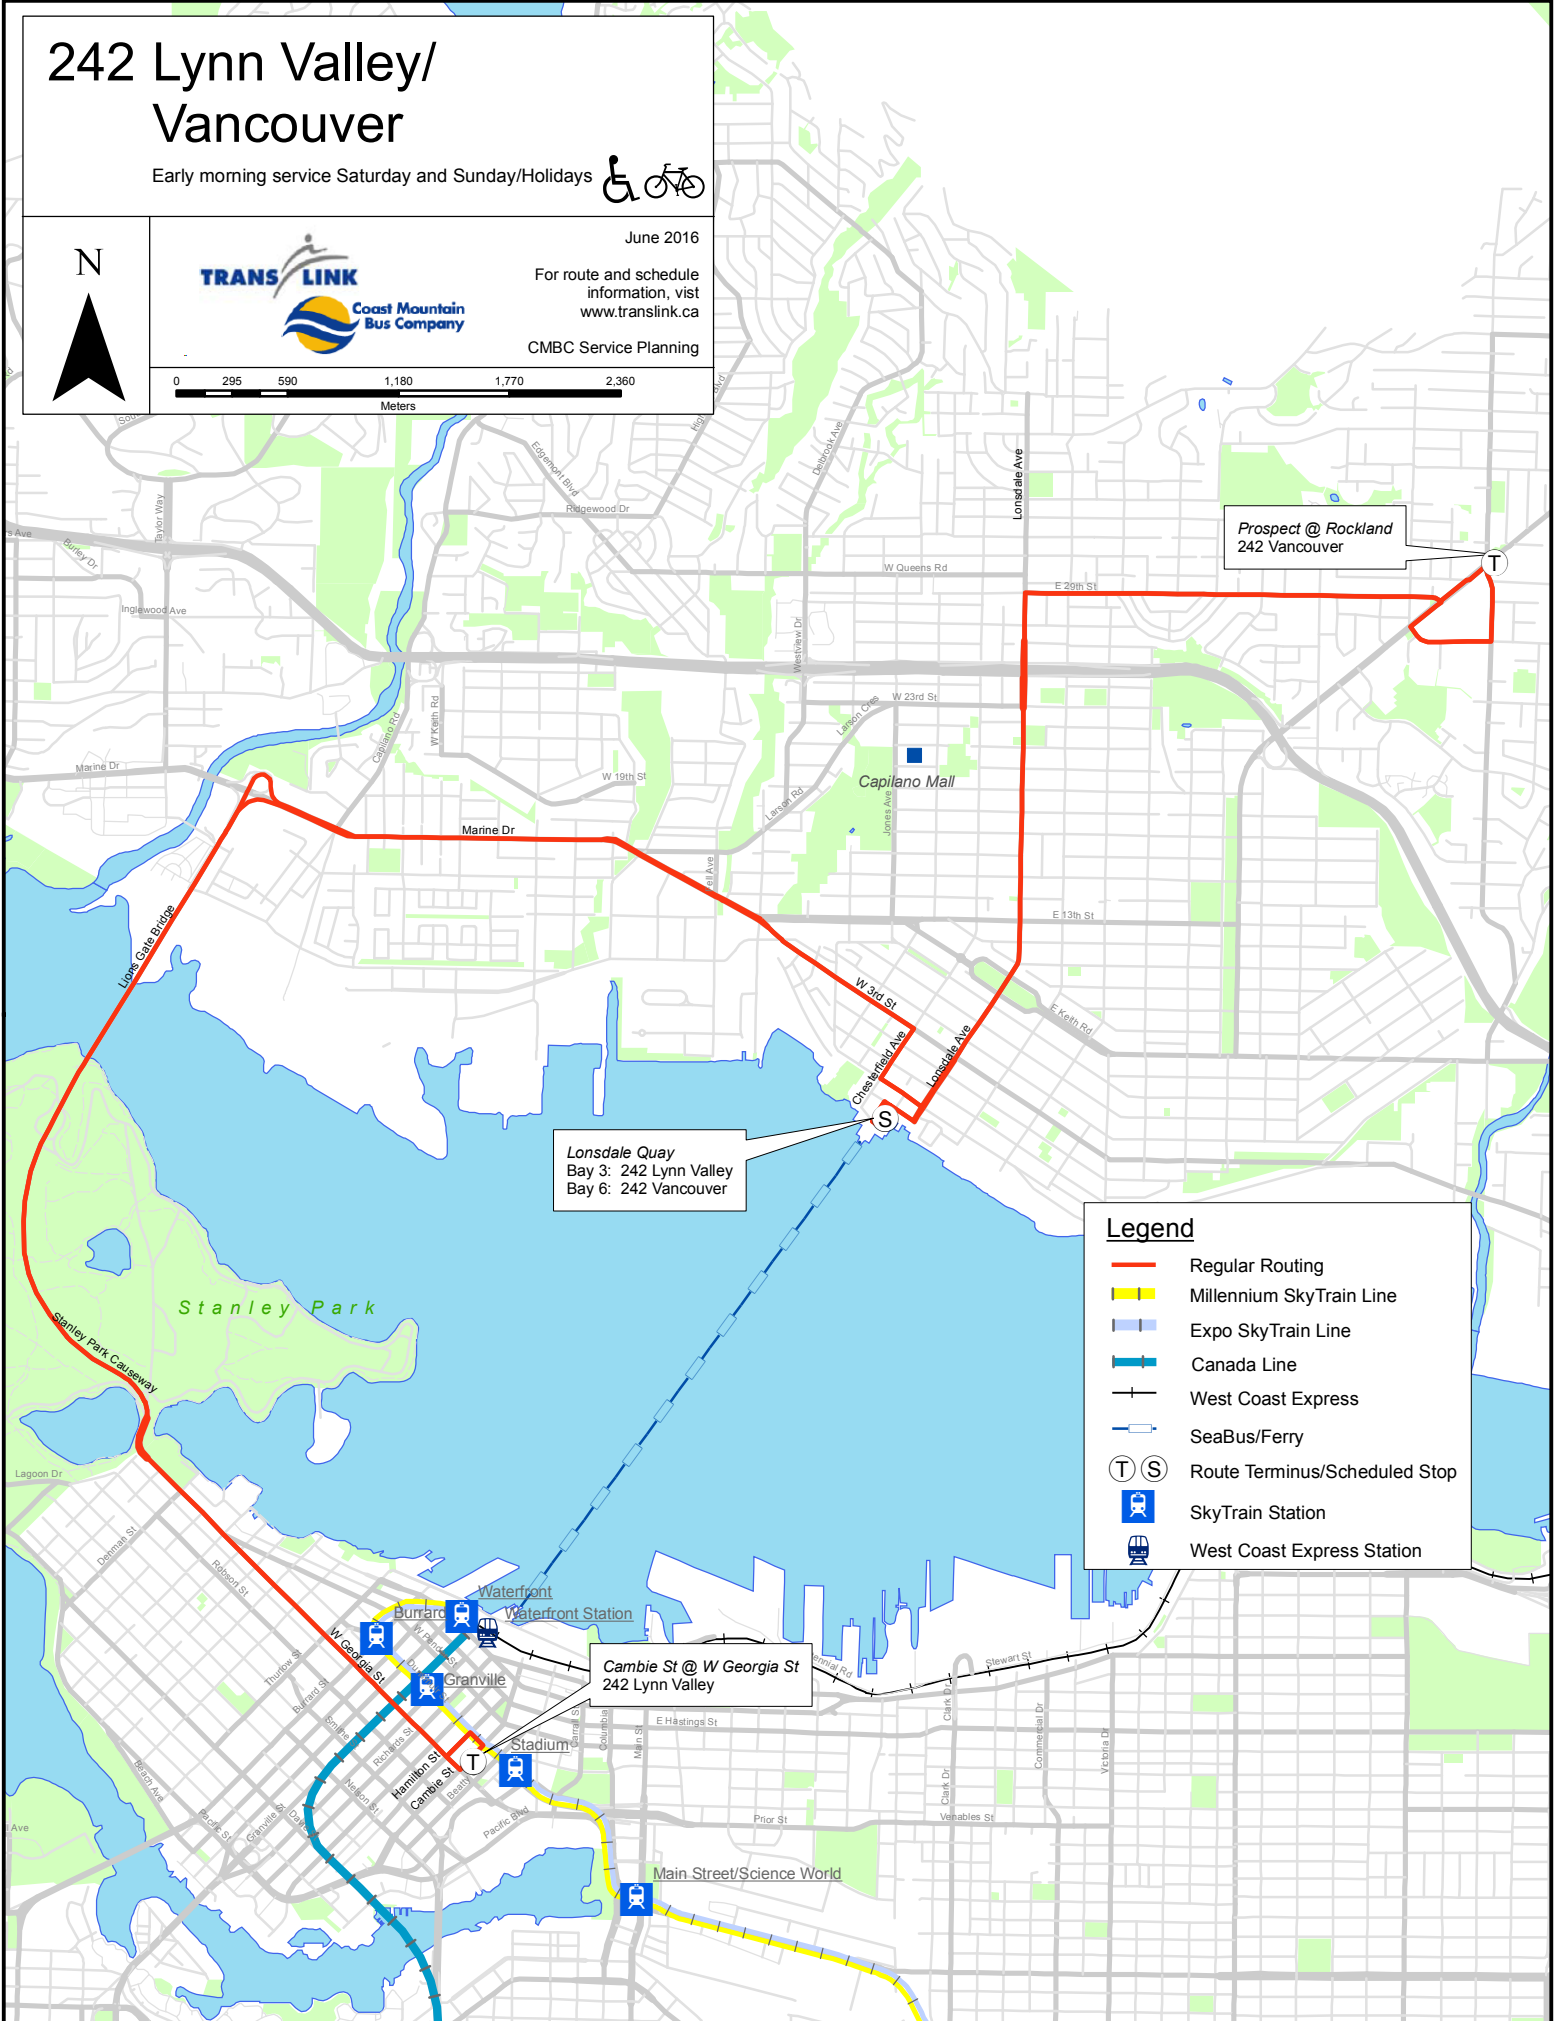

242 Lynn Valley/ Vancouver

Early morning service Saturday and Sunday/Holidays 

N

June 2016
For route and schedule information, visit www.translink.ca

CMBC Service Planning

Prospect @ Rockland
242 Vancouver

Lonsdale Quay
Bay 3: 242 Lynn Valley
Bay 6: 242 Vancouver

Cambie St @ W Georgia St
242 Lynn Valley

Legend

-  Regular Routing
-  Millennium SkyTrain Line
-  Expo SkyTrain Line
-  Canada Line
-  West Coast Express
-  SeaBus/Ferry
-  Route Terminus/Scheduled Stop
-  SkyTrain Station
-  West Coast Express Station