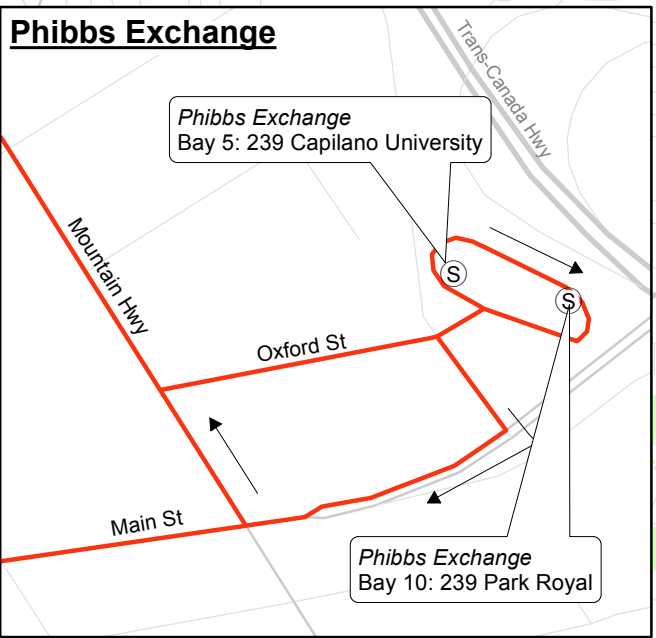

239 Park Royal/Lonsdale Quay Phibbs Exchange/ Capilano University

December 2014

For route and schedule information, visit www.translink.ca

CMBC Service Planning

N

Legend

- Regular Routing
- - - Limited Service
- (T) (S) Route Terminus/Scheduled Stop
- SeaBus/Ferry
- West Coast Express
- West Coast Express Station

Park Royal
239 Capilano University

Phibbs Exchange
Bay 5: 239 Capilano University

Phibbs Exchange
Bay 10: 239 Park Royal

Capilano University
239 Park Royal

Lonsdale Quay
Bay 6: 239 Park Royal
Bay 7: 239 Phibbs Exchange/
Capilano University

Phibbs Exchange
- See Inset