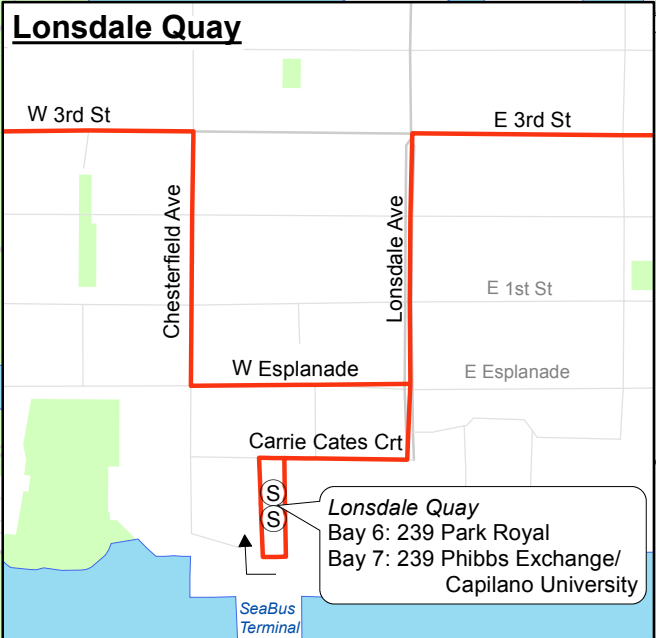

239 Park Royal/Lonsdale Quay Phibbs Exchange/ Capilano University

December 2014

For route and schedule information, visit www.translink.ca

CMBC Service Planning

N

Legend

- Regular Routing
- - - Limited Service
- (T) (S) Route Terminus/Scheduled Stop
- SeaBus/Ferry
- West Coast Express
- West Coast Express Station

Park Royal
239 Capilano University

Phibbs Exchange
Bay 5: 239 Capilano University

Phibbs Exchange
Bay 10: 239 Park Royal

Capilano University
239 Park Royal

Lonsdale Quay
Bay 6: 239 Park Royal
Bay 7: 239 Phibbs Exchange/
Capilano University