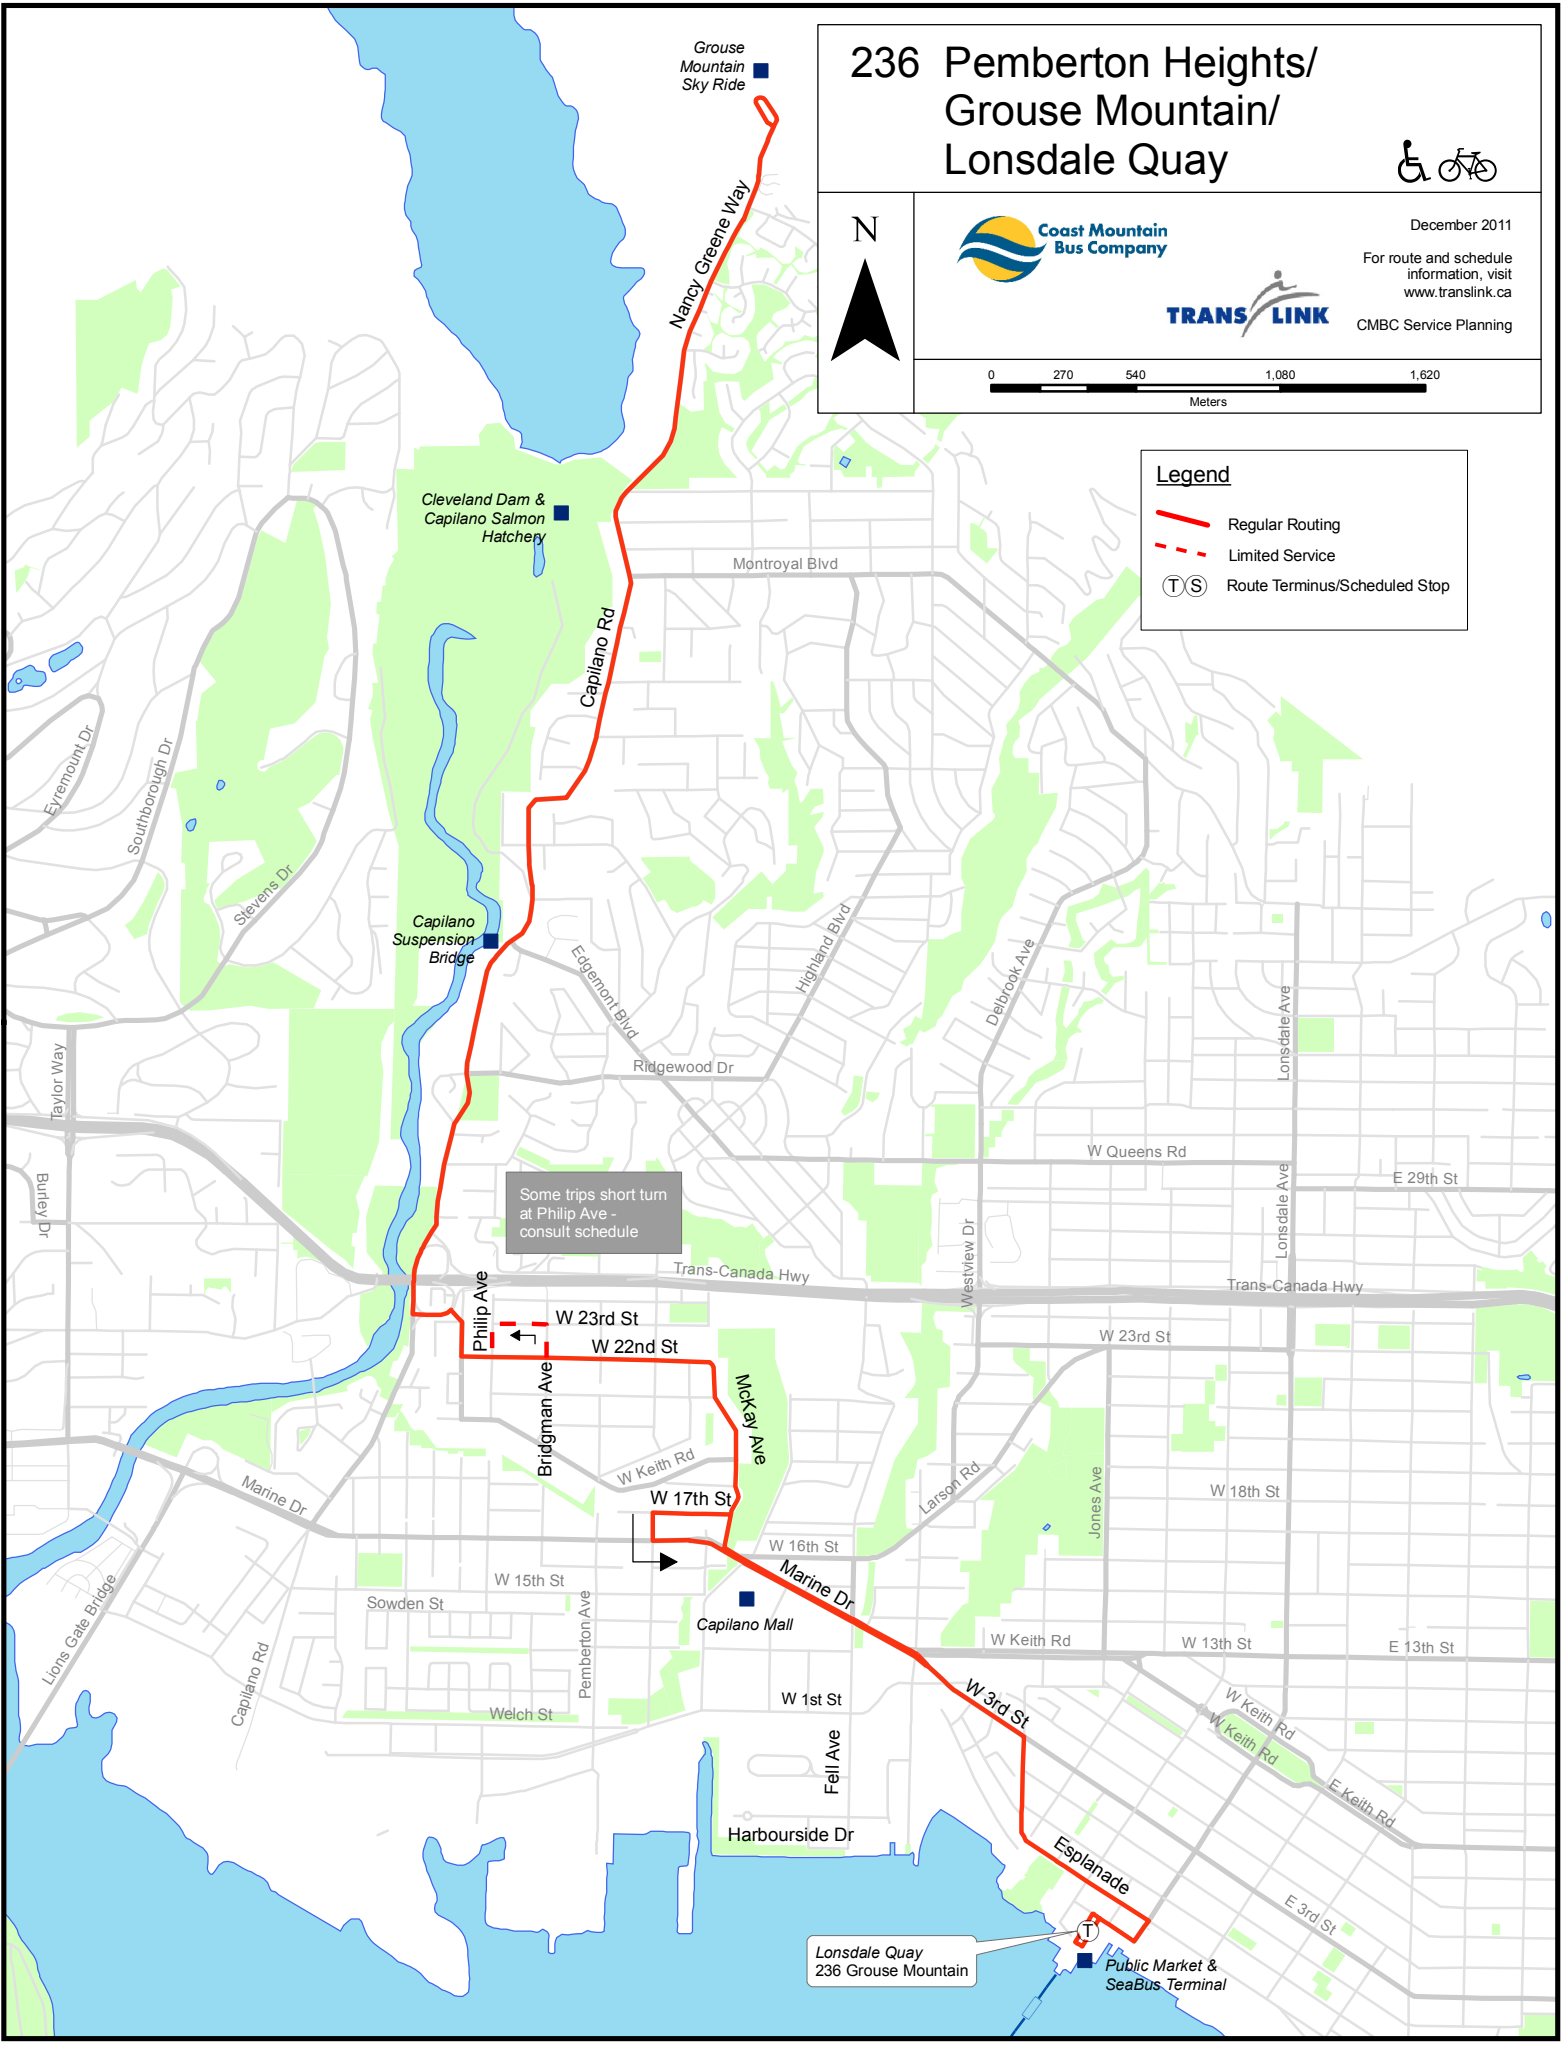

236 Pemberton Heights/ Grouse Mountain/ Lonsdale Quay

December 2011
For route and schedule information, visit www.translink.ca
CMBC Service Planning

Legend

- Regular Routing
- - - Limited Service
- T S Route Terminus/Scheduled Stop

Some trips short turn at Philip Ave - consult schedule

Lonsdale Quay
236 Grouse Mountain

Public Market &
SeaBus Terminal