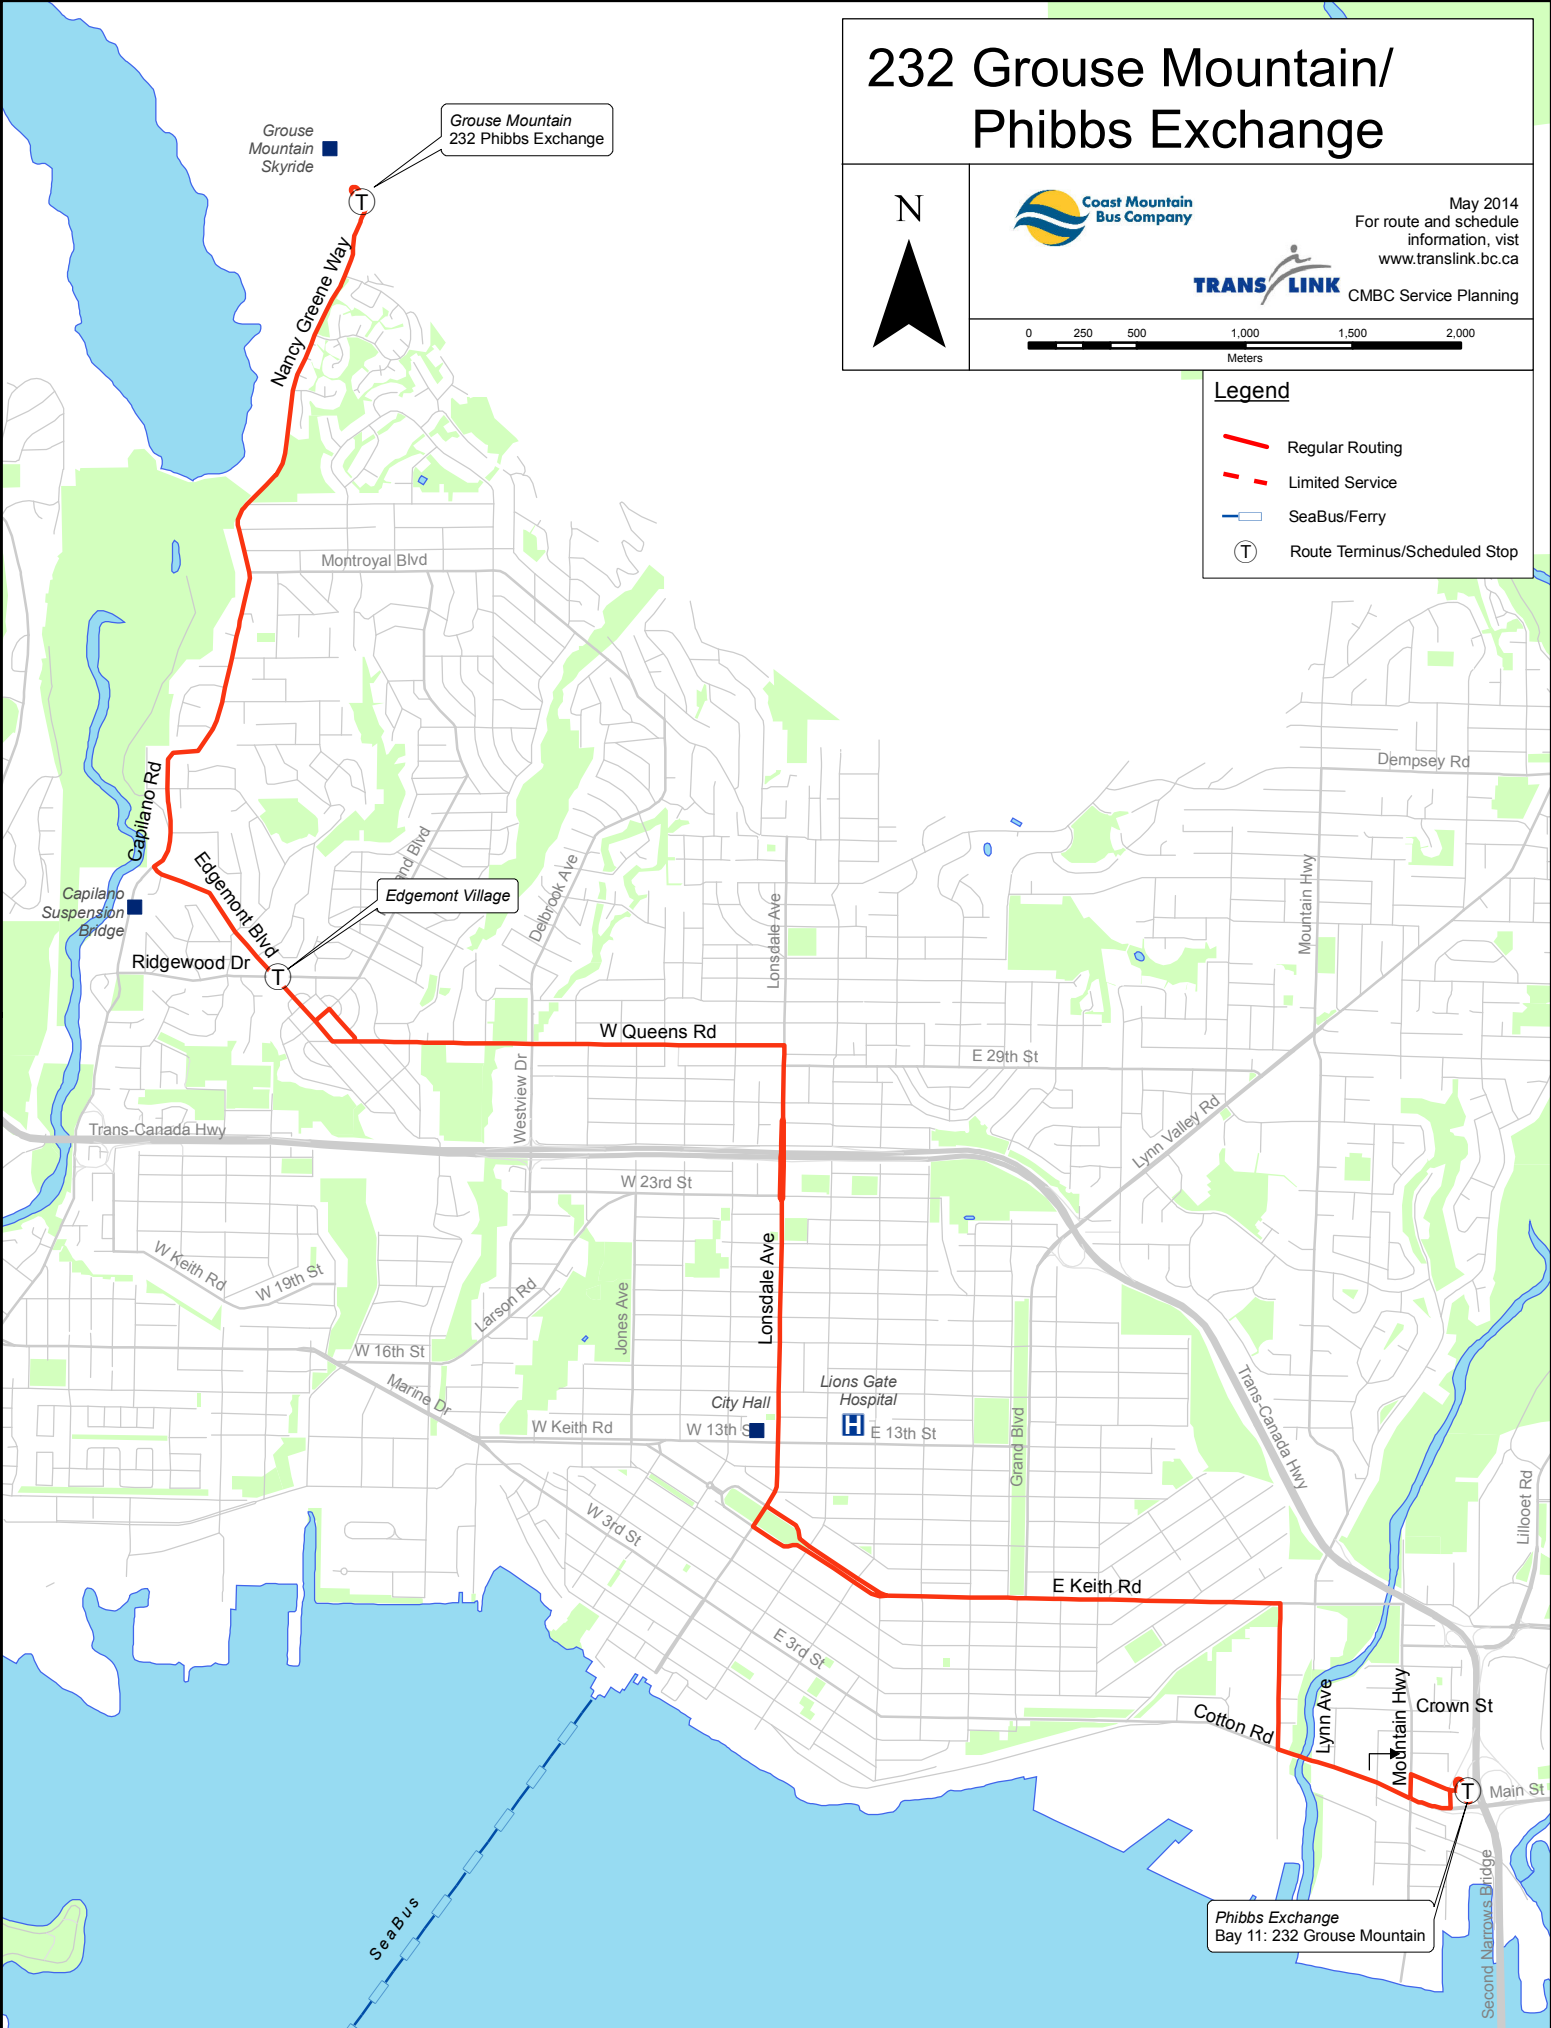

# 232 Grouse Mountain/ Phibbs Exchange

May 2014  
For route and schedule  
information, visit  
[www.translink.bc.ca](http://www.translink.bc.ca)  
CMBC Service Planning

### Legend

- Regular Routing
- - - Limited Service
- SeaBus/Ferry
- T Route Terminus/Scheduled Stop

Grouse Mountain Skyride  
Grouse Mountain 232 Phibbs Exchange

Edgemont Village

Phibbs Exchange  
Bay 11: 232 Grouse Mountain