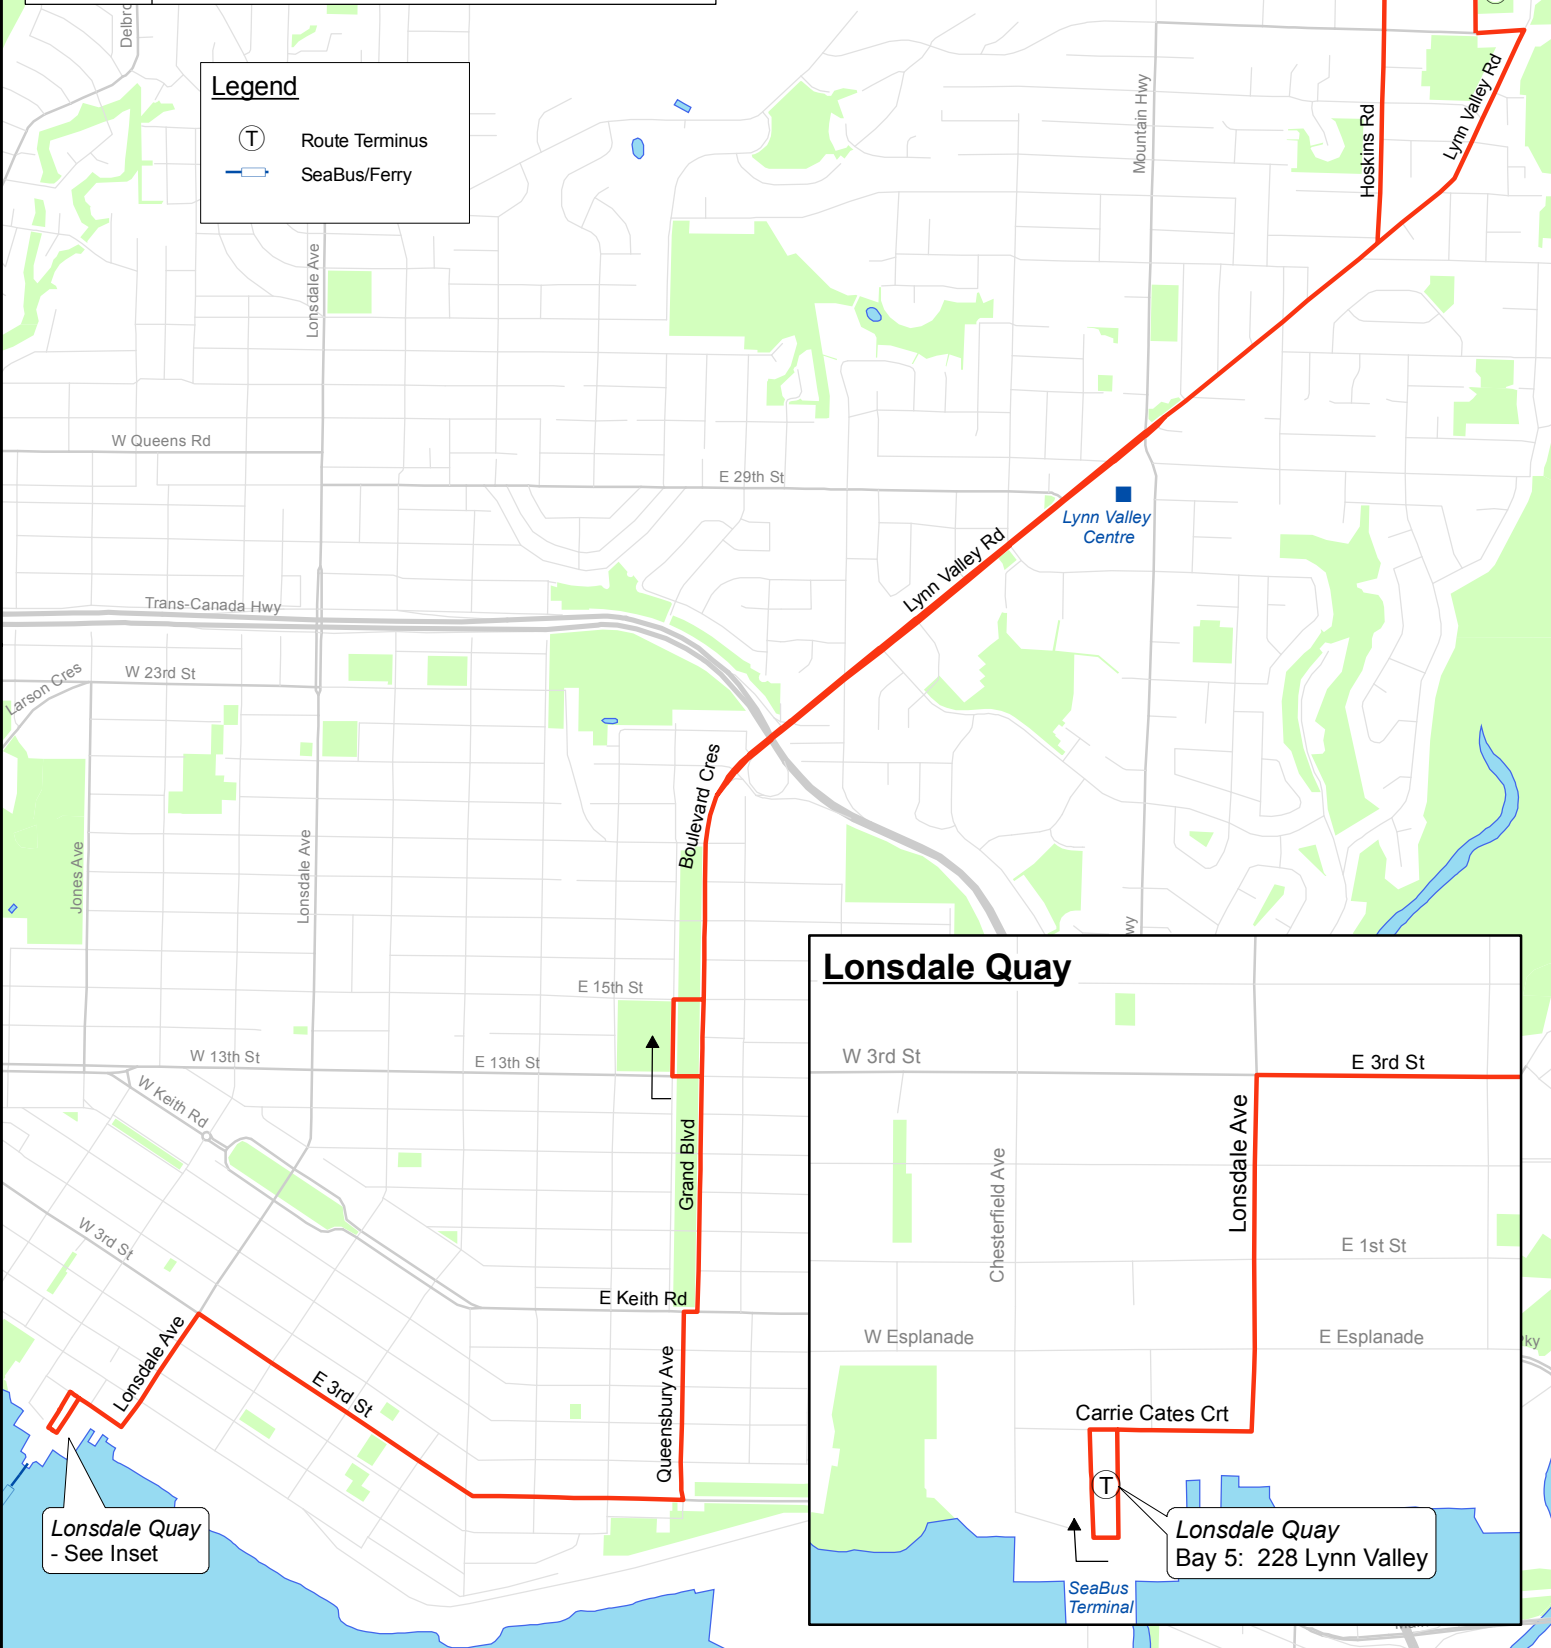

# 228 Lynn Valley/ Lonsdale Quay

October 2010

For route and schedule information, visit [www.translink.ca](http://www.translink.ca)

CMBC Service Planning

### Legend

- Route Terminus
- SeaBus/Ferry

Underwood Ave @ Dempsey Rd  
228 Lonsdale Quay

### Lonsdale Quay

Lonsdale Quay  
- See Inset

Lonsdale Quay  
Bay 5: 228 Lynn Valley