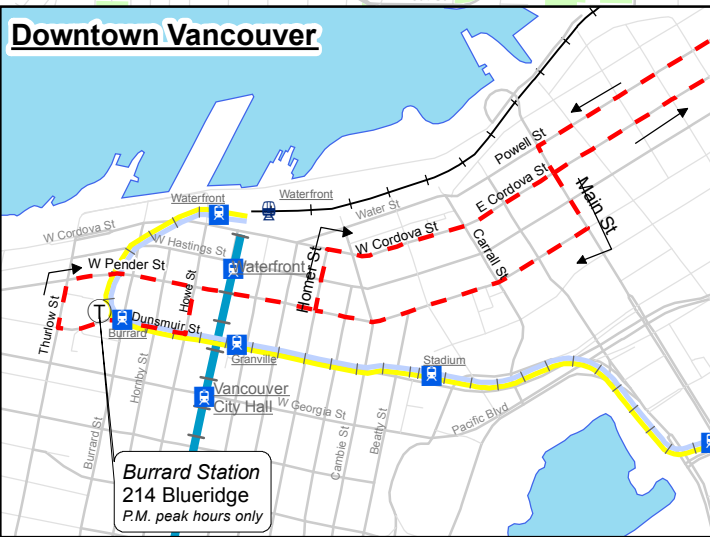

214 Blueridge/Phibbs Exchange/Vancouver

May 2017

For route and schedule information, visit www.translink.ca

CMBC Service Planning

Phibbs Exchange

Sechelt Dr @ Hyannis Dr
214 Phibbs Exchange
Some A.M. peak hour trips operate as 214 Vancouver

Downtown Vancouver

Downtown - See Inset

Phibbs Exchange - See Inset

Some A.M. peak hour trips operate via Old Dollarton & Riverside

LEGEND

- Regular Routing
- - - Limited Service
- SkyTrain Millennium Line
- SkyTrain Expo Line
- SkyTrain Canada Line
- West Coast Express
- SeaBus/Ferry
- T S Route Terminus/Scheduled Stop
- ST SkyTrain Station
- WCE West Coast Express Station