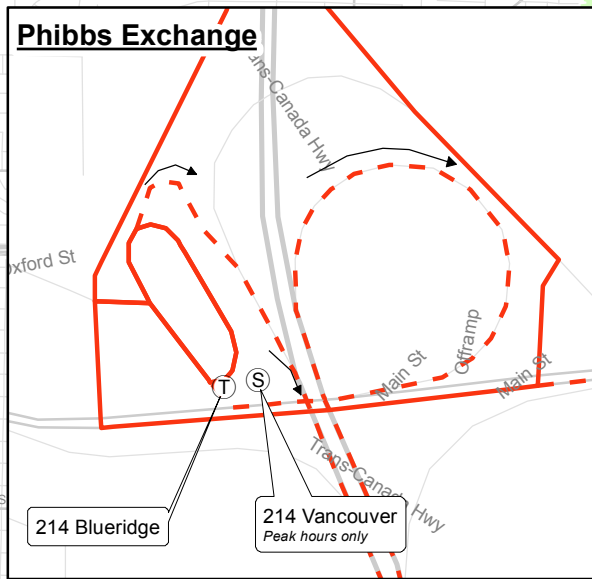

214 Blueridge/Phibbs Exchange/Vancouver

May 2017

For route and schedule information, visit www.translink.ca

CMBC Service Planning

Phibbs Exchange

Sechelt Dr @ Hyannis Dr
214 Phibbs Exchange
Some A.M. peak hour trips operate as 214 Vancouver

Downtown Vancouver

Downtown - See Inset

Phibbs Exchange - See Inset

Some A.M. peak hour trips operate via Old Dollarton & Riverside

LEGEND

- Regular Routing
- - - Limited Service
- SkyTrain Millennium Line
- SkyTrain Expo Line
- SkyTrain Canada Line
- West Coast Express
- SeaBus/Ferry
- T S Route Terminus/Scheduled Stop
- ST SkyTrain Station
- WCE West Coast Express Station