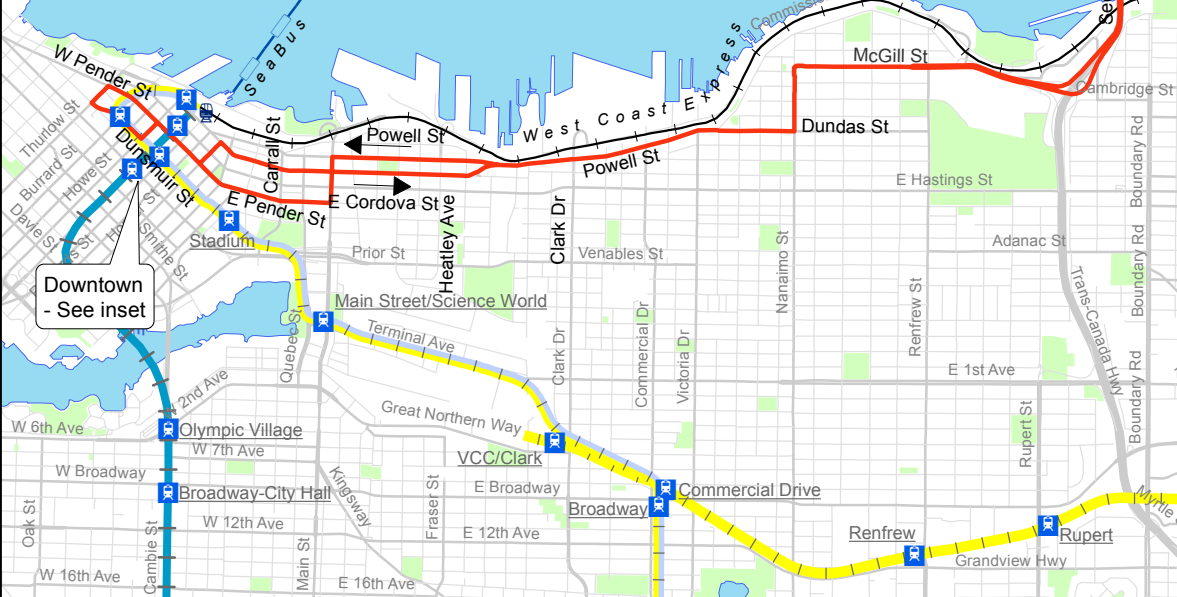

211 Phibbs Exchange/ Vancouver/Seymour

December 2014

For route and schedule information, visit www.translink.ca

CMBC Service Planning

LEGEND	
	Regular Routing
	Millennium Line
	Expo Line
	Canada Line
	West Coast Express
	SeaBus/Ferry
	Route Terminus/Scheduled Stop
	SkyTrain Station
	West Coast Express Station

Phibbs Exchange - See inset

Deep Cove
211 Vancouver

Gallant Ave

Downtown - See inset

Phibbs Exchange
Bay 4: 211 Seymour
Bay 9: 211 Vancouver