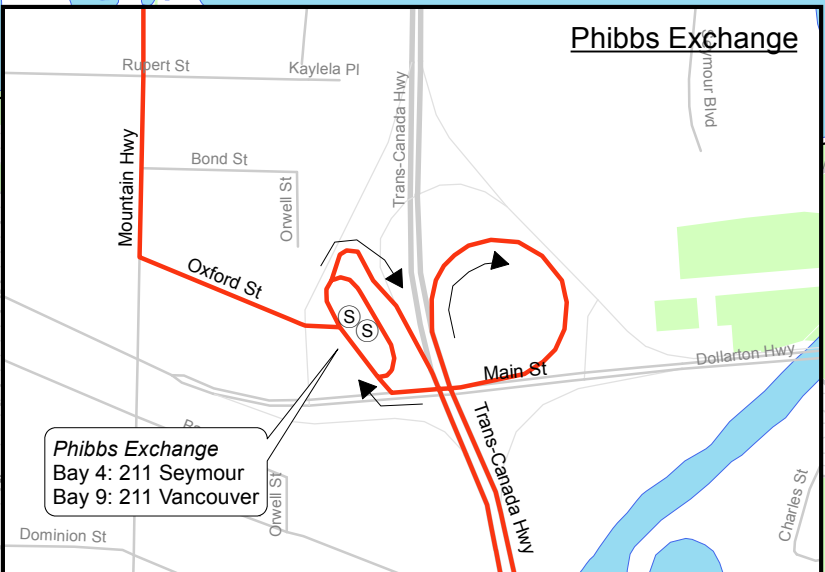

211 Phibbs Exchange/ Vancouver/Seymour

December 2014

For route and schedule information, visit www.translink.ca

CMBC Service Planning

LEGEND	
	Regular Routing
	Millennium Line
	Expo Line
	Canada Line
	West Coast Express
	SeaBus/Ferry
	Route Terminus/Scheduled Stop
	SkyTrain Station
	West Coast Express Station

Phibbs Exchange - See inset

Deep Cove
211 Vancouver

Gallant Ave

Downtown - See inset

Phibbs Exchange
Bay 4: 211 Seymour
Bay 9: 211 Vancouver