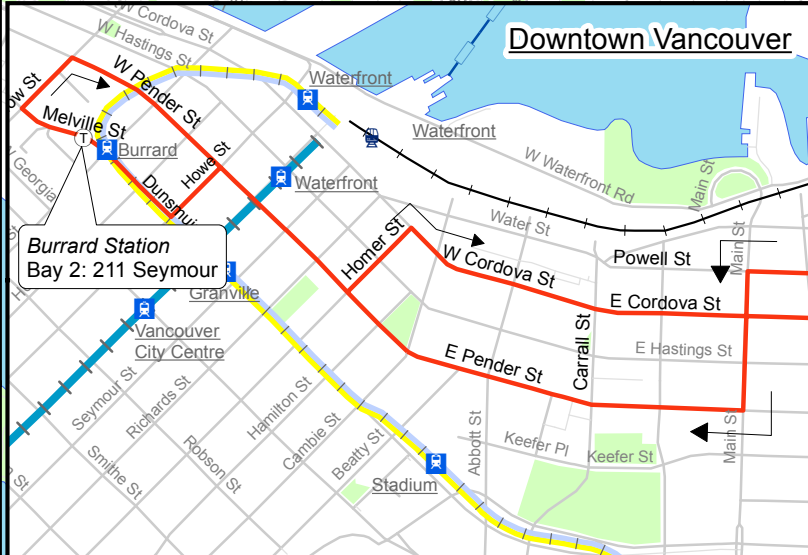

211 Phibbs Exchange/ Vancouver/Seymour

December 2014

For route and schedule information, visit www.translink.ca

CMBC Service Planning

LEGEND	
	Regular Routing
	Millennium Line
	Expo Line
	Canada Line
	West Coast Express
	SeaBus/Ferry
	Route Terminus/Scheduled Stop
	SkyTrain Station
	West Coast Express Station

Phibbs Exchange - See inset

Deep Cove
211 Vancouver

Gallant Ave

Downtown - See inset

Phibbs Exchange
Bay 4: 211 Seymour
Bay 9: 211 Vancouver