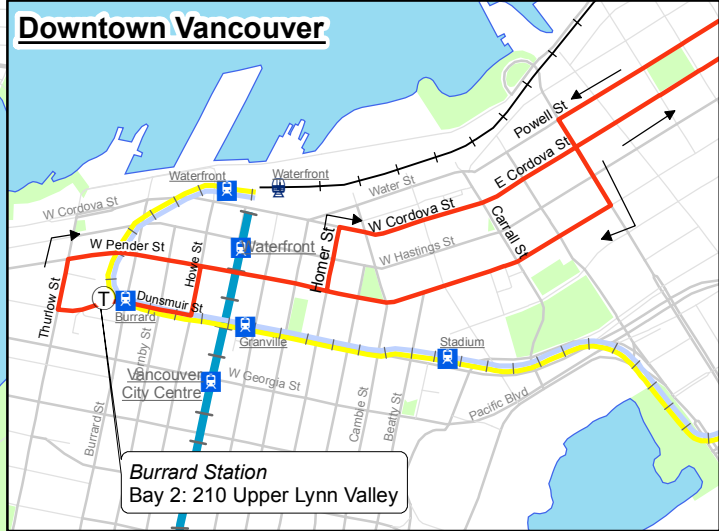

# 210 Upper Lynn Valley/ Vancouver

September 2014

For route and schedule information, visit [www.translink.ca](http://www.translink.ca)

CMBC Service Planning

Downtown - See Inset

Underwood Ave @ Dempsey Rd  
210 Vancouver

Phibbs Exchange  
Bay 3: 210 Upper Lynn Valley  
Bay 9: 210 Vancouver  
\*\* Evening trips operate as  
209 Vancouver with local service  
to Burrard Station

LEGEND	
	Regular Routing
	Millennium Line
	Expo Line
	Canada Line
	West Coast Express
	SeaBus/Ferry
	Route Terminus/Scheduled Stop
	SkyTrain Station
	West Coast Express Station