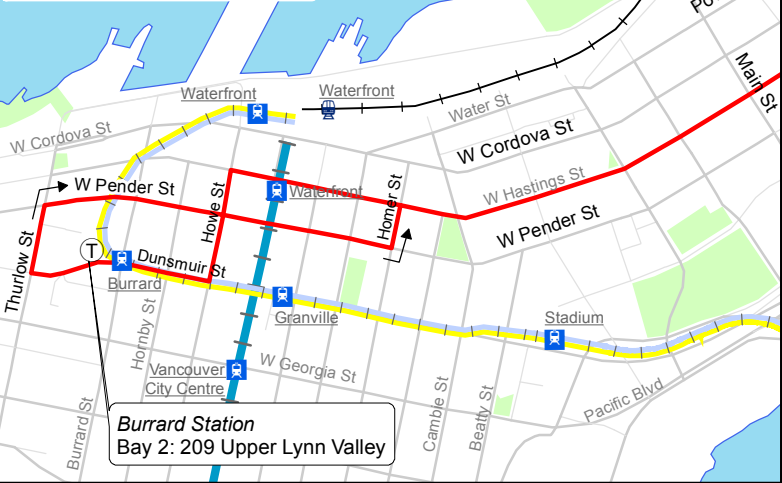

209 Upper Lynn Valley/ Vancouver

June 2013

For route and schedule information, visit www.translink.ca

CMBC Service Planning

- LEGEND**
- Regular Routing
 - Millennium Line
 - Expo Line
 - Canada Line
 - West Coast Express
 - SeaBus/Ferry
 - Route Terminus/Scheduled Stop
 - SkyTrain Station
 - West Coast Express Station

Downtown Vancouver

Burrard Station
Bay 2: 209 Upper Lynn Valley

Phibbs Exchange
Bay 3: 209 Upper Lynn Valley
Bay 9: 209 Vancouver

Underwood Ave @ Dempsey Rd
209 Vancouver