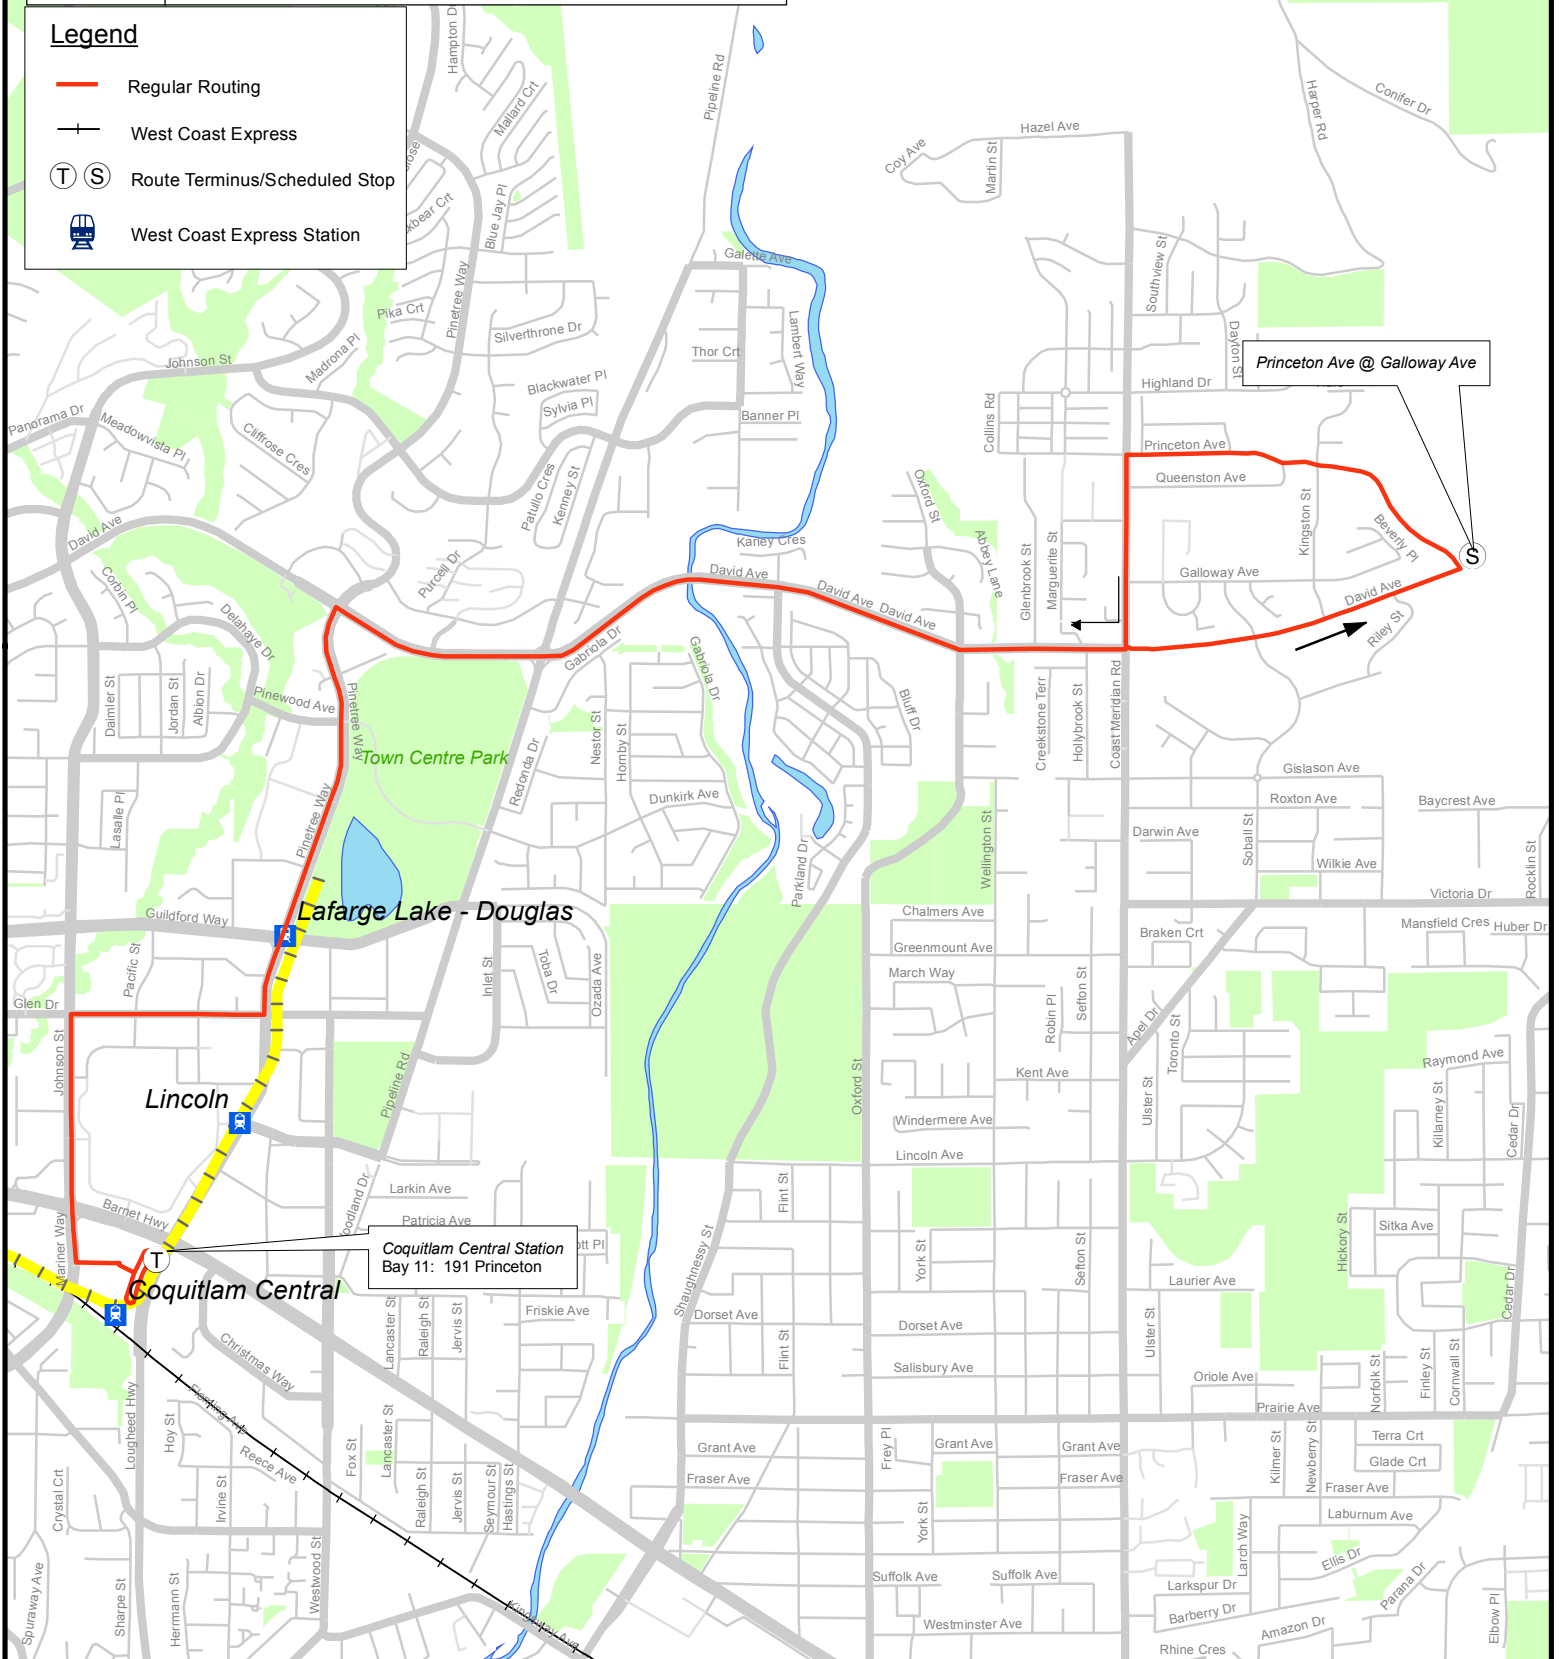

191 Coquitlam Central Station/ Princeton

Community SHUTTLE

December 2016

For route and schedule information, visit www.translink.ca

CMBC Service Planning

Legend

- Regular Routing
- + West Coast Express
- T S Route Terminus/Scheduled Stop
- West Coast Express Station

Princeton Ave @ Galloway Ave

Lafarge Lake - Douglas

Lincoln

Coquitlam Central

Coquitlam Central Station
Bay 11: 191 Princeton