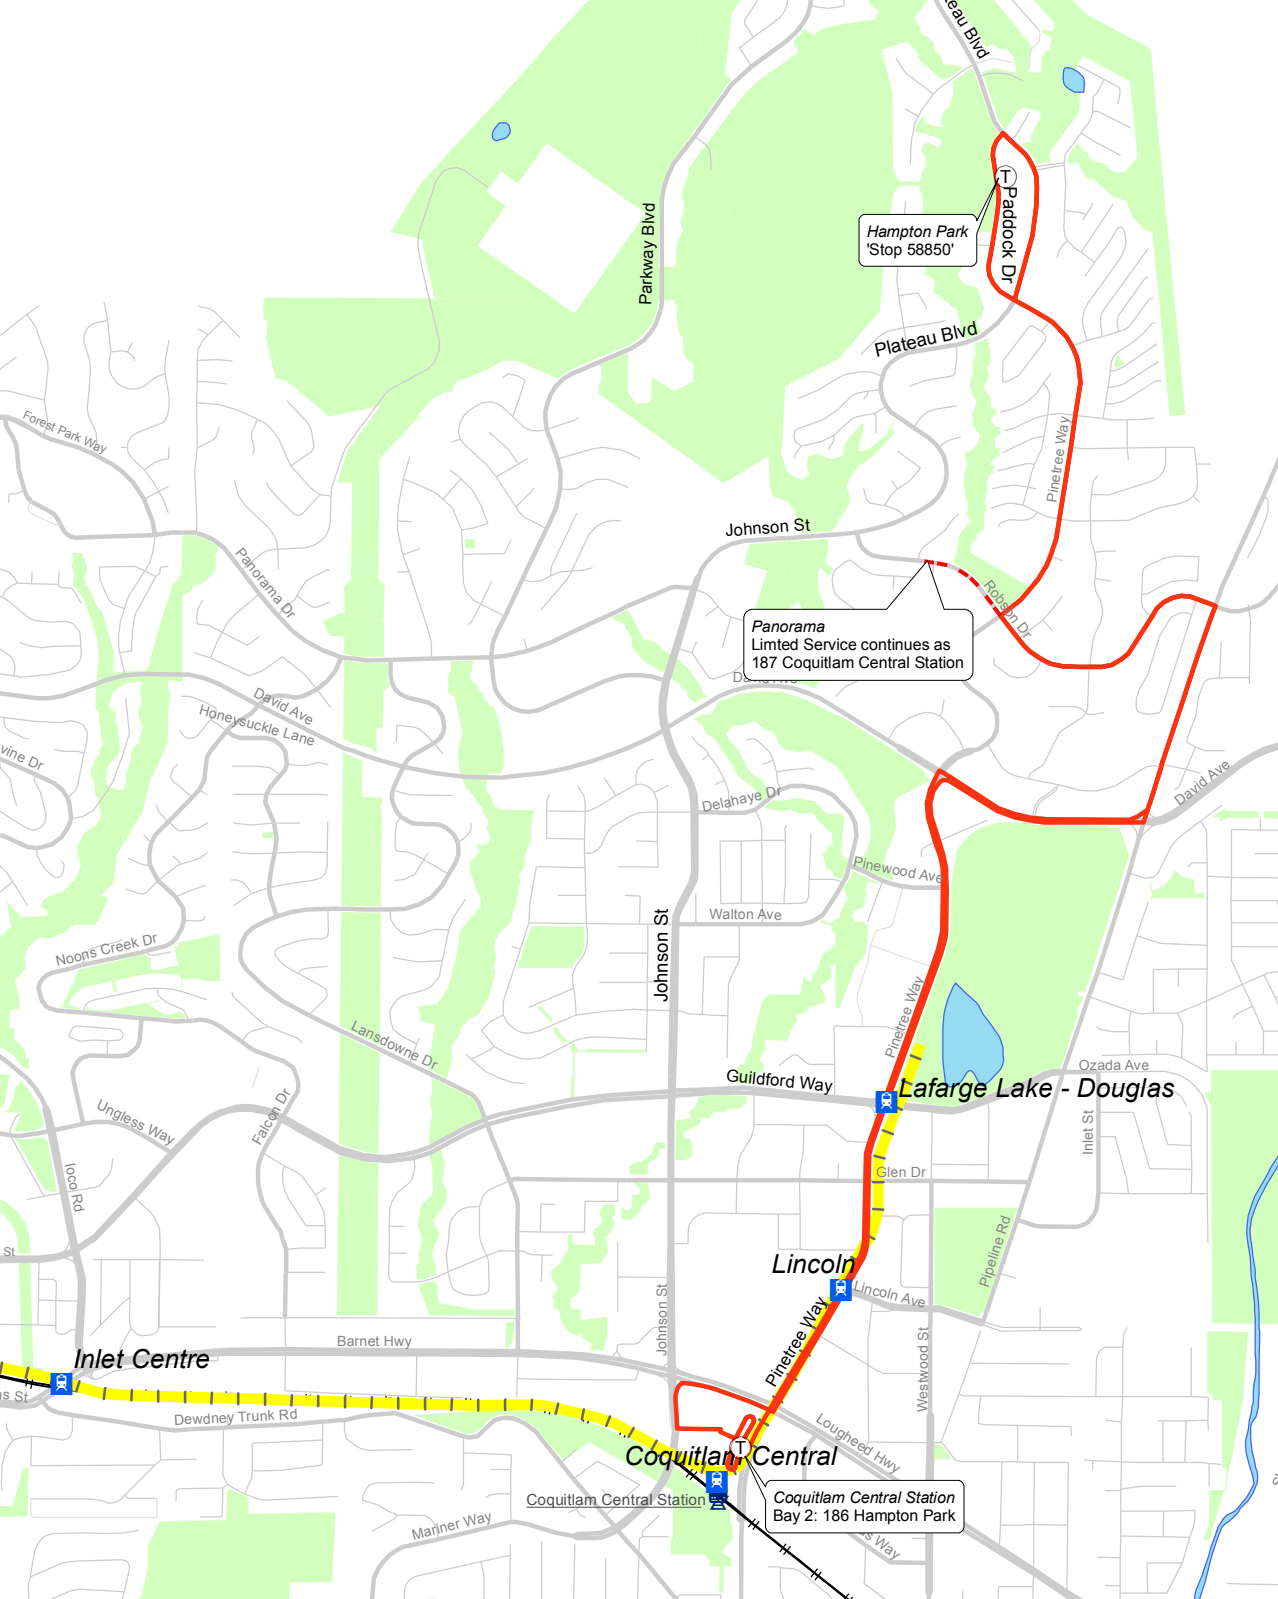

186 Hampton Park/Panorama Coquitlam Central Station

June 2017

For route and schedule information, visit www.translink.ca

CMBC Service Planning

- LEGEND**
- Regular Routing
 - Limited Service Routing
 - Millennium Line
 - Expo Line
 - Canada Line
 - West Coast Express
 - SeaBus/Ferry
 - Route Terminus/Scheduled Stop
 - SkyTrain/Canada Line/West Coast Express Station

Coquitlam Central Station
Bay 2: 186 Hampton Park