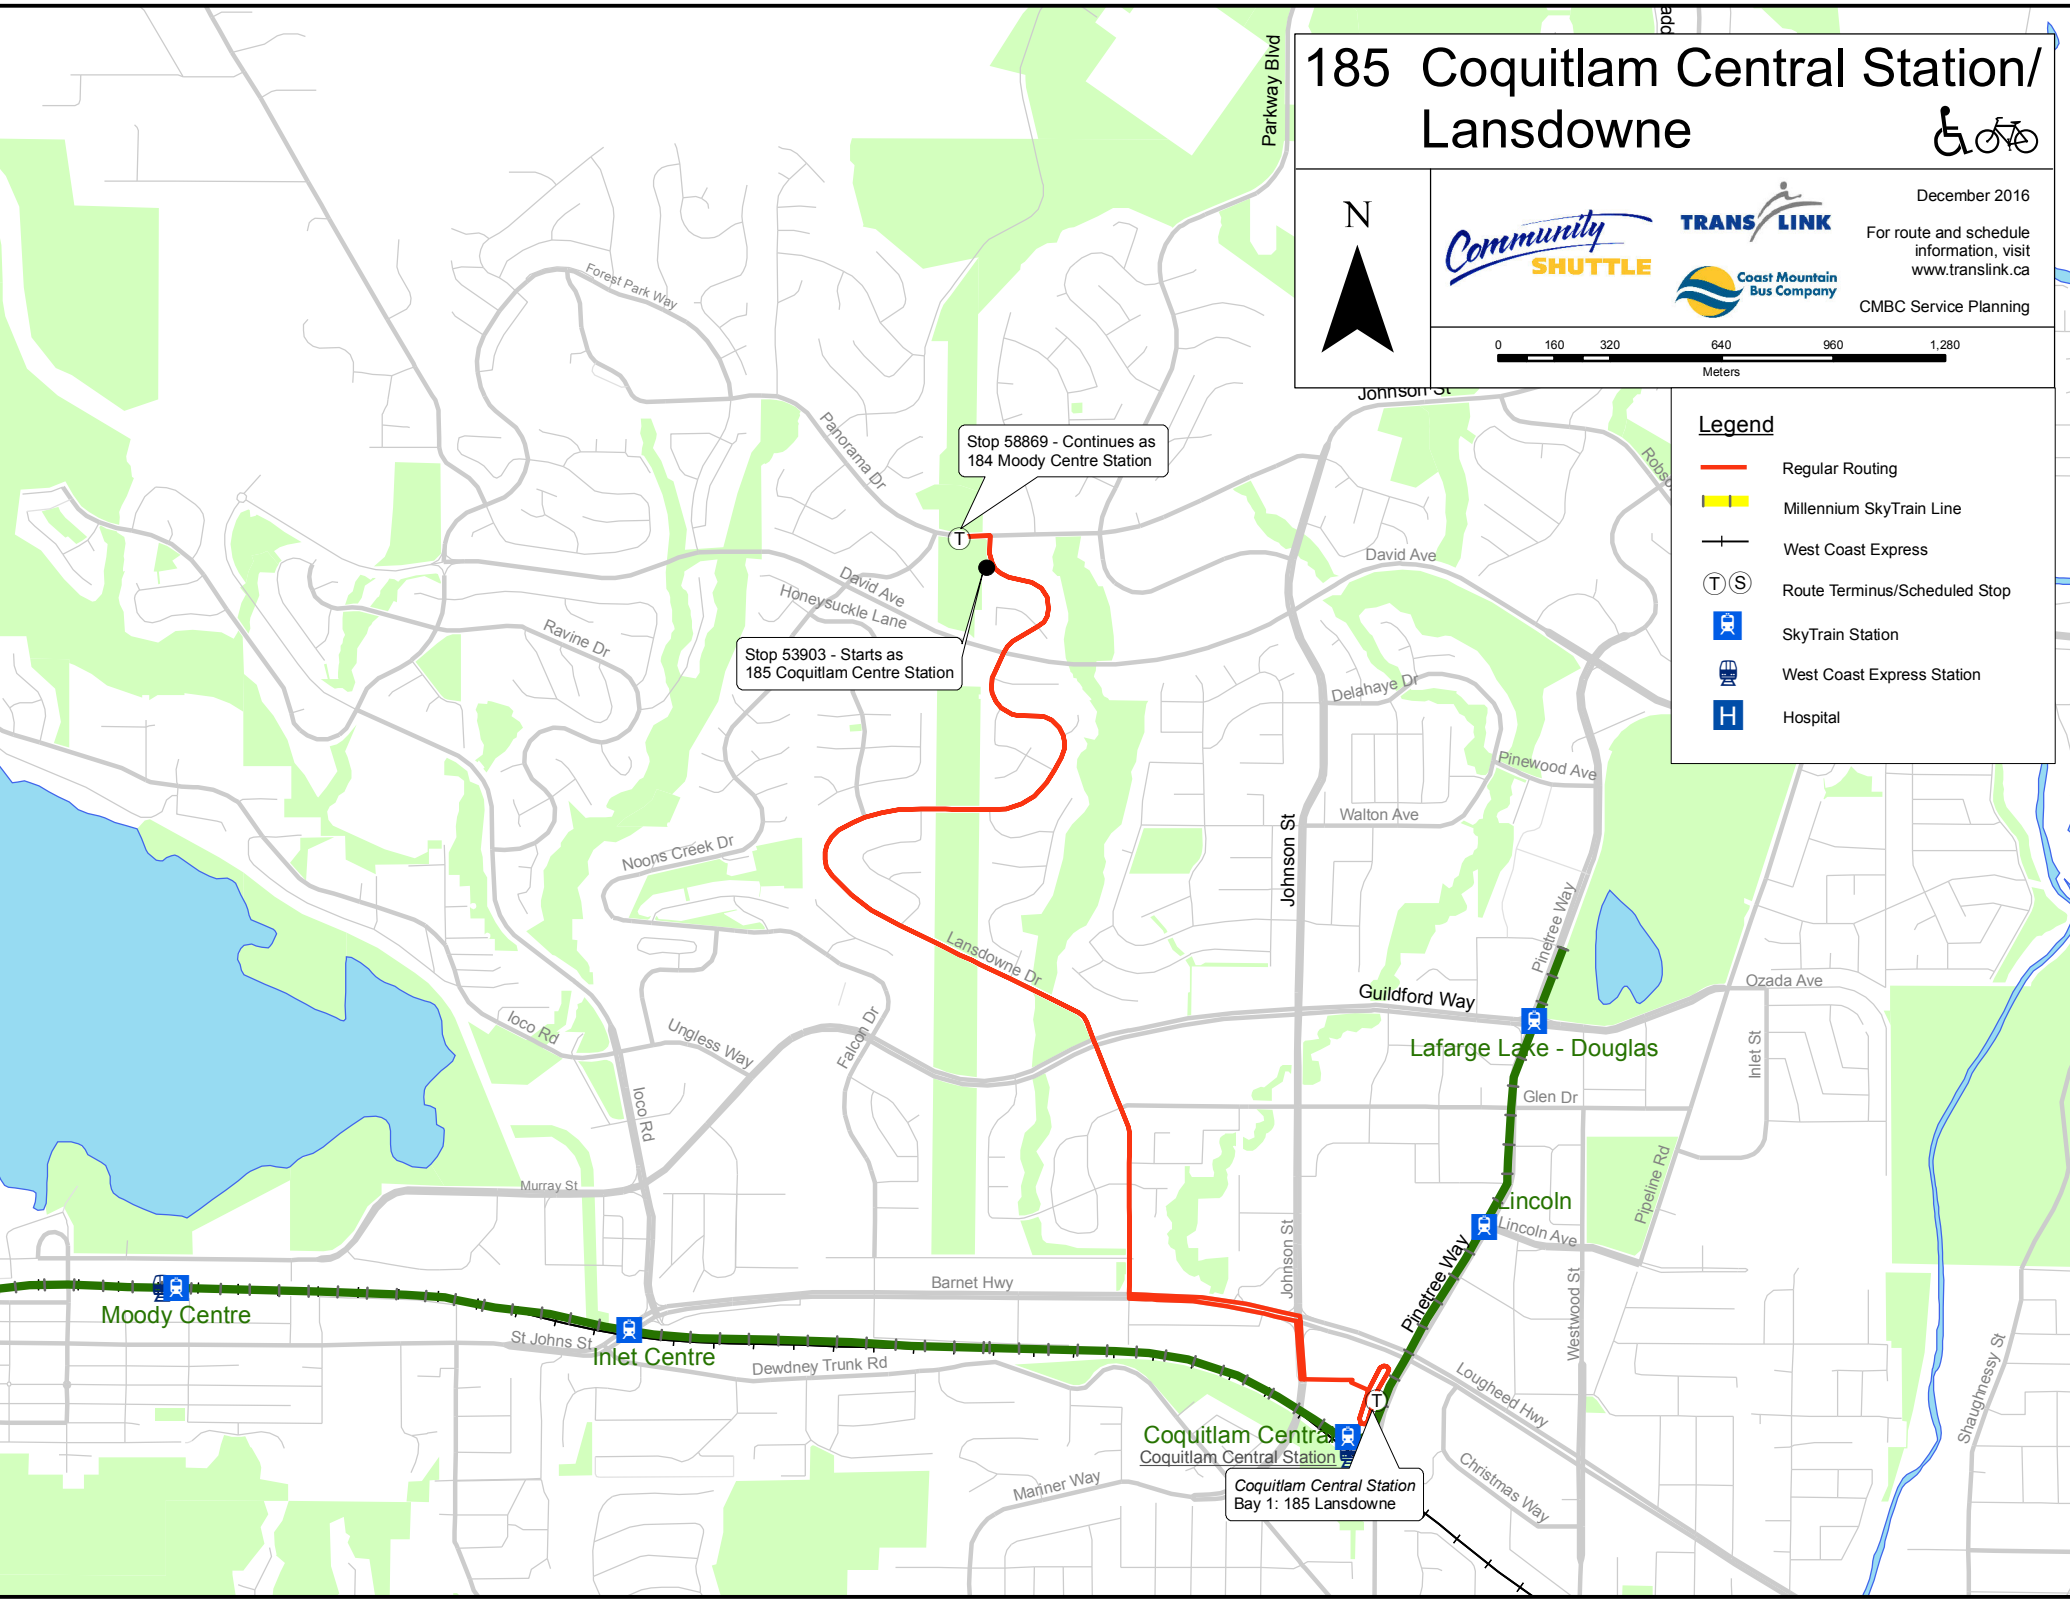

# 185 Coquitlam Central Station/ Lansdowne

December 2016

For route and schedule information, visit [www.translink.ca](http://www.translink.ca)

CMBC Service Planning

### Legend

-  Regular Routing
-  Millennium SkyTrain Line
-  West Coast Express
-  Route Terminus/Scheduled Stop
-  SkyTrain Station
-  West Coast Express Station
-  Hospital

Stop 58869 - Continues as 184 Moody Centre Station

Stop 53903 - Starts as 185 Coquitlam Centre Station

Coquitlam Central Station  
Coquitlam Central Station  
Bay 1: 185 Lansdowne