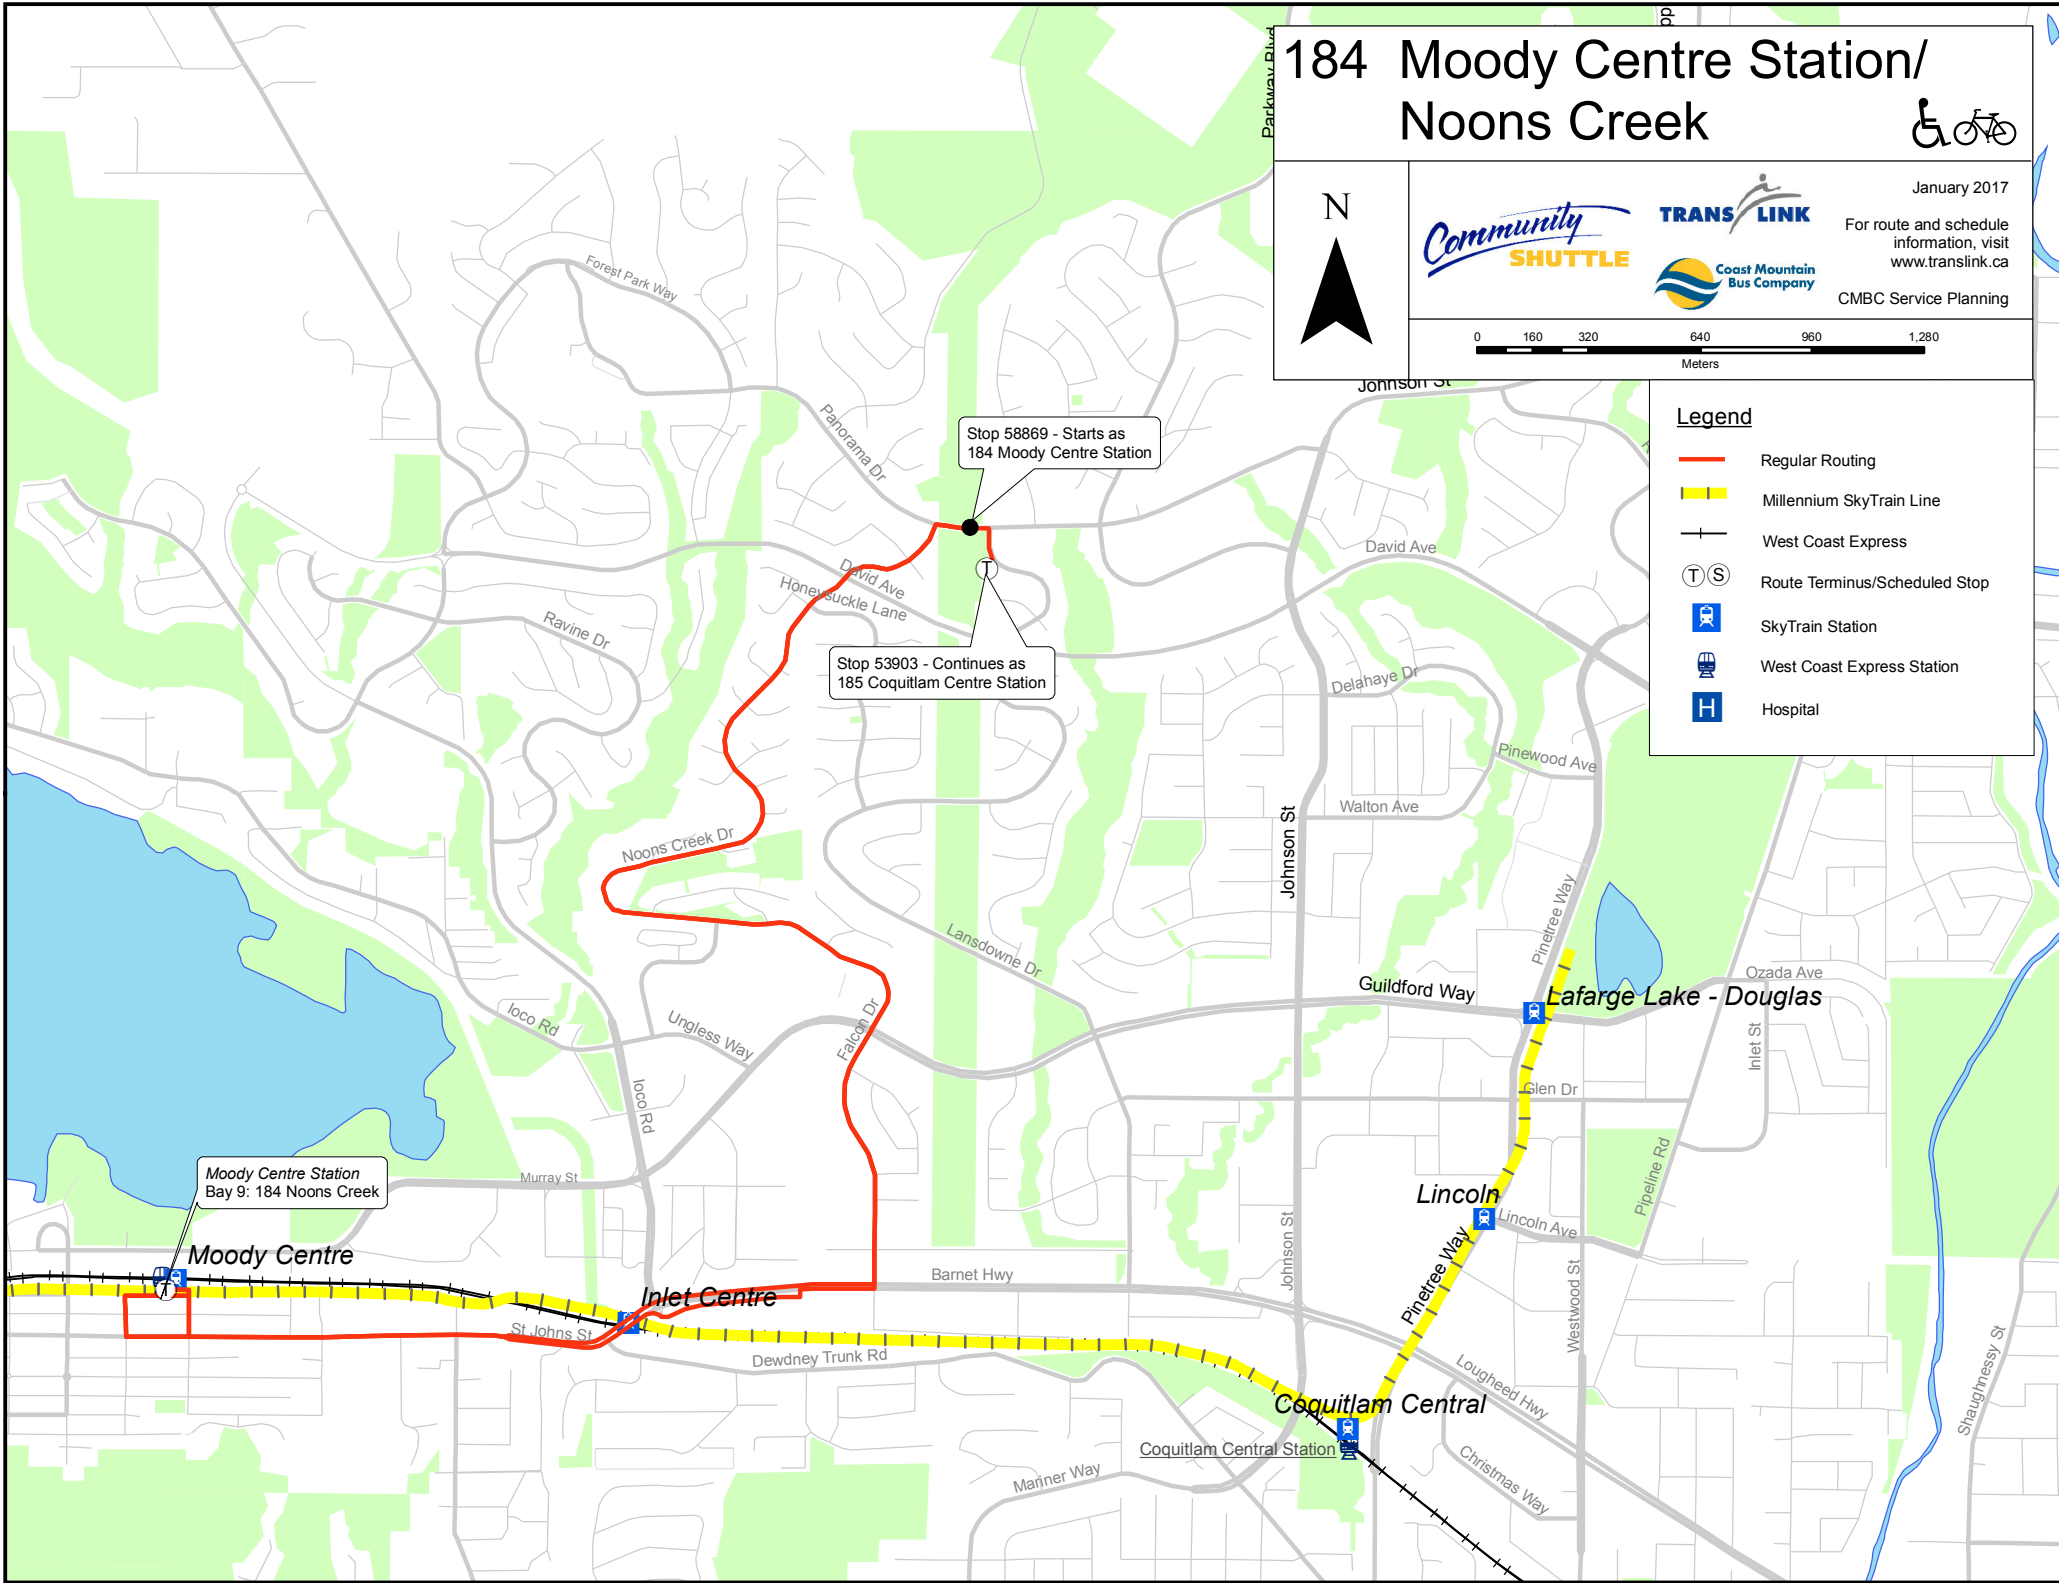

184 Moody Centre Station/ Noons Creek

January 2017

For route and schedule information, visit www.translink.ca

CMBC Service Planning

Legend

-  Regular Routing
-  Millennium SkyTrain Line
-  West Coast Express
-  Route Terminus/Scheduled Stop
-  SkyTrain Station
-  West Coast Express Station
-  Hospital

Stop 58869 - Starts as 184 Moody Centre Station

Stop 53903 - Continues as 185 Coquitlam Centre Station

Moody Centre Station
Bay 9: 184 Noons Creek

Moody Centre

Inlet Centre

Coquitlam Central

Lafarge Lake - Douglas

Lincoln