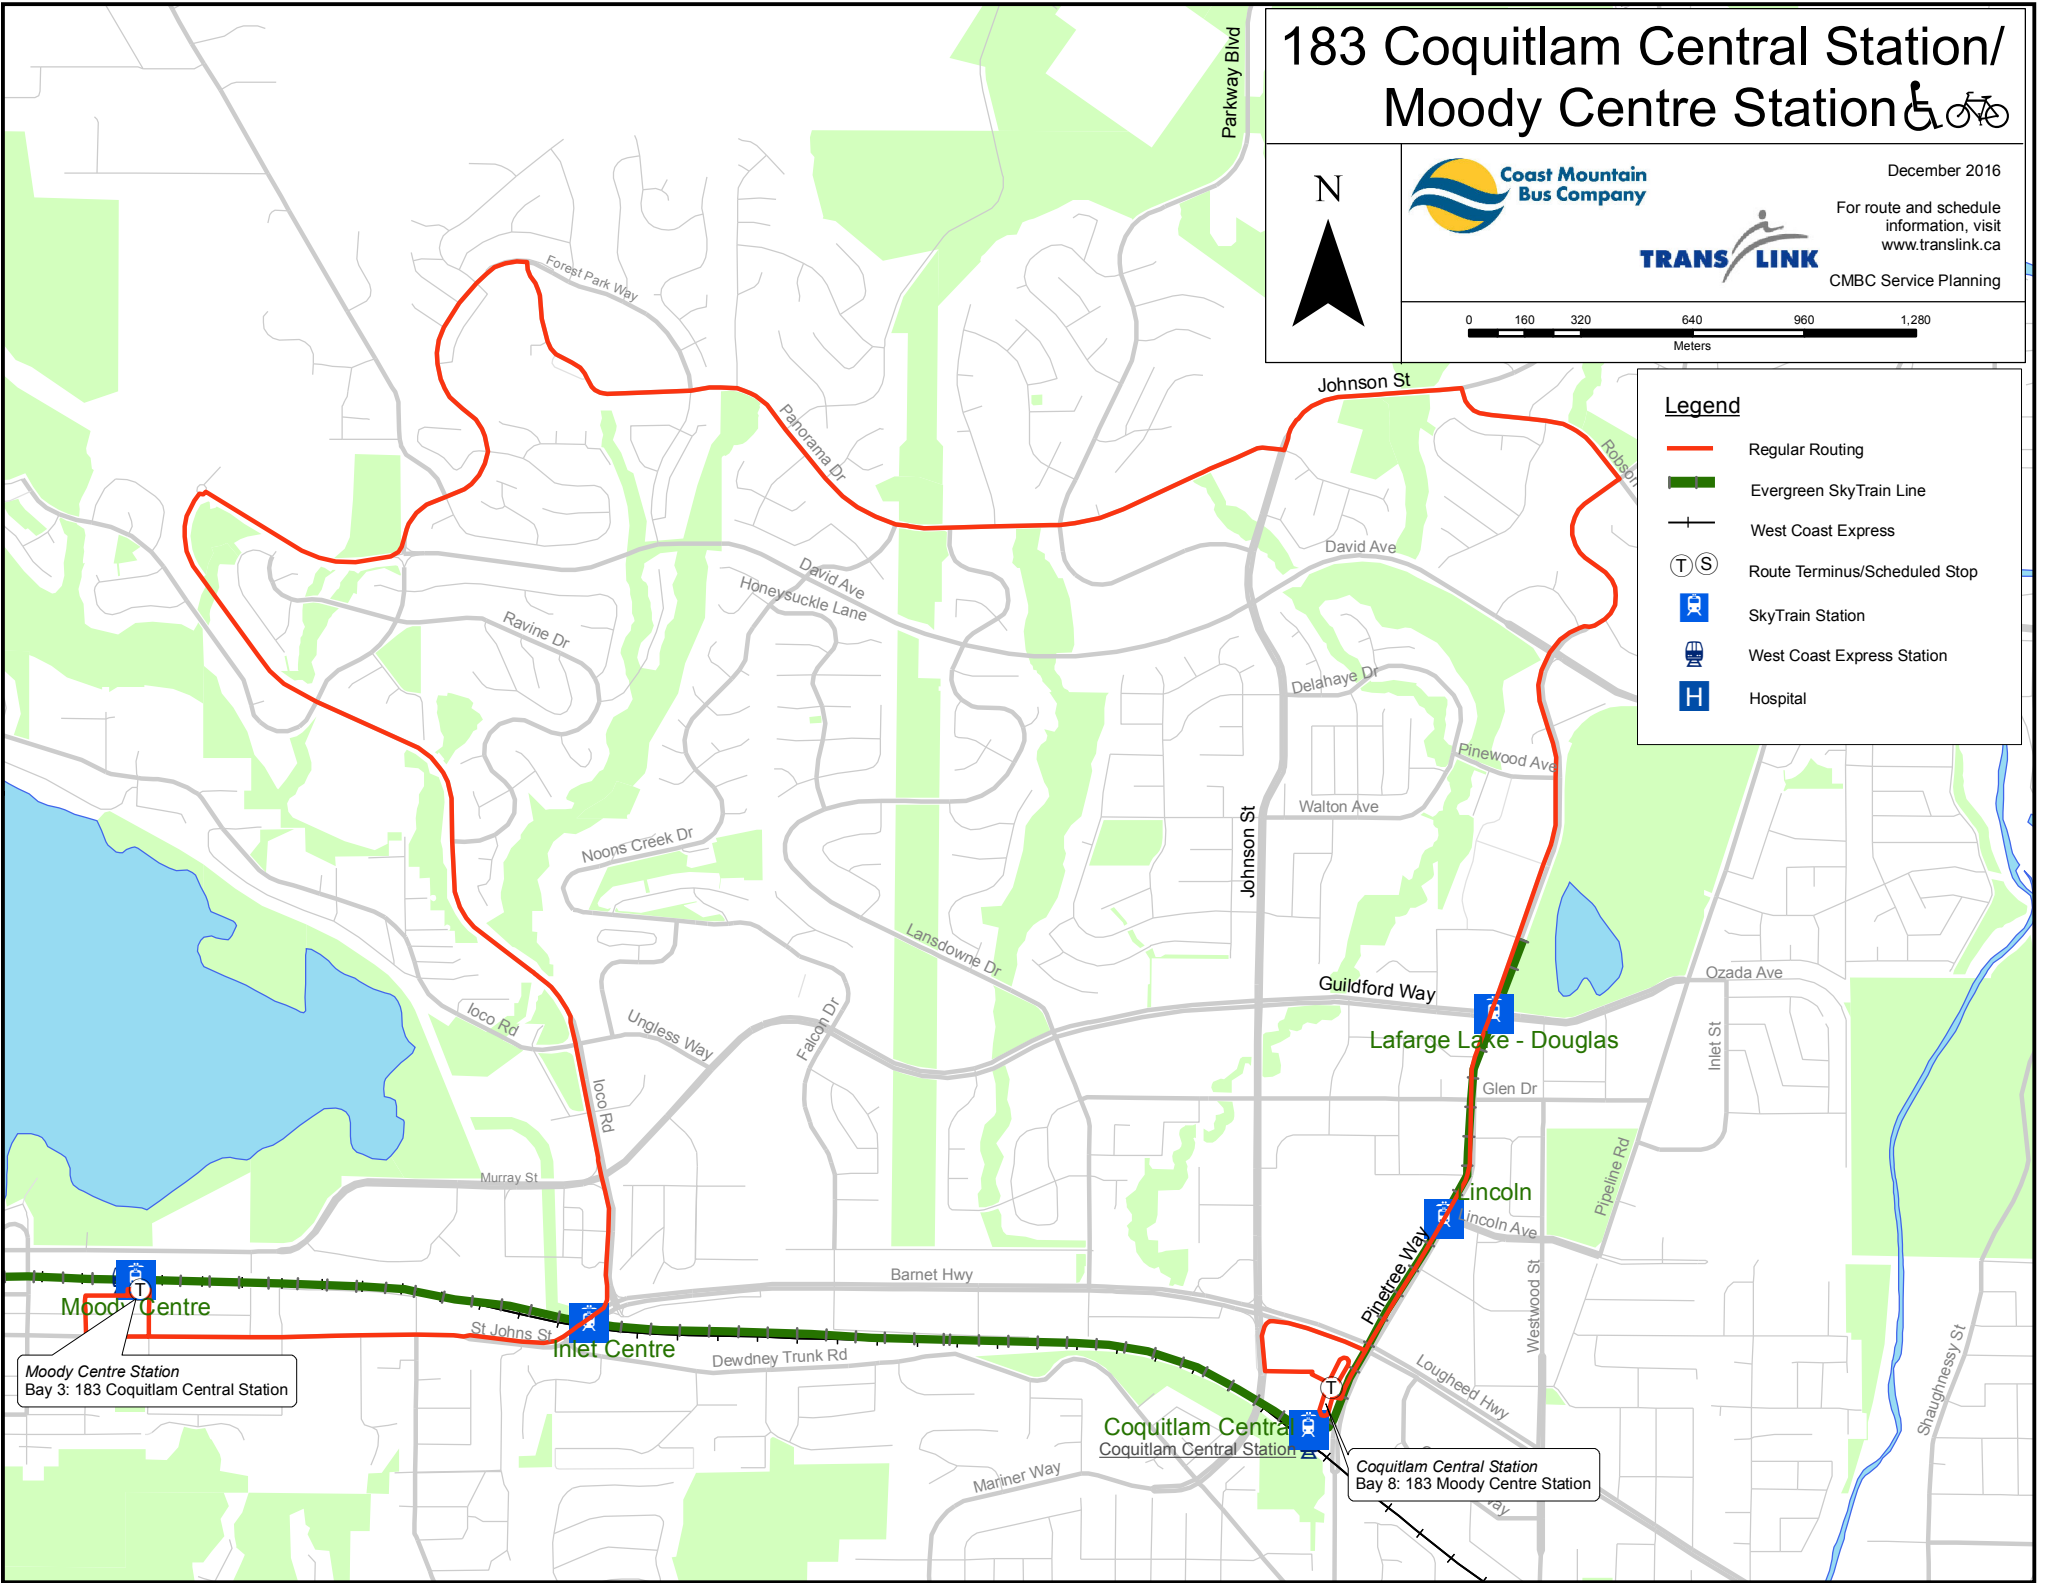

183 Coquitlam Central Station/ Moody Centre Station &

December 2016

For route and schedule information, visit www.translink.ca

CMB Service Planning

Legend

-  Regular Routing
-  Evergreen SkyTrain Line
-  West Coast Express
-  Route Terminus/Scheduled Stop
-  SkyTrain Station
-  West Coast Express Station
-  Hospital

Moody Centre
Moody Centre Station
Bay 3: 183 Coquitlam Central Station

Coquitlam Central
Coquitlam Central Station
Bay 8: 183 Moody Centre Station