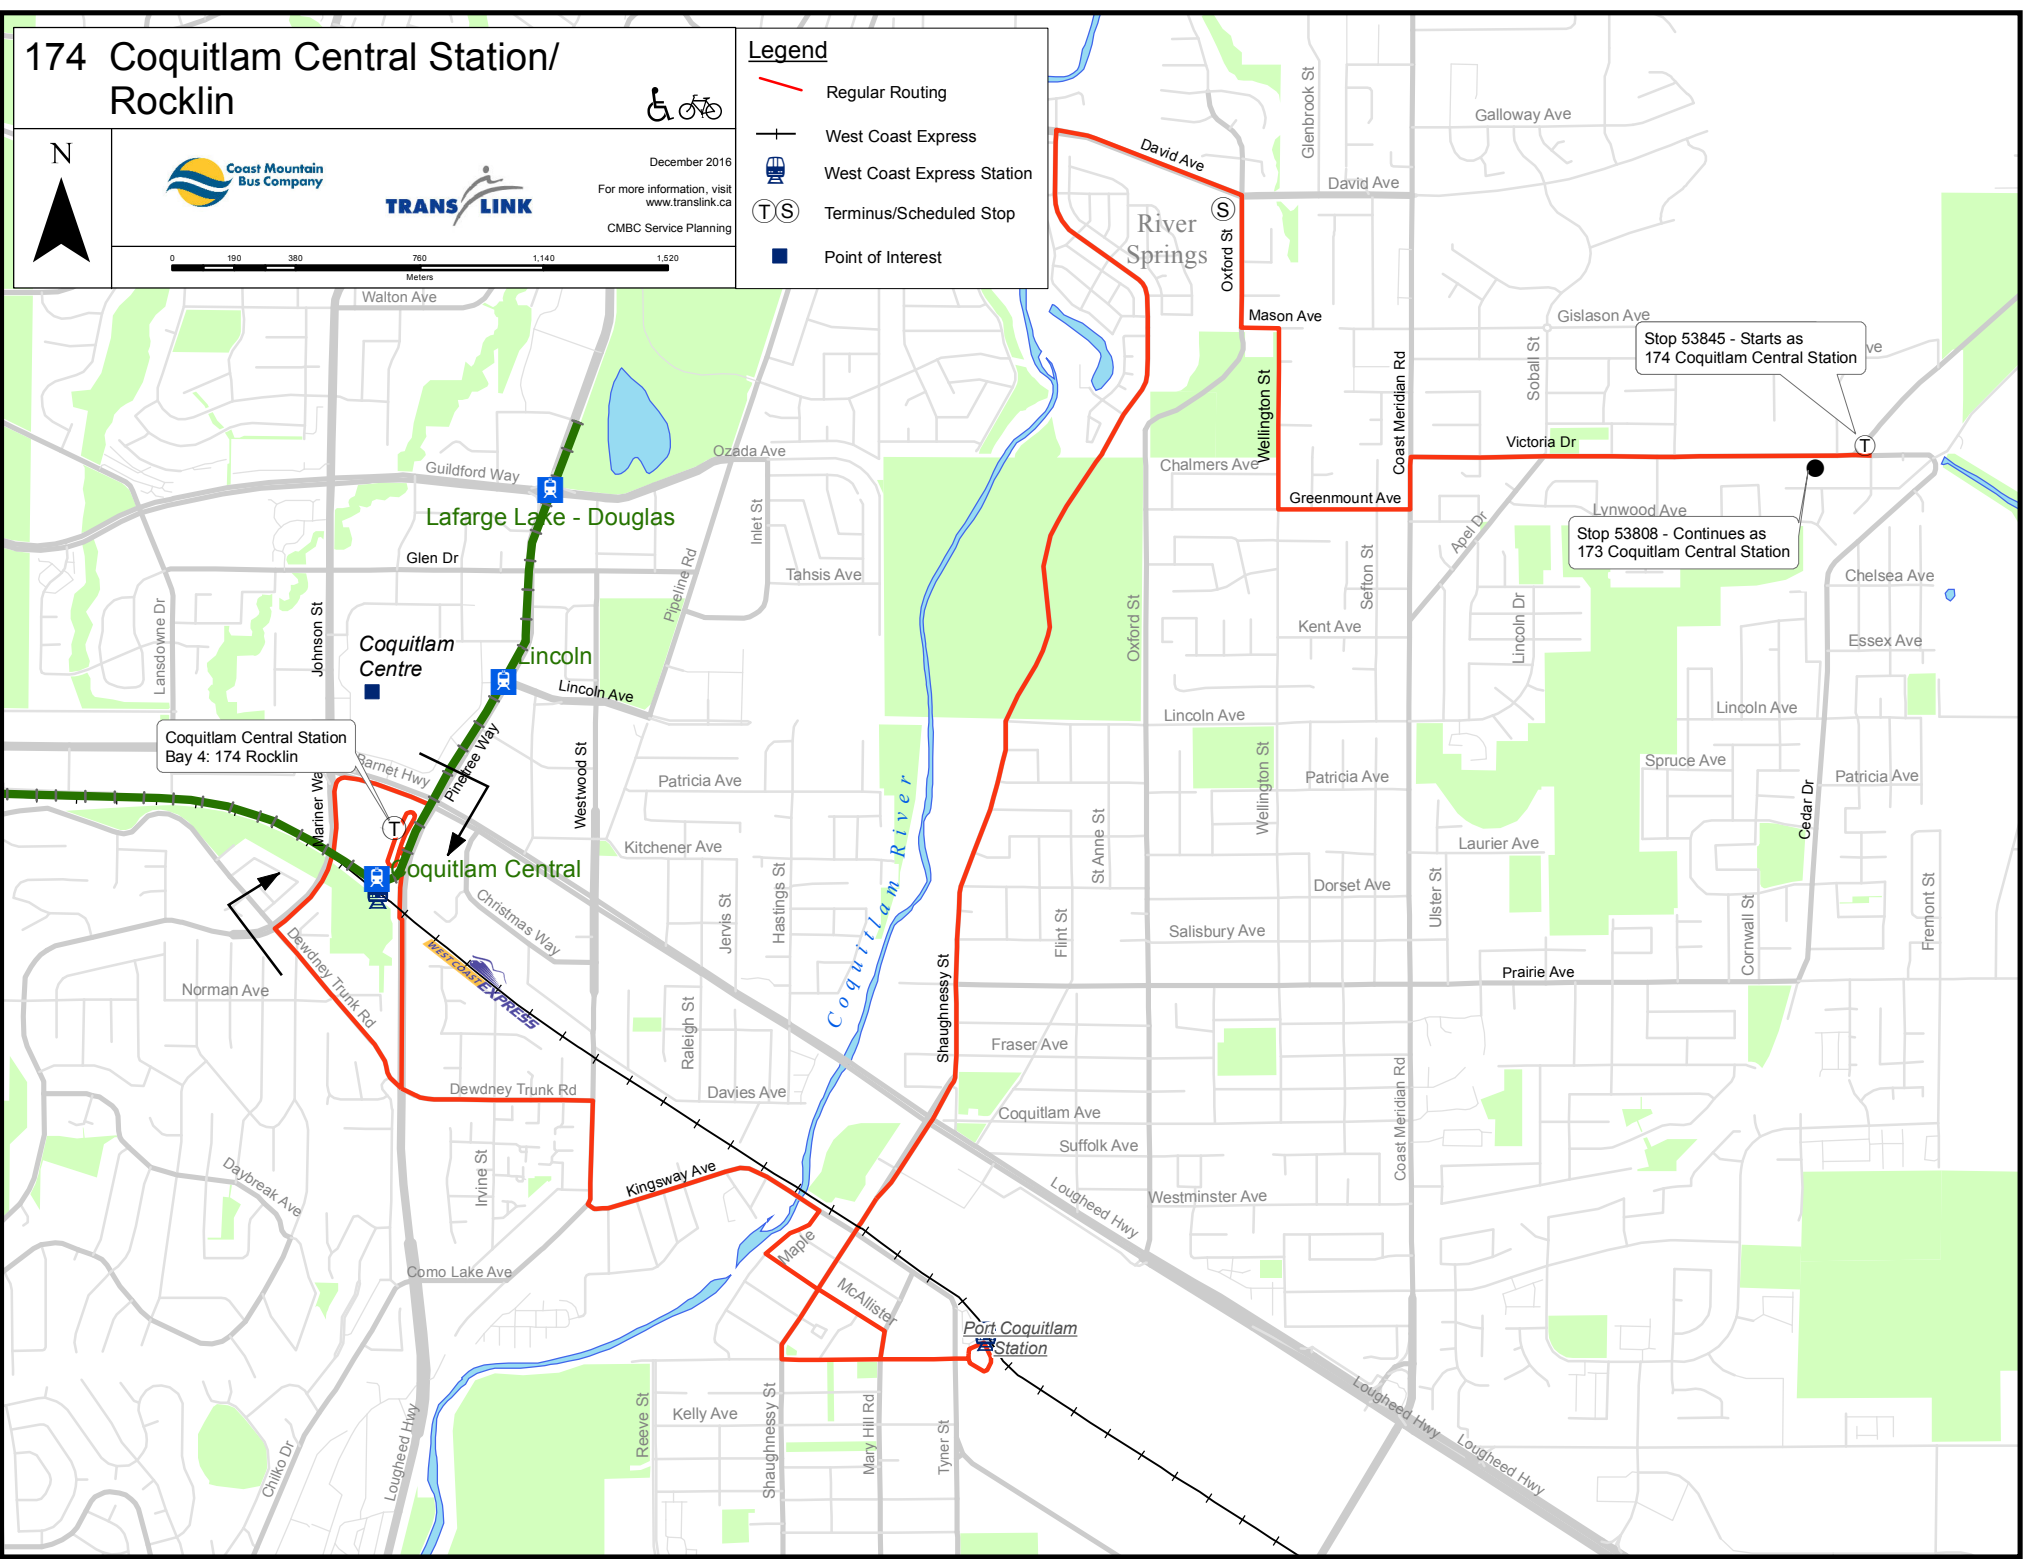

# 174 Coquitlam Central Station/ Rocklin

## Legend

- Regular Routing
- West Coast Express
- West Coast Express Station
- Terminus/Scheduled Stop
- Point of Interest

December 2016  
For more information, visit [www.translink.ca](http://www.translink.ca)  
CMBC Service Planning

Coquitlam Central Station  
Bay 4: 174 Rocklin

Stop 53845 - Starts as  
174 Coquitlam Central Station

Stop 53808 - Continues as  
173 Coquitlam Central Station